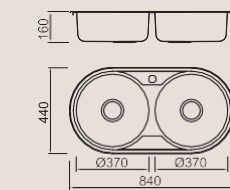

ICHTNOGRAPHY