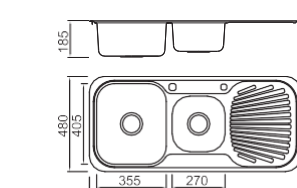

Size/ 1080X480mm
Depth/ 185mm
Surface /Satin /Polish /
Ele-pearl /Dekor /Linen
Thickness/ 0.6~0.8mm
Material/SUS304#