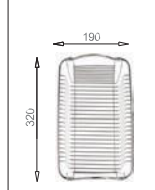

MODEL/BL-501
SIZE/320X195mm