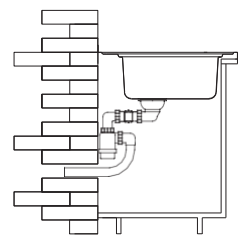

ICHTNOGRAPHY