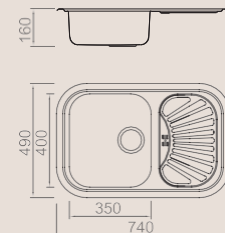

ICHTNOGRAPHY