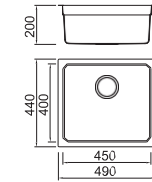

HANSBACH RADIUS 20MM STYLE

Stainless steel

BL-798

Installation method

Size/ 490X440mm
Depth/ 200mm
Surface/ Matt
Thickness/ 0.8mm
Material/SUS304#

ICHTNOGRAPHY

HANSBACH RADIUS 20MM STYLE

Stainless steel