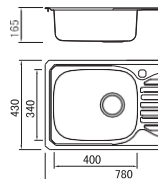

ICHTNOGRAPHY