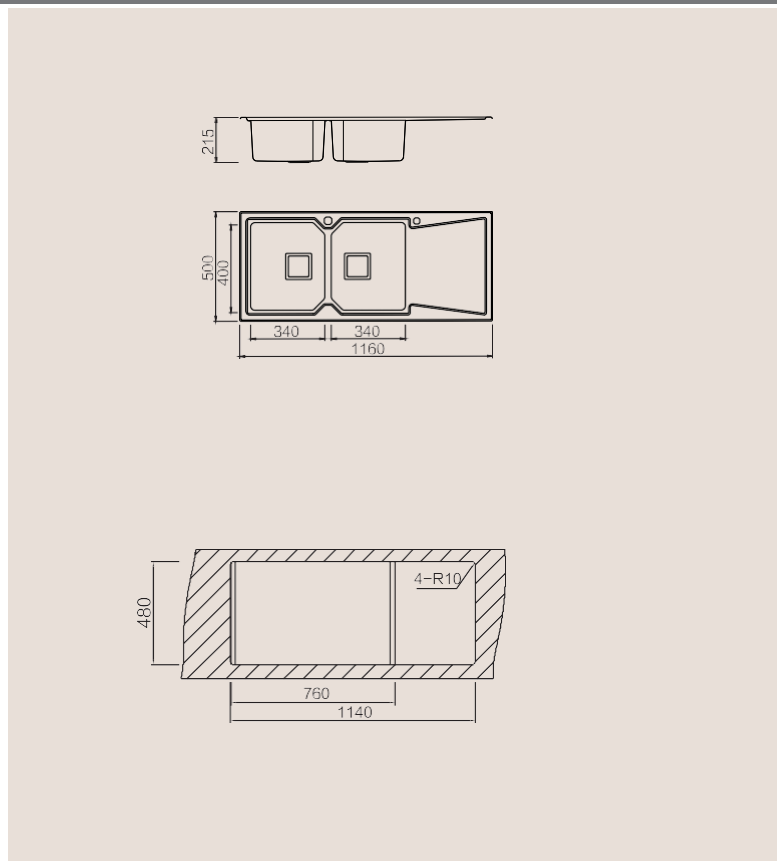

NEW
BL-673L

Radius 20mm

1. High-quality, simple practical, represents elegant life style
2. Stylish design, with clear angles and edges
3. A perfect match for the kitchen
4. Smooth material, wonderful texture
5. Complete, high quality accessories
6. World first-class new design, classic a piece of art
7. Smooth shining drainer processing
8. Modern individual style
9. Complete, matchable accessories
10. High flatness

Hansbach RADIUS 20MM STYLE
Stainless steel

SPECIFICATION
Colour/Finish

Hansbach RADIUS 20MM STYLE
Stainless steel

SPECIFICATION
Colour/Finish

BL-671
Installation method

ICHTNOGRAPHY

Size/ 860x500mm
Depth/ 215mm
Surface/ Matt
Thickness/ 1.2mm
Material/SUS304#

BL-673L
Installation method

ICHTNOGRAPHY

Size/ 1160x500mm
Depth/ 215mm
Surface/ Matt
Thickness/ 1.2mm
Material/SUS304#

Hansbach RADIUS 20MM STYLE
Stainless steel

SPECIFICATION
Colour/Finish

Hansbach RADIUS 20MM STYLE
Stainless steel

SPECIFICATION
Colour/Finish

BL-672
Installation method

ICHTNOGRAPHY

Size/ 1000x500mm
Depth/ 215mm
Surface/ Matt
Thickness/ 1.2mm
Material/SUS304#

BL-674
Installation method

ICHTNOGRAPHY

Size/ 1160x500mm
Depth/ 215mm
Surface/ Matt
Thickness/ 1.2mm
Material/SUS304#