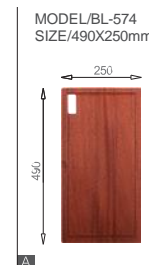

Included accessories

Cutting board with scope of supply

Cutting board with scope of supply

Cutting board with scope of supply

Crockery basket (equipped with)

Crockery basket and stack

Crockery basket and stack

Soap dispenser