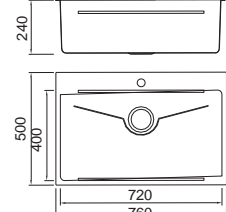

Hansbach RADIUS 20MM STYLE
Stainless steel

SPECIFICATION
Colour/Finish