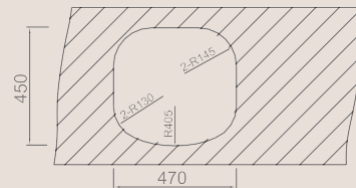

SGNIWARD NOITALLATSNI Installation drawings

HANSBACH SINGLE STYLE

Stainless steel