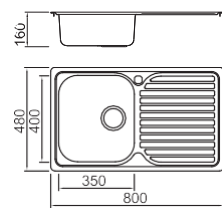

BL-834B
Installation method

ICHTNOGRAPHY

Size/ 800X480mm
Depth/ 160mm
Surface /Satin /Polish / Ele-pearl /Dekor /Linen
Thickness/ 0.6~0.7mm
Material/SUS304#