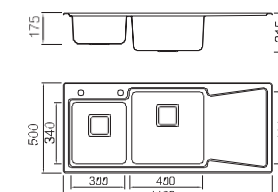

ICHTNOGRAPHY

Size/ 1160x500mm
Depth/ 215mm
Surface/ Matt
Thickness/ 1.2mm
Material/SUS304#

Hansbach RADIUS 20MM STYLE
Stainless steel

SPECIFICATION
Colour/Finish

Hansbach RADIUS 20MM STYLE
Stainless steel

SPECIFICATION
Colour/Finish