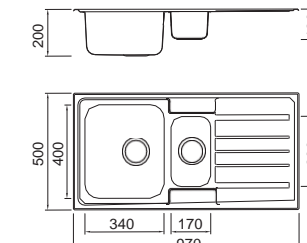

Size/ 970X500mm
Depth/ 200mm
Surface /Satin /Polish /
Ele-pearl /Dekor /Linen
Thickness/ 0.8mm
Material/SUS304#

HANSBACH WELDING STYLE

Stainless steel

SPECIFICATION

Colour/Finish

HANSBACH WELDING STYLE

Stainless steel

SPECIFICATION

Colour/Finish

HANSBACH WELDING STYLE

Stainless steel

SPECIFICATION

Colour/Finish

HANSBACH WELDING STYLE

Stainless steel

SPECIFICATION

Colour/Finish