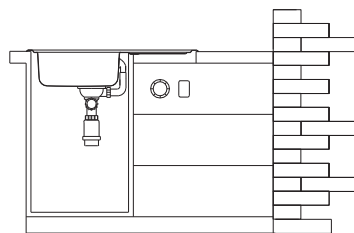

ICHTNOGRAPHY

Radius 20mm

Glass

Hand - Made

PV Sink

Rome

Arc.

Round