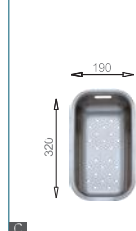

Glass sink

1. Complete accessories, easy operation
2. Four small corner design, with its own feature
3. Modern, super functional
4. Smooth material, wonderful texture
5. High flatness
6. Complete function, first-grade quality
7. Smooth shining drainer processing
8. Complete, matchable accessories, easy operation
9. Modern design

HANSBACH GLASS STYLE
Stainless steel

SPECIFICATION
Colour/Finish

HANSBACH GLASS STYLE
Stainless steel

SPECIFICATION
Colour/Finish

HANSBACH GLASS STYLE
Stainless steel

SPECIFICATION
Colour/Finish

Glass sink

1. Complete accessories, easy operation
2. Four small corner design, with its own feature
3. Modern, super functional
4. Smooth material, wonderful texture
5. High flatness
6. Complete function, first-grade quality
7. Smooth shining drainer processing
8. Complete, matchable accessories, easy operation
9. Modern design

BL-776B

ICHOGRAPHY

Size/ 860X500mm
Depth/ 195mm
Surface/ Matt
Thickness/ 0.8mm
Material/SUS304#

ICHOGRAPHY

Size/ 1000X500mm
Depth/ 195mm
Surface/ Matt
Thickness/ 0.8mm
Material/SUS304#

HANSBACH GLASS STYLE
Stainless steel

SPECIFICATION
Colour/Finish

HANSBACH GLASS STYLE
Stainless steel

SPECIFICATION
Colour/Finish

Size/ 1160X500mm
Depth/ 195mm
Surface/ Matt
Thickness/ 0.8mm
Material/SUS304#

Size/ 1160X500mm
Depth/ 200mm
Surface/ Matt
Thickness/ 0.8mm
Material/SUS304#

Size/ 860X500mm
Depth/ 200mm
Surface/ Matt
Thickness/ 0.8mm
Material/SUS304#

ICHOGRAPHY

Size/ 860X500mm
Depth/ 200mm
Surface/ Matt
Thickness/ 0.8mm
Material/SUS304#

ICHOGRAPHY

Size/ 1000X500mm
Depth/ 195mm
Surface/ Matt
Thickness/ 0.8mm
Material/SUS304#

Included accessories

Cutting board with scope of supply

Cutting board with scope of supply

Crockery basket and stack