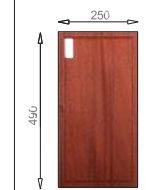

Included accessories

Cutting board
with scope of supply

Cutting board
with scope of supply

Cutting board
with scope of supply

Crockery basket
(※equipped with)

Crockery basket
and stack

Crockery basket
and stack

Soap dispenser

MODEL/BL-574
SIZE/490X250mm