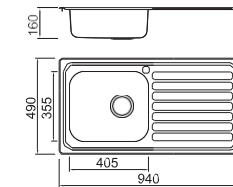

Size/ 940X490mm
Depth/ 160mm
Surface /Satin /Polish /
Ele-pearl /Dekor /Linen
Thickness/ 0.6~0.8mm
Material/SUS304#