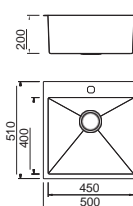

ICHTNOGRAPHY