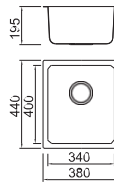

BL-792
Installation
method

ICHTNOGRAPHY

Size/ 380X440mm
Depth/ 195mm
Surface/ Matt
Thickness/ 0.8-1.0mm
Material/SUS304#

Hansbach RADIUS 20MM STYLE
Stainless steel

SPECIFICATION
Colour/Finish

Hansbach RADIUS 20MM STYLE
Stainless steel

SPECIFICATION
Colour/Finish