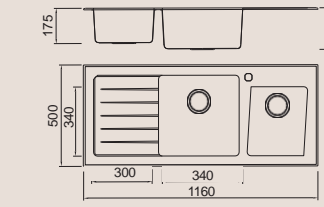

BL-759BR
Installation method

Size/ 1160X500mm
Depth/ 205mm
Surface / Matt
Thickness/ 0.8mm
Material/SUS304#

ICHTNOGRAPHY

Included accessories

Cutting board with scope of supply MODEL/BL-574 SIZE/490X250mm 	Cutting board with scope of supply MODEL/BL-575A SIZE/490X300X5mm 	Cutting board with scope of supply MODEL/BL-575B SIZE/490X300X5mm 	Crockery basket (※equipped with) MODEL/BL-517 SIZE/398X230mm 	Crockery basket and stack MODEL/BL-510 SIZE/320X190mm 	Crockery basket and stack MODEL/BL-501 SIZE/320X195mm 	Soap dispenser MODEL/BL-595 
---	--	--	--	--	--	---