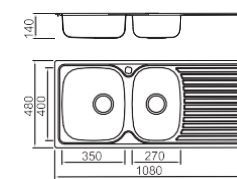

Size/ 1080X480mm
Depth/ 140mm
Surface /Satin /Polish / Ele-pearl /Dekor /Linen
Thickness/ 0.6~0.8mm
Material/SUS304#