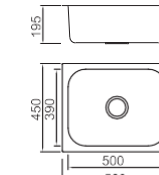

ICHOGRAPHY