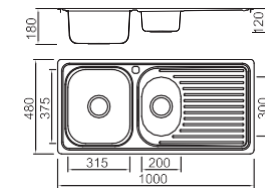

Size/ 1000X480mm
Depth/ 180mm
Surface /Satin /Polish /
Ele-pearl /Dekor /Linen
Thickness/ 0.6~0.8mm
Material/SUS304#