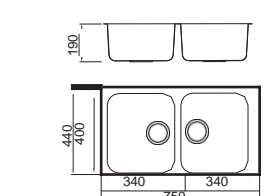

BL-809

Installation method

Size/ 780X450mm
Depth/ 160mm
Surface/ Matt
Thickness/ 0.8~1.0mm
Material/SUS304#

HANSBACH ROME STYLE

Stainless steel

SPECIFICATION

Colour/Finish

HANSBACH ROME STYLE

Stainless steel

SPECIFICATION

Colour/Finish

HANSBACH ROME STYLE

Stainless steel

SPECIFICATION

Colour/Finish

HANSBACH ROME STYLE

Stainless steel

SPECIFICATION

Colour/Finish