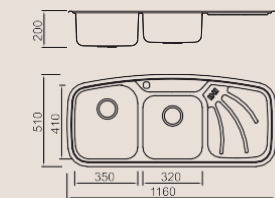

BL-911L Installation method

Size/ 1160X510mm
Depth/ 200mm
Surface /Satin /Polish /
Ele-pearl /Dekor /Linen
Thickness/ 0.8mm
Material/SUS304#