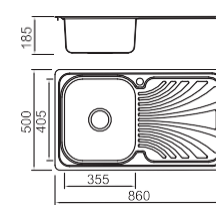

Size/ 860X500mm
Depth/ 185mm
Surface /Satin /Polish /
Ele-pearl /Dekor /Linen
Thickness/0.6~0.8mm
Material/SUS304#