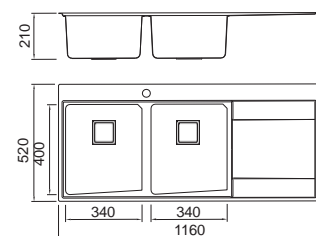

BL-699
Installation
method

ICHTNOGRAPHY

Size/ 1160X520mm
Depth/ 210mm
Surface/ Matt
Thickness/ 1.2mm
Material/SUS304#