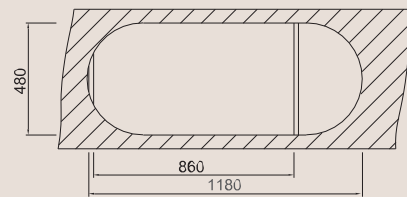

ICHTOGRAPHY