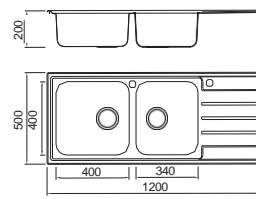

Size/ 1200X500mm
Depth/ 200mm
Surface /Satin /Polish / Ele-pearl /Dekor /Linen
Thickness/ 0.8mm
Material/SUS304#