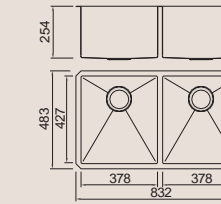

ICHTNOGRAPHY