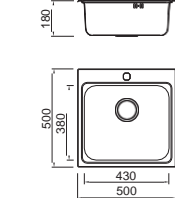

Domestic

Accessories

BL-623

Installation method

Size/ 529X329mm
 Depth/ 200mm
 Surface /Satin /Polish / Ele-pearl /Dekor /Linen
 Thickness/ 0.6~0.8mm
 Material/SUS304#

BL-624

Installation method

Size/ 500X500mm
 Depth/ 180mm
 Surface /Satin /Polish / Ele-pearl /Dekor /Linen
 Thickness/ 0.6~0.8mm
 Material/SUS304#