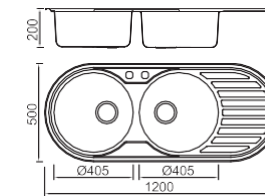

ICHTOGRAPHY