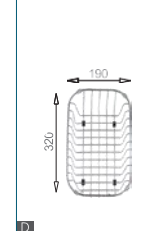

Glass sink

1. Complete accessories, easy operation
2. Four small corner design, with its own feature
3. Modern, super functional
4. Smooth material, wonderful texture
5. High flatness
6. Complete function, first-grade quality
7. Smooth shining drainer processing
8. Complete, matchable accessories, easy operation
9. Modern design

HANSBACH GLASS STYLE
Stainless steel

SPECIFICATION
Colour/Finish

HANSBACH GLASS STYLE
Stainless steel

SPECIFICATION
Colour/Finish

HANSBACH GLASS STYLE
Stainless steel

SPECIFICATION
Colour/Finish

Glass sink

1. Complete accessories, easy operation
2. Four small corner design, with its own feature
3. Modern, super functional
4. Smooth material, wonderful texture
5. High flatness
6. Complete function, first-grade quality
7. Smooth shining drainer processing
8. Complete, matchable accessories, easy operation
9. Modern design

BL-776B

ICHOGRAPHY

Size/ 860X500mm
Depth/ 195mm
Surface/ Matt
Thickness/ 0.8mm
Material/SUS304#

ICHOGRAPHY

Size/ 1000X500mm
Depth/ 195mm
Surface/ Matt
Thickness/ 0.8mm
Material/SUS304#

HANSBACH GLASS STYLE
Stainless steel

SPECIFICATION
Colour/Finish

HANSBACH GLASS STYLE
Stainless steel

SPECIFICATION
Colour/Finish

Size/ 1160X500mm
Depth/ 195mm
Surface/ Matt
Thickness/ 0.8mm
Material/SUS304#

Size/ 1160X500mm
Depth/ 200mm
Surface/ Matt
Thickness/ 0.8mm
Material/SUS304#

Size/ 860X500mm
Depth/ 200mm
Surface/ Matt
Thickness/ 0.8mm
Material/SUS304#

ICHOGRAPHY

Size/ 860X500mm
Depth/ 200mm
Surface/ Matt
Thickness/ 0.8mm
Material/SUS304#

ICHOGRAPHY

Size/ 1000X500mm
Depth/ 195mm
Surface/ Matt
Thickness/ 0.8mm
Material/SUS304#

Included accessories

Cutting board with scope of supply

Cutting board with scope of supply

Crockery basket and stack