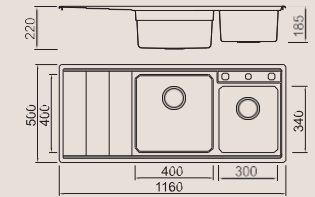

ICHOGRAPHY

BL-715L
Installation method

Size/ 1160X500mm
Depth/ 220mm
Surface/ Satin
Thickness/ 0.8mm
Material/SUS304#

BL-715R
Installation method

Size/ 1160X500mm
Depth/ 220mm
Surface/ Satin
Thickness/ 0.8mm
Material/SUS304#