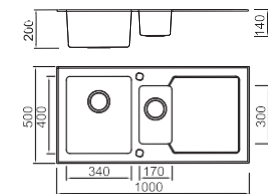

BL-766B
Installation method

Size/ 1160X500mm
Depth/ 200mm
Surface/ Matt
Thickness/ 0.8mm
Material/SUS304#

ICHOGRAPHY

Size/ 860X500mm
Depth/ 200mm
Surface/ Matt
Thickness/ 0.8mm
Material/SUS304#

ICHOGRAPHY