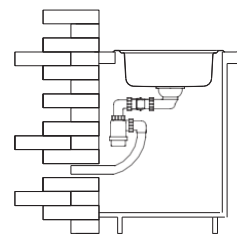

ICHOGRAPHY