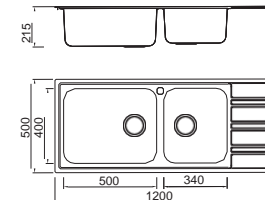

Size/ 1200X500mm
Depth/ 215mm
Surface /Satin /Polish / Ele-pearl /Dekor /Linen
Thickness/ 0.8mm
Material/SUS304#