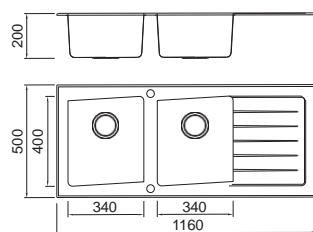

ICHTNOGRAPHY