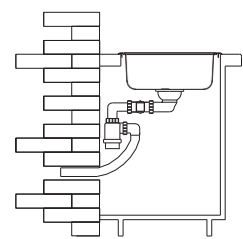

ICHTNOGRAPHY