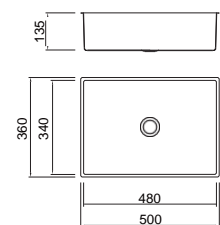

Size/ 500X360mm
Depth/ 135mm
Surface/ Gold/PVD
Thickness/ 1.2mm
Material/SUS304#