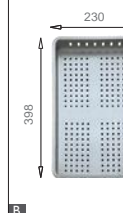

Included accessories

Cutting board with scope of supply

Crockery basket and stack

MODEL/BL-212
SIZE/400X240x20mm

MODEL/BL-517
SIZE/230X398X55mm

Glass sink

The glass panel series highlighting the temperament of the "fashion". Product flatness, the curvature of each of the basin body, are demanding in the details, so you can enjoy the ultimate in quality of life. Glass sink series reveal "modern style". With fine countertop. Bol-ang focus on flatness, curvature of bowl, and every details, so that you can enjoy highly taste full life.