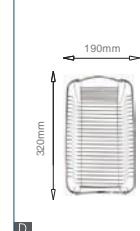

MODEL/BL-501
SIZE/320X190mm