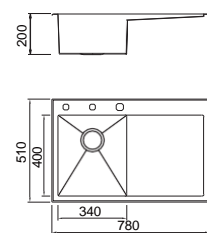

Size/ 780X510mm
Depth/ 200mm
Surface/ Satin
Thickness/ 1.2mm
Material/SUS304#