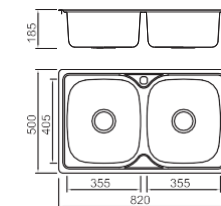

ICHTNOGRAPHY

Size/800X435mm
Depth/ 210mm
Surface /Satin /Polish / Ele-pearl /Dekor /Linen
Thickness/ 0.6~0.8mm
Material/SUS304#