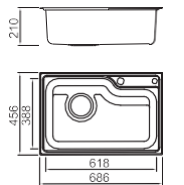

BL-6001
Installation method

Size/ 686X456mm
Depth/ 210mm
Surface/ Satin
Thickness/ 0.8~1.0mm
Material/SUS304#

ICHTNOGRAPHY