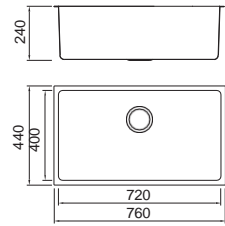

Hansbach RADIUS 20MM STYLE
Stainless steel

SPECIFICATION
Colour/Finish

BL-669
Installation
method

Size/ 760X440mm
Depth/ 240mm
Surface/ Matt
Thickness/ 0.8~1.0mm
Material/SUS304#

HANSBACH RADIUS 20MM
STYLE
Stainless steel

SPECIFICATION
Colour/Finish

BL-686
Installation
method

Size/ 760X500mm
Depth/ 240mm
Surface/ Matt
Thickness/ 0.8~1.0mm
Material/SUS304#

Hansbach RADIUS 20MM STYLE
Stainless steel

SPECIFICATION
Colour/Finish