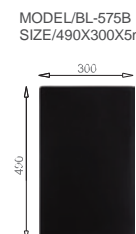

Cutting board with scope of supply