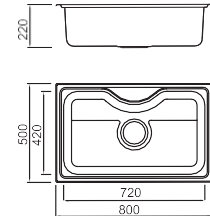

BL-627
Installation method

Size/ 800X500mm
Depth/ 220mm
Surface/ Satin
Thickness/ 0.8~1.0mm
Material/SUS304#

ICHTNOGRAPHY