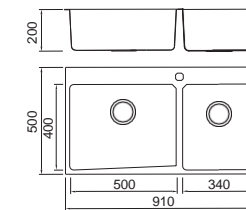

BL-695
Installation
method

Size/ 910X500mm
Depth/ 200mm
Surface/ Matt
Thickness/ 0.8~1.0mm
Material/SUS304#

ICHNOGRAPHY

ICHNOGRAPHY

ICHNOGRAPHY

ICHNOGRAPHY

Radius 20mm

- 1.High-quality, simple practical,represents elegant life style
- 2.Stylish design, with clear angles and edges
3. A perfect match for the kitchen
4. Smooth material, wonderful texture
5. Complete, high quality accessories
- 6.World first-class new design, classic a piece of art
7. Smooth shining drainer processing
8. Modern individual style
9. Complete,matchable accessories
10. High flatness