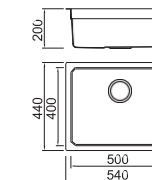

ICHTNOGRAPHY