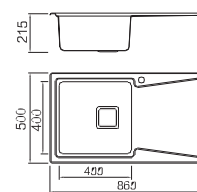

ICHTNOGRAPHY

Size/ 860x500mm
Depth/ 215mm
Surface/ Matt
Thickness/ 1.2mm
Material/SUS304#