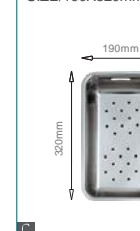

MODEL/BL-510
SIZE/190X320mm