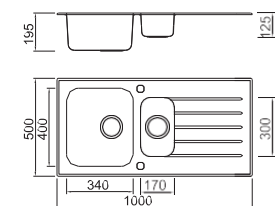

BL-773
Installation method

ICHOGRAPHY

Size/ 1000X500mm
Depth/ 195mm
Surface/ Matt
Thickness/ 0.8mm
Material/SUS304#

HANSBACH GLASS STYLE
Stainless steel

SPECIFICATION
Colour/Finish

HANSBACH GLASS STYLE
Stainless steel

SPECIFICATION
Colour/Finish