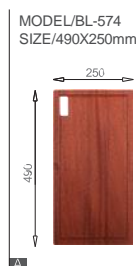

ICHTNOGRAPHY

BL-663
Installation
method

Size/ 1160X520mm
Depth/ 205mm
Surface/ Matt
Thickness/ 1.2mm
Material/SUS304#

ICHTNOGRAPHY

Included accessories

Cutting board
with scope of supply

Cutting board
with scope of supply