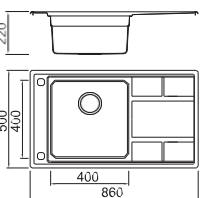

BL-702
Installation method

Size/ 860X500mm
Depth/ 220mm
Surface/ Satin
Thickness/ 0.8mm
Material/SUS304#

ICHTNOGRAPHY