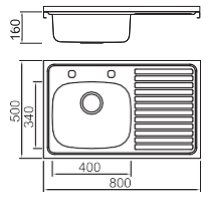

HANSBACH ONE PIECE STYLE
Stainless steel

SPECIFICATION
Colour/Finish

ICHTNOGRAPHY