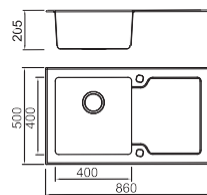

BL-764B
Installation method

ICHOGRAPHY