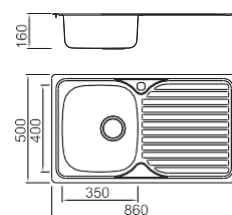

Size/ 860X500mm
Depth/ 160mm
Surface /Satin /Polish / Ele-pearl /Dekor /Linen
Thickness/ 0.6~0.7mm
Material/SUS304#