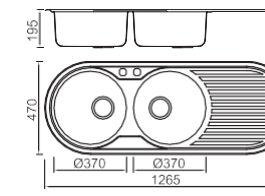

ICHTOGRAPHY

SPECIFICATION

Colour/Finish

BL-903

Installation method

Size/ 1200X500mm
Depth/ 200mm
Surface /Satin /Polish / Ele-pearl /Dekor /Linen
Thickness/ 0.6~0.8mm
Material/SUS304#

SPECIFICATION

Colour/Finish

BL-829

Installation method

Size/ 1265X470mm
Depth/ 195mm
Surface /Satin /Polish / Ele-pearl /Dekor /Linen
Thickness/ 0.6~0.8mm
Material/SUS304#