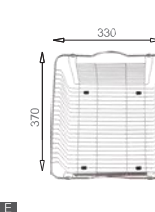

Crockery basket and stack

MODEL/BL-560
SIZE/370X330mm