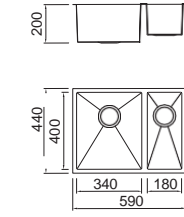

**Installation
method**

ICHOGRAPHY

Size/ 540X440mm
Depth/ 200mm
Surface/ Satin
Thickness/ 1.2mm
Material/SUS304#

**Installation
method**

ICHOGRAPHY

Size/ 590X440
Depth/ 200
Surface/ Satin
Thickness/ 1.2mm
Material/SUS304#