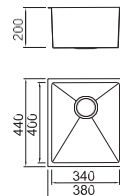

R10

ICHOGRAPHY

BL-784
Installation method

Size/ 490X440mm
Depth/ 200mm
Surface/ Satin
Thickness/ 1.2mm
Material/SUS304#