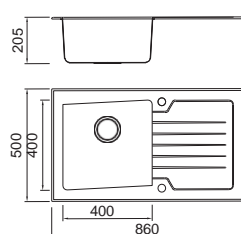

ICHOGRAPHY