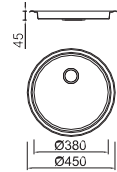

Size/Ø 450mm
Depth/ 45mm
Surface /Satin /Polish /
Ele-pearl /Dekor /Linen
Thickness/ 0.6~0.8mm
Material/SUS304#