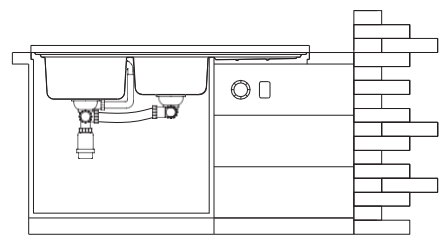

ICHTNOGRAPHY