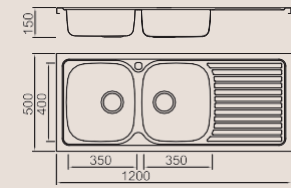

BL-934B
Installation method

Size/ 1200X500mm
Depth/ 150mm
Surface /Satin /Polish /
Ele-pearl /Dekor /Linen
Thickness/ 0.6-0.7mm
Material/SUS304#