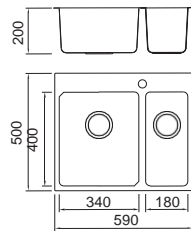

HANSBACH RADIUS 20MM
STYLE
Stainless steel

SPECIFICATION
Colour/Finish

Hansbach RADIUS 20MM STYLE
Stainless steel

SPECIFICATION
Colour/Finish

HANSBACH RADIUS 20MM
STYLE
Stainless steel

SPECIFICATION
Colour/Finish

Hansbach RADIUS 20MM STYLE
Stainless steel

SPECIFICATION
Colour/Finish