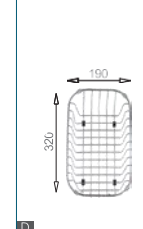

Crockery basket and stack

MODEL/BL-571
SIZE/440X240X20mm

MODEL/BL-576
SIZE/430X240X20mm

MODEL/BL-514
SIZE/320X190mm

MODEL/BL-502
SIZE/320X190mm

BL-774B

Glass sink

- 1. Complete accessories, easy operation
- 2. Four small corner design, with its own feature
- 3. Modern, super functional
- 4. Smooth material, wonderful texture
- 5. High flatness
- 6. Complete function, first-grade quality
- 7. Smooth shining drainer processing
- 8. Complete, matchable accessories, easy operation
- 9. Modern design