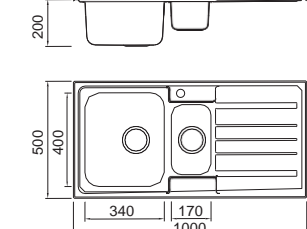

Size/ 1000X500mm
Depth/ 200mm
Surface /Satin /Polish /
Ele-pearl /Dekor /Linen
Thickness/ 0.8mm
Material/SUS304#