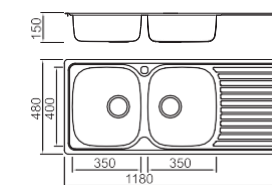

Size/ 1180X480mm
Depth/ 150mm
Surface /Satin /Polish / Ele-pearl /Dekor /Linen
Thickness/ 0.6~0.8mm
Material/SUS304#

HANSBACH ONE PIECE STYLE
Stainless steel

SPECIFICATION
Colour/Finish

HANSBACH ONE PIECE STYLE
Stainless steel

SPECIFICATION
Colour/Finish

HANSBACH ONE PIECE STYLE
Stainless steel

SPECIFICATION
Colour/Finish