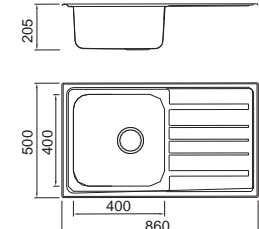

Size/ 860X500mm
Depth/ 205mm
Surface /Satin /Polish /
Ele-pearl /Dekor /Linen
Thickness/ 0.8mm
Material/SUS304#