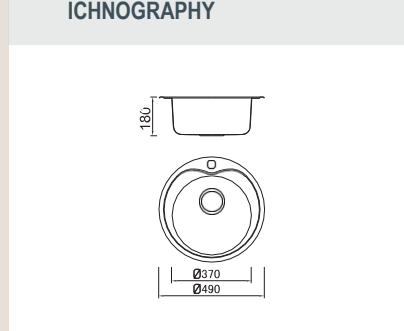

Size/Ø 490mm
Depth/ 180mm
Surface /Satin /Polish / Ele-pearl /Dekor /Linen
Thickness/ 0.6~0.8mm
Material/SUS304#