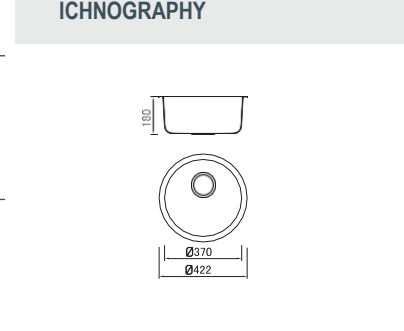

Size/Ø 422mm
Depth/ 180mm
Surface /Satin /Polish / Ele-pearl /Dekor /Linen
Thickness/ 0.6~0.8mm
Material/SUS304#