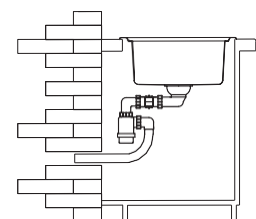

NEW
BL-673L

Radius 20mm

1. High-quality, simple practical, represents elegant life style
2. Stylish design, with clear angles and edges
3. A perfect match for the kitchen
4. Smooth material, wonderful texture
5. Complete, high quality accessories
6. World first-class new design, classic a piece of art
7. Smooth shining drainer processing
8. Modern individual style
9. Complete, matchable accessories
10. High flatness

Hansbach RADIUS 20MM STYLE
Stainless steel

SPECIFICATION
Colour/Finish

Hansbach RADIUS 20MM STYLE
Stainless steel

SPECIFICATION
Colour/Finish