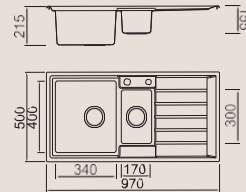

Size/ 1160X500mm
Depth/ 215mm
Surface/ Satin
Thickness/ 0.8mm
Material/SUS304#

ICHOGRAPHY

ICHOGRAPHY

BL-655 Installation method

Size/ 970X500mm
Depth/ 215mm
Surface/ Satin
Thickness/ 0.8mm
Material/SUS304#