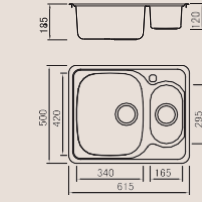

BL-876

Installation method

Size/ 615X500mm
Depth/ 185mm
Surface /Satin /Polish /
Ele-pearl /Dekor /Linen
Thickness/ 0.6~0.8mm
Material/SUS304#