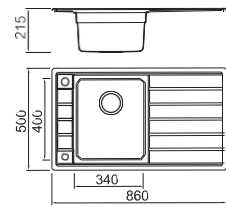

BL-723
Installation method

Size/ 970X500mm
Depth/ 215mm
Surface/ Satin
Thickness/ 0.8mm
Material/SUS304#

ICHTNOGRAPHY