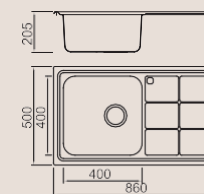

Size/ 860X500mm
Depth/ 200mm
Surface /Satin /Polish /
Ele-pearl /Dekor /Linen
Thickness/ 0.8mm
Material/SUS304#

BL-890

Installation method

Size/ 860X500mm
Depth/ 205mm
Surface /Satin /Polish /
Ele-pearl /Dekor /Linen
Thickness/ 0.8mm
Material/SUS304#