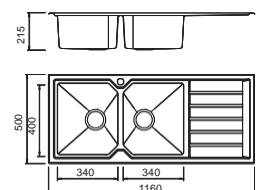

ICHOGRAPHY