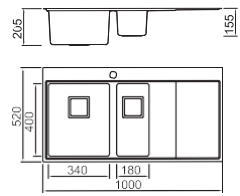

BL-662
Installation
method

Size/ 1000X520mm
Depth/ 205mm
Surface/ Matt
Thickness/ 1.2mm
Material/SUS304#

ICHTNOGRAPHY