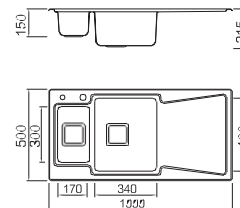

ICHTNOGRAPHY

Size/ 1000x500mm
Depth/ 215mm
Surface/ Matt
Thickness/ 1.2mm
Material/SUS304#