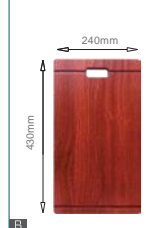

Included accessories

Cutting board with scope of supply

MODEL/BL-571
SIZE/440X240X20mm

Cutting board with scope of supply

MODEL/BL-576
SIZE/430X240X20mm

Crockery basket (equipped with)

MODEL/BL-510
SIZE/190X320mm