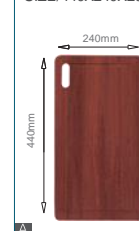

Included accessories

Cutting board with scope of supply

Cutting board with scope of supply

Crockery basket (equipped with)

Crockery basket and stack

MODEL/BL-571
SIZE/440X240X20mm

MODEL/BL-576
SIZE/430X240X20mm