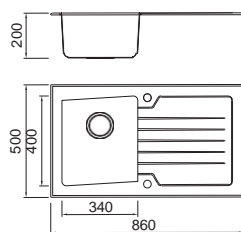

BL-769
Installation
method

BL-759L
Installation
method

Size/ 1160X500mm
Depth/ 205mm
Surface/ Matt
Thickness/ 0.8mm
Material/SUS304#

ICHOGRAPHY

Size/ 860X500mm
Depth/ 200mm
Surface/ Matt
Thickness/ 0.8mm
Material/SUS304#