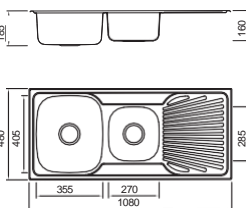

Size/ 1080X480mm
Depth/ 185mm
Surface /Satin /Polish /
Ele-pearl /Dekor /Linen
Thickness/ 0.8mm
Material/SUS304#