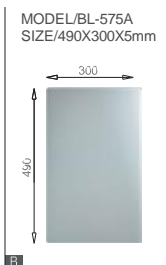

Included accessories

Cutting board with scope of supply

Cutting board with scope of supply

Cutting board with scope of supply

Crockery basket (※equipped with)

Crockery basket and stack

Crockery basket and stack

Soap dispenser