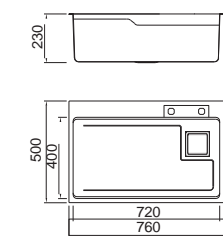

BL-636B
Installation method

BL-636P
Installation method

ICHTNOGRAPHY

Size/ 760X500mm
Depth/ 230mm
Surface/ Matt
Thickness/ 0.8~1.0mm
Material/SUS304#

ICHTNOGRAPHY

Size/ 760X500mm
Depth/ 230mm
Surface/ Matt
Thickness/ 0.8~1.0mm
Material/SUS304#