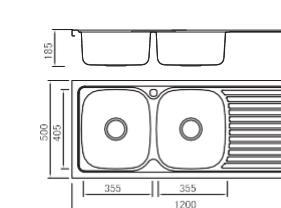

ICHOGRAPHY