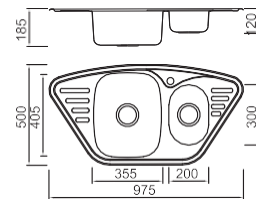

Size/ 975X500mm
Depth/ 185mm
Surface /Satin /Polish / Ele-pearl /Dekor /Linen
Thickness/ 0.6~0.8mm
Material/SUS304#