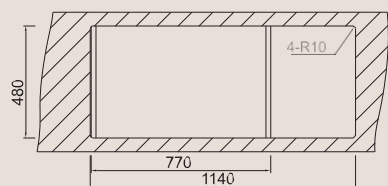

ICHTNOGRAPHY

HANSBACH ROME STYLE

Stainless steel

SPECIFICATION

Colour/Finish