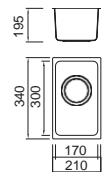

NEW
BL-794

Hansbach RADIUS 20MM STYLE
Stainless steel

SPECIFICATION
Colour/Finish

ICHTNOGRAPHY

BL-790
Installation
method

ICHTNOGRAPHY

Size/ 210X340mm
Depth/ 195mm
Surface/ Matt
Thickness/ 0.8mm
Material/SUS304#