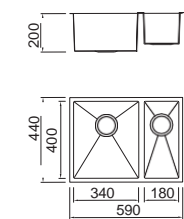

BL-983
Installation method

Size/ 590X440mm
Depth/ 200mm
Surface/ Satin
Thickness/ 1.2mm
Material/SUS304#