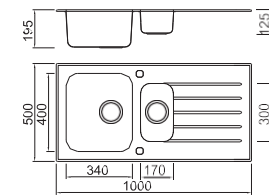

ICHOGRAPHY

Size/ 1000X500mm
Depth/ 195mm
Surface/ Matt
Thickness/ 0.8mm
Material/SUS304#

HANSBACH GLASS STYLE
Stainless steel

SPECIFICATION
Colour/Finish

HANSBACH GLASS STYLE
Stainless steel

SPECIFICATION
Colour/Finish