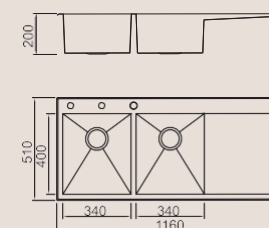

Right Angles

BL-736B Installation method

Size/ 1160X510mm
Depth/ 200mm
Surface/ Satin
Thickness/ 1.2mm
Material/SUS304#