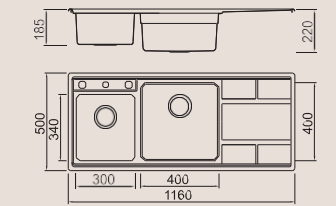

BL-705L
Installation method

Size/ 1160X500mm
Depth/ 220mm
Surface/ Satin
Thickness/ 0.8mm
Material/SUS304#