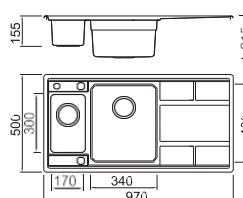

ICHTNOGRAPHY

BL-704
Installation method

Size/ 970X500mm
Depth/ 215mm
Surface/ Satin
Thickness/ 0.8mm
Material/SUS304#

ICHTNOGRAPHY

BL-705R

Radius 20mm

- 1.High-quality, simple practical,represents elegant life style
- 2.Stylish design, with clear angles and edges
3. A perfect match for the kitchen
4. Smooth material, wonderful texture
5. Complete, high quality accessories
- 6.World first-class new design, classic a piece of art
7. Smooth shining drainer processing
8. Modern individual style
9. Complete,matchable accessories
10. High flatness