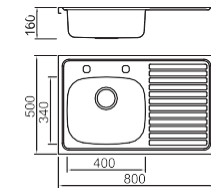

ICHTNOGRAPHY