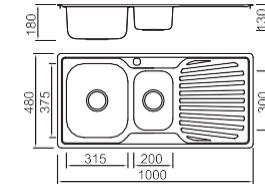

Size/ 1000X480mm
Depth/ 180mm
Surface /Satin /Polish /
Ele-pearl /Dekor /Linen
Thickness/ 0.6~0.8mm
Material/SUS304#