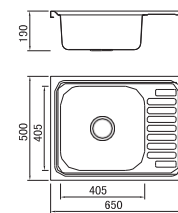

BL-927
Installation method

Size/ 650X500mm
Depth/ 190mm
Surface /Satin /Polish /
Ele-pearl /Dekor /Linen
Thickness/ 0.6~0.8mm
Material/SUS304#