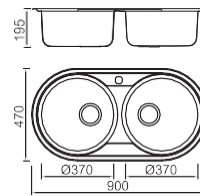

ICHTOGRAPHY