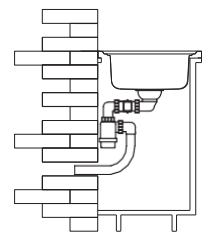

ICHTNOGRAPHY