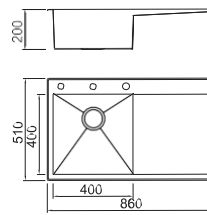

Hand-made

- 1.Popular style.master piece of art.
- 2.Hand welding make the perfect flatness.
- 3.Mooth material.wonderful texture.
- 4.Clear edges and corners.flat countertop.
- 5.Complete accessories.excellent quality

HANSBACH HAND-MADE STYLE

Stainless steel

SPECIFICATION

Colour/Finish

HANSBACH HAND-MADE STYLE

Stainless steel

SPECIFICATION

Colour/Finish

BL-731B Installation method

ICHOGRAPHY

Size/ 780X510mm
Depth/ 200mm
Surface /Satin
Thickness/ 1.2mm
Material/SUS304#

BL-733B Installation method

ICHOGRAPHY

Size/ 1000X510mm
Depth/ 200mm
Surface /Satin
Thickness/ 1.2mm
Material/SUS304#

HANSBACH HAND-MADE STYLE

Stainless steel

SPECIFICATION

Colour/Finish

HANSBACH HAND-MADE STYLE

Stainless steel

SPECIFICATION

Colour/Finish

BL-732B Installation method

ICHOGRAPHY

Size/ 860X510mm
Depth/ 200mm
Surface /Satin
Thickness/ 1.2mm
Material/SUS304#

BL-734B Installation method

ICHOGRAPHY

Size/ 1000X510mm
Depth/ 200mm
Surface /Satin
Thickness/ 1.2mm
Material/SUS304#

Hand-made

- 1.Popular style.master piece of art.
- 2.Hand welding make the perfect flatness.
- 3.Mooth material.wonderful texture.
- 4.Clear edges and corners.flat countertop.
- 5.Complete accessories.excellent quality

HANSBACH HAND-MADE STYLE

Stainless steel

SPECIFICATION

Colour/Finish

BL-735B Installation method

Size/ 1160X510mm
Depth/ 200mm
Surface/ Satin
Thickness/ 1.2mm
Material/SUS304#

BL-736B Installation method

Size/ 1160X510mm
Depth/ 200mm
Surface/ Satin
Thickness/ 1.2mm
Material/SUS304#