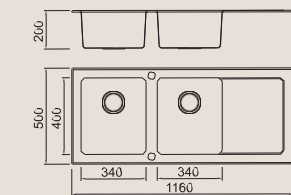

BL-766B
Installation method

Size/ 1160X500mm
Depth/ 200mm
Surface/ Matt
Thickness/ 0.8mm
Material/SUS304#