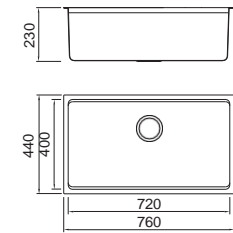

BL-651
Installation
method

ICHTNOGRAPHY

Size/ 760X440mm
Depth/ 230mm
Surface/ Matt
Thickness/ 0.8~1.0mm
Material/SUS304#