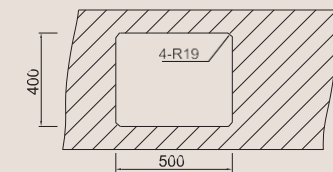

Size/ 860X500mm
Depth/ 220mm
Surface/ Matt
Thickness/ 0.8mm
Material/SUS304#

BL-729L/R

Installation method

Size/ 860X500mm
Depth/ 220mm
Surface/ Matt
Thickness/ 0.8mm
Material/SUS304#

Included accessories