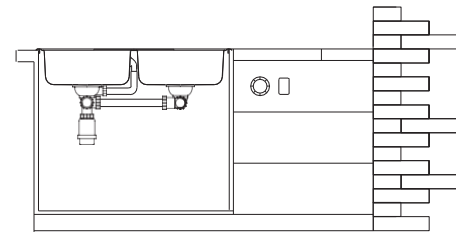

ICHTNOGRAPHY