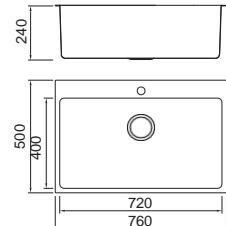

Hansbach RADIUS 20MM STYLE
Stainless steel

SPECIFICATION
Colour/Finish

BL-669
Installation
method

Size/ 760X440mm
Depth/ 240mm
Surface/ Matt
Thickness/ 0.8~1.0mm
Material/SUS304#

HANSBACH RADIUS 20MM
STYLE
Stainless steel

SPECIFICATION
Colour/Finish

BL-686
Installation
method

Size/ 760X500mm
Depth/ 240mm
Surface/ Matt
Thickness/ 0.8~1.0mm
Material/SUS304#

Hansbach RADIUS 20MM STYLE
Stainless steel

SPECIFICATION
Colour/Finish