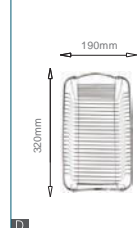

Crockery basket and stack

MODEL/BL-501
SIZE/320X190mm