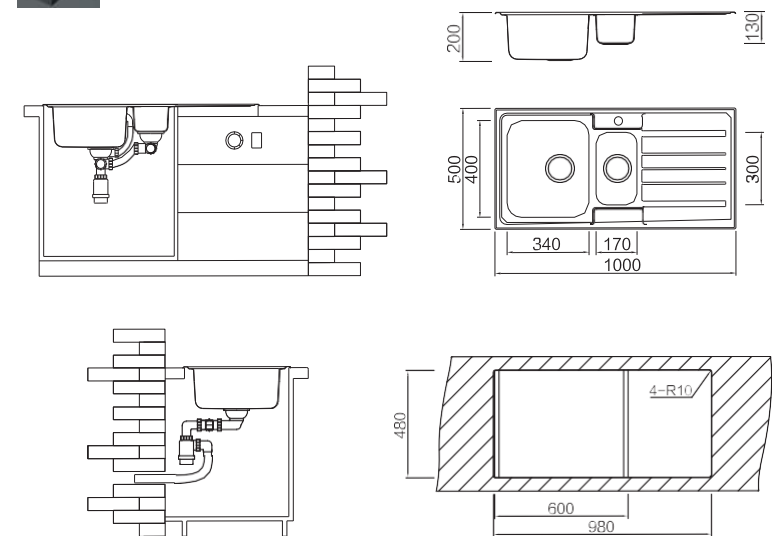

ICHTNOGRAPHY