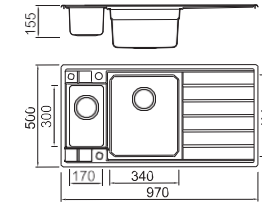

ICHTNOGRAPHY