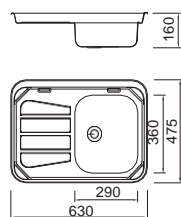

BL-630
Installation
method

ICHOGRAPHY

Size/ 630X475mm
Depth/ 160mm
Surface /Satin /Polish /
Ele-pearl /Dekor /Linen
Thickness/ 0.8mm
Material/SUS304#