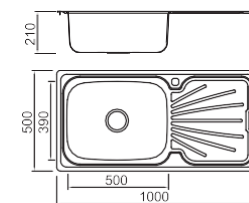

Size/ 1000X500mm
Depth/ 210mm
Surface /Satin /Polish /
Ele-pearl /Dekor /Linen
Thickness/ 0.6~0.8mm
Material/SUS304#