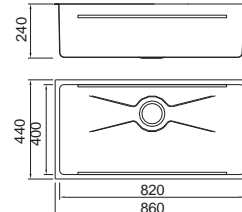

Hansbach RADIUS 20MM STYLE
Stainless steel

SPECIFICATION
Colour/Finish