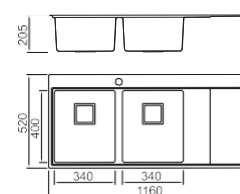

ICHTNOGRAPHY

BL-663
Installation
method

Size/ 1160X520mm
Depth/ 205mm
Surface/ Matt
Thickness/ 1.2mm
Material/SUS304#

ICHTNOGRAPHY

Included accessories

Cutting board
with scope of supply

Cutting board
with scope of supply