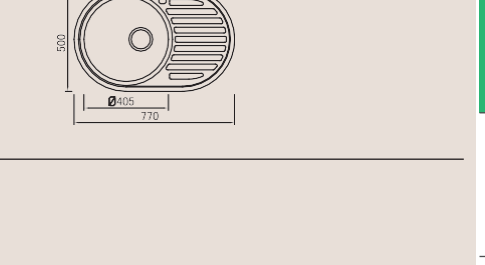

ICHOGRAPHY

ICHOGRAPHY

ICHOGRAPHY

ICHOGRAPHY

ICHOGRAPHY

ICHOGRAPHY

ICHOGRAPHY

Size/Ø 460mm
Depth/ 185mm
Surface /Satin /Polish / Ele-pearl /Dekor /Linen
Thickness/ 0.6~0.8mm
Material/SUS304#