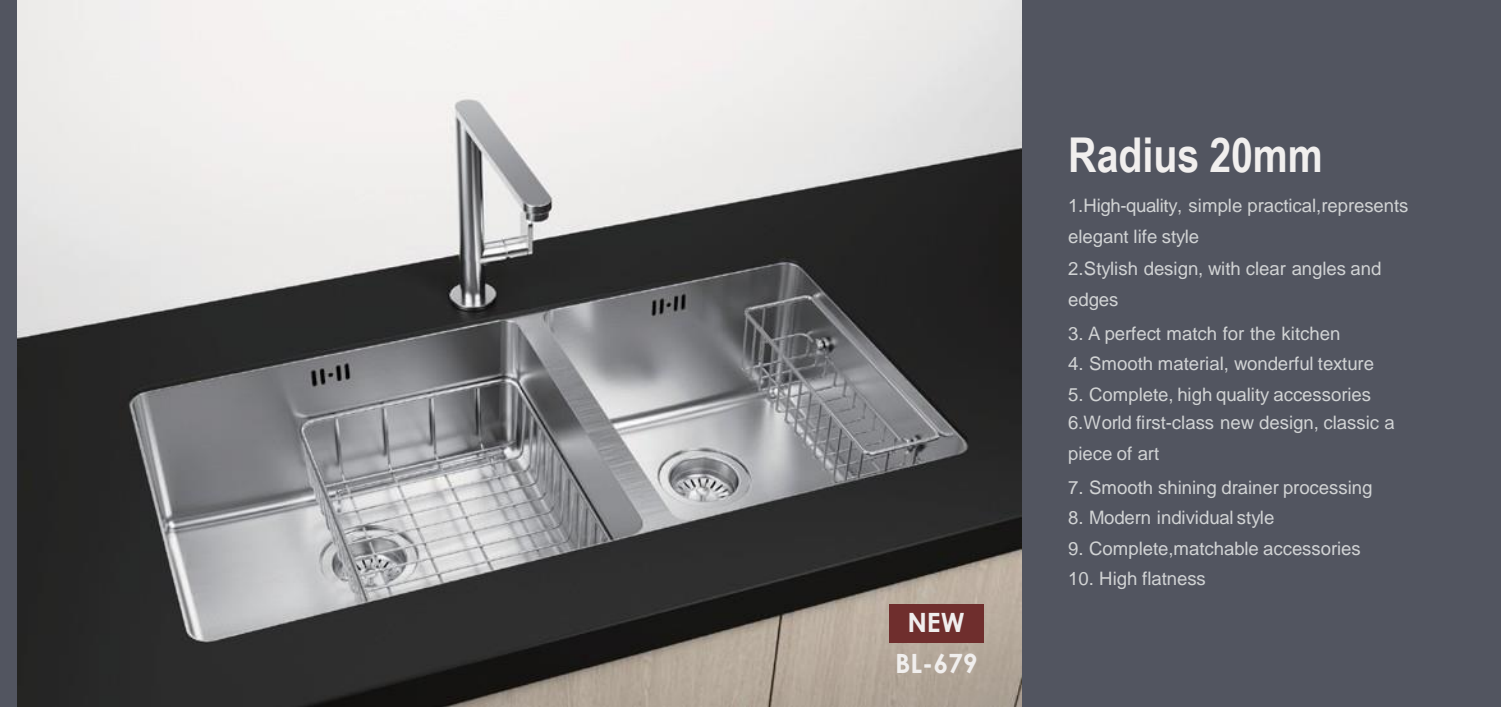

NEW
BL-679

Radius 20mm

1. High-quality, simple practical, represents elegant life style
2. Stylish design, with clear angles and edges
3. A perfect match for the kitchen
4. Smooth material, wonderful texture
5. Complete, high quality accessories
6. World first-class new design, classic a piece of art
7. Smooth shining drainer processing
8. Modern individual style
9. Complete, matchable accessories
10. High flatness

Radius 20mm

1. High-quality, simple practical, represents elegant life style
2. Stylish design, with clear angles and edges
3. A perfect match for the kitchen
4. Smooth material, wonderful texture
5. Complete, high quality accessories
6. World first-class new design, classic a piece of art
7. Smooth shining drainer processing
8. Modern individual style
9. Complete, matchable accessories
10. High flatness