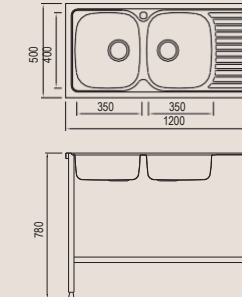

ICHTNOGRAPHY