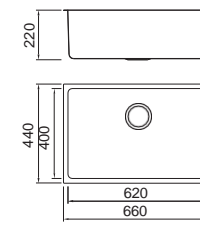

ICHTNOGRAPHY

ICHTNOGRAPHY

Size/ 380X500mm
Depth/ 195mm
Surface/ Matt
Thickness/ 0.8-1.0mm
Material/SUS304#

Size/ 490X500mm
Depth/ 200mm
Surface/ Matt
Thickness/ 0.8-1.0mm
Material/SUS304#

Size/ 660X440mm
Depth/ 220mm
Surface/ Matt
Thickness/ 0.8-1.0mm
Material/SUS304#