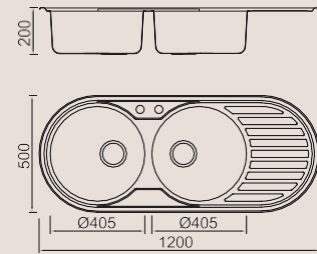

ICHTOGRAPHY