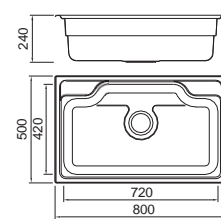

BL-634
Installation method

Size/ 800X500mm
Depth/ 240mm
Surface/ Satin
Thickness/ 0.8~1.0mm
Material/SUS304#

ICHTNOGRAPHY