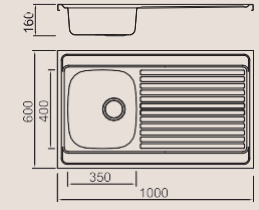

BL-932
Installation method

Size/ 1000X600mm
Depth/ 160mm
Surface /Satin /Polish /
Ele-pearl /Dekor /Linen
Thickness/ 0.6-0.7mm
Material/SUS304#