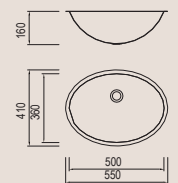

Size/ 570X375mm
Depth/ 140mm
Surface/ Gold/PVD
Thickness/ 1.0mm
Material/SUS304#

BL-638B
Installation method

Size/ 550X410mm
Depth/ 160mm
Surface/ Gun/PVD
Thickness/ 1.0mm
Material/SUS304#

BL-638G
Installation method