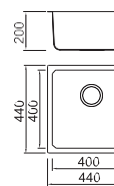

SPECIFICATION
Colour/Finish

BL-791
Installation
method

ICHTNOGRAPHY

Size/ 340X380mm
Depth/ 170mm
Surface/ Matt
Thickness/ 0.8mm
Material/SUS304#

BL-793
Installation
method

ICHTNOGRAPHY

Size/ 440X440mm
Depth/ 200mm
Surface/ Matt
Thickness/ 0.8-1.0mm
Material/SUS304#