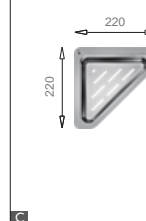

NEW
BL-699

Included accessories

Cutting board
with scope of supply

MODEL/BL-212
SIZE/400X240x20mm

Crockery basket
and stack

MODEL/BL-303
SIZE/260X420X80mm

Crockery basket
and stack

MODEL/BL-301
SIZE/220X220X80mm