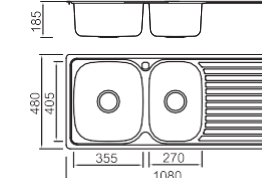

ICHTNOGRAPHY

Size/ 1080X480mm
Depth/ 185mm
Surface /Satin /Polish /
Ele-pearl /Dekor /Linen
Thickness/ 0.6~0.8mm
Material/SUS304#