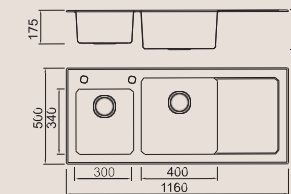

BL-765BL
Installation method

Size/ 1160X500mm
Depth/ 205mm
Surface/ Matt
Thickness/ 0.8mm
Material/SUS304#