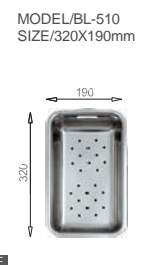

Included accessories

Cutting board with scope of supply

Cutting board with scope of supply

Cutting board with scope of supply

Crockery basket (※equipped with)

Crockery basket and stack

Crockery basket and stack

Soap dispenser