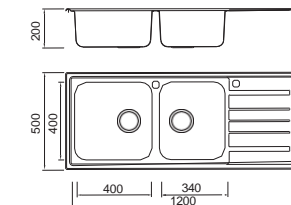

Size/ 1200X500mm
Depth/ 200mm
Surface /Satin /Polish / Ele-pearl /Dekor /Linen
Thickness/ 0.8mm
Material/SUS304#