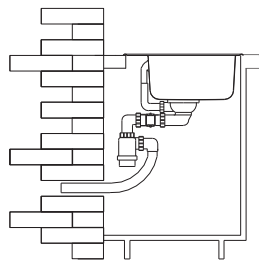

SGNIWARD NOITALLATSNI Installation drawings

HANSBACH SINGLE STYLE

Stainless steel