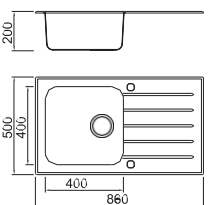

BL-772
Installation method

ICHOGRAPHY

Size/ 860X500mm
Depth/ 200mm
Surface/ Matt
Thickness/ 0.8mm
Material/SUS304#