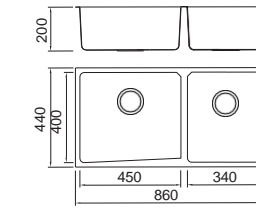

Size/ 860X440mm
Depth/ 200mm
Surface/ Matt
Thickness/ 0.8~1.0mm
Material/SUS304#

Hansbach RADIUS 20MM STYLE
Stainless steel

SPECIFICATION
Colour/Finish

Hansbach RADIUS 20MM STYLE
Stainless steel

SPECIFICATION
Colour/Finish

Hansbach RADIUS 20MM STYLE
Stainless steel

SPECIFICATION
Colour/Finish

Hansbach RADIUS 20MM STYLE
Stainless steel

SPECIFICATION
Colour/Finish