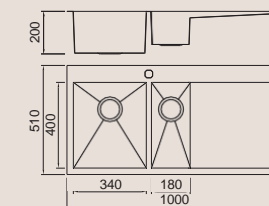

BL-7104
Installation method

Size/ 1000X510mm
Depth/ 200mm
Surface/ Satin
Thickness/ 3.0mm/1.2mm
Material/SUS304#