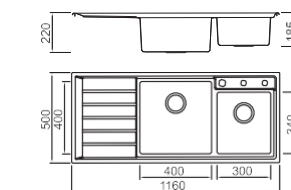

ICHOGRAPHY