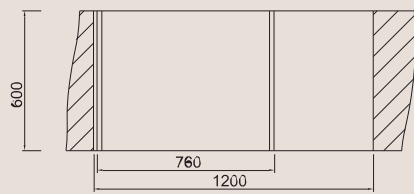

ICHTNOGRAPHY