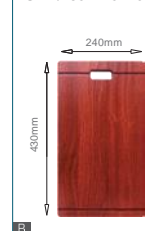

Glass sink

1. Complete accessories, easy operation
2. Four small corner design, with its own feature
3. Modern, super functional
4. Smooth material, wonderful texture
5. High flatness
6. Complete function, first-grade quality
7. Smooth shining drainer processing
8. Complete, matchable accessories, easy operation
9. Modern design

HANSBACH GLASS STYLE
Stainless steel

SPECIFICATION
Colour/Finish

HANSBACH GLASS STYLE
Stainless steel

SPECIFICATION
Colour/Finish

HANSBACH GLASS STYLE
Stainless steel

SPECIFICATION
Colour/Finish

Glass sink

1. Complete accessories, easy operation
2. Four small corner design, with its own feature
3. Modern, super functional
4. Smooth material, wonderful texture
5. High flatness
6. Complete function, first-grade quality
7. Smooth shining drainer processing
8. Complete, matchable accessories, easy operation
9. Modern design

BL-776B

ICHOGRAPHY

Size/ 860X500mm
Depth/ 195mm
Surface/ Matt
Thickness/ 0.8mm
Material/SUS304#

ICHOGRAPHY

Size/ 1000X500mm
Depth/ 195mm
Surface/ Matt
Thickness/ 0.8mm
Material/SUS304#

HANSBACH GLASS STYLE
Stainless steel

SPECIFICATION
Colour/Finish

HANSBACH GLASS STYLE
Stainless steel

SPECIFICATION
Colour/Finish

Size/ 1160X500mm
Depth/ 195mm
Surface/ Matt
Thickness/ 0.8mm
Material/SUS304#

Size/ 1160X500mm
Depth/ 200mm
Surface/ Matt
Thickness/ 0.8mm
Material/SUS304#

Size/ 860X500mm
Depth/ 200mm
Surface/ Matt
Thickness/ 0.8mm
Material/SUS304#

ICHOGRAPHY

Size/ 860X500mm
Depth/ 200mm
Surface/ Matt
Thickness/ 0.8mm
Material/SUS304#

ICHOGRAPHY

Size/ 1000X500mm
Depth/ 195mm
Surface/ Matt
Thickness/ 0.8mm
Material/SUS304#

Included accessories

Cutting board with scope of supply

Cutting board with scope of supply

Crockery basket and stack