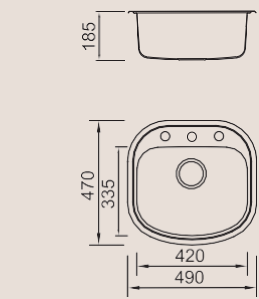

SGNIWARD NOITALLATSNI Installation drawings

HANSBACH SINGLE STYLE

Stainless steel

ICHTNOGRAPHY

HANSBACH SINGLE STYLE

Stainless steel

ICHTNOGRAPHY

SPECIFICATION Colour/Finish

BL-602 Installation method

Size/ 370X330mm
Depth/ 160mm
Surface /Satin /Polish /
Ele-pearl /Dekor /Linen
Thickness/ 0.6~0.8mm
Material/SUS304#

SPECIFICATION Colour/Finish

BL-603 Installation method

Size/ 440X380mm
Depth/ 170mm
Surface /Satin /Polish /
Ele-pearl /Dekor /Linen
Thickness/ 0.6~0.8mm
Material/SUS304#

HANSBACH SINGLE STYLE

Stainless steel