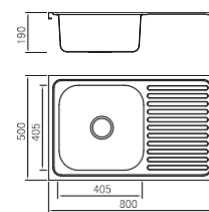

BL-878
Installation method

Size/ 800X500mm
Depth/ 190mm
Surface /Satin /Polish /
Ele-pearl /Dekor /Linen
Thickness/ 0.6~0.8mm
Material/SUS304#