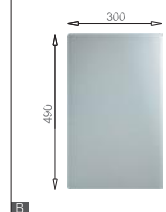

Cutting board with scope of supply

MODEL/BL-575A
SIZE/490X300X5mm