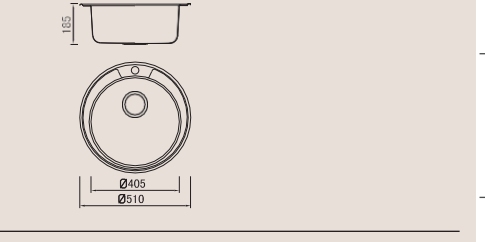

ICHOGRAPHY

ICHOGRAPHY

ICHOGRAPHY

ICHOGRAPHY

ICHOGRAPHY

BL-904
Installation method

ICHOGRAPHY