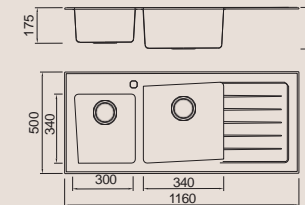

BL-759L
Installation
method

Size/ 1160X500mm
Depth/ 205mm
Surface/ Matt
Thickness/ 0.8mm
Material/SUS304#