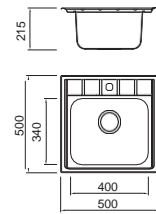

Size/ 500X500mm
Depth/ 215mm
Surface /Satin /Polish /
Ele-pearl /Dekor /Linen
Thickness/ 0.8mm
Material/SUS304#