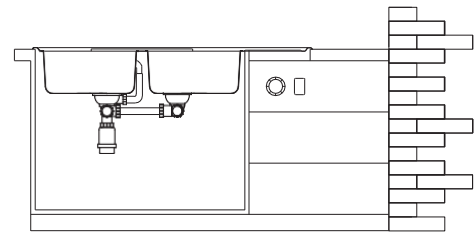

ICHTOGRAPHY

HANSBACH ROUND STYLE

Stainless steel

ICHTOGRAPHY

HANSBACH ROUND STYLE

Stainless steel

ICHTOGRAPHY

SPECIFICATION

Colour/Finish

BL-831

Installation method

Size/ 900X470mm
Depth/ 195mm
Surface /Satin /Polish / Ele-pearl /Dekor /Linen
Thickness/ 0.6~0.8mm
Material/SUS304#

SPECIFICATION

Colour/Finish

BL-832A

Installation method

Size/ 900X470mm
Depth/ 195mm
Surface /Satin /Polish / Ele-pearl /Dekor /Linen
Thickness/ 0.6~0.8mm
Material/SUS304#