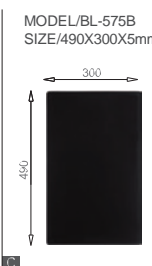

Cutting board
with scope of supply