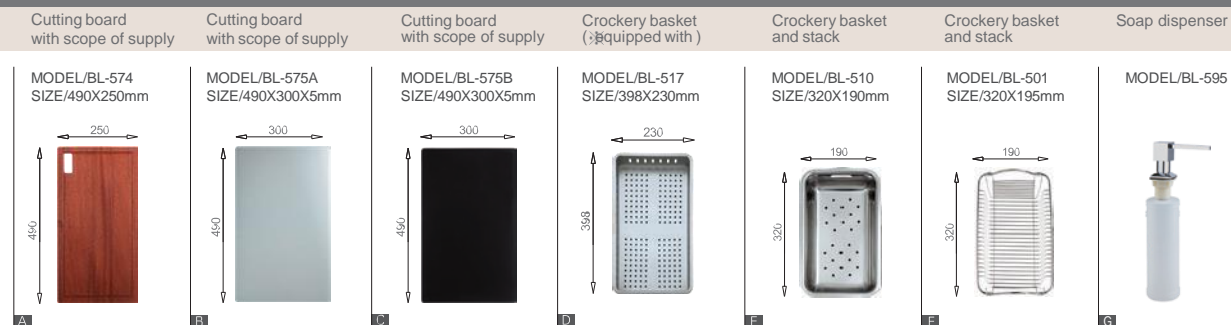

ICHOGRAPHY

ICHOGRAPHY

Included accessories