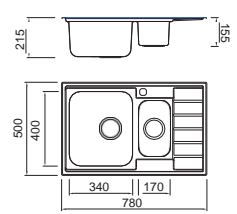

Size/ 780X500mm
Depth/ 215mm
Surface /Satin /Polish /
Ele-pearl /Dekor /Linen
Thickness/ 0.8mm
Material/SUS304#