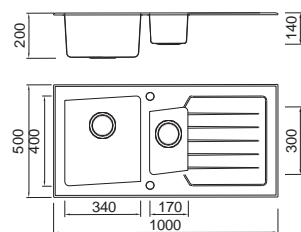

ICHOGRAPHY