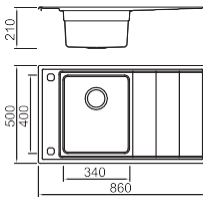

ICHOGRAPHY

BL-711
Installation method

Size/ 860X500mm
Depth/ 210mm
Surface/ Satin
Thickness/ 0.8mm
Material/SUS304#

ICHOGRAPHY

BL-713
Installation method

Size/ 970X500mm
Depth/ 215mm
Surface/ Satin
Thickness/ 0.8mm
Material/SUS304#