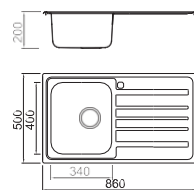

ICHTNOGRAPHY