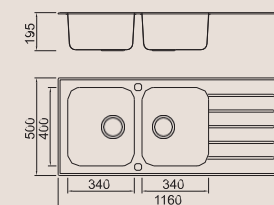

BL-775
Installation method

Size/ 1160X500mm
Depth/ 195mm
Surface/ Matt
Thickness/ 0.8mm
Material/SUS304#