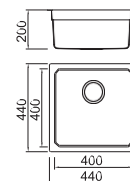

ICHTNOGRAPHY