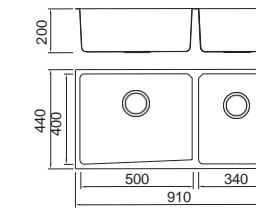

ICHTNOGRAPHY

Size/ 870X440mm
Depth/ 200mm
Surface/ Matt
Thickness/ 0.8~1.0mm
Material/SUS304#

BL-680
Installation
method

ICHTNOGRAPHY

Size/ 910X440mm
Depth/ 200mm
Surface/ Matt
Thickness/ 0.8~1.0mm
Material/SUS304#