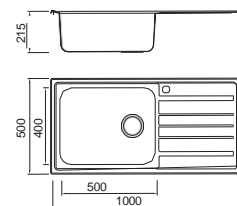

Size/ 1000X500mm
Depth/ 215mm
Surface /Satin /Polish / Ele-pearl /Dekor /Linen
Thickness/ 0.8mm
Material/SUS304#