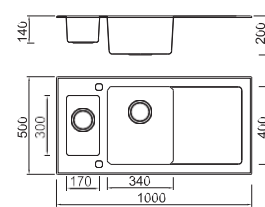

Size/ 860X500mm
Depth/ 205mm
Surface/ Matt
Thickness/ 0.8mm
Material/SUS304#

ICHOGRAPHY