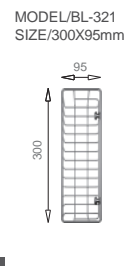

Crockery basket and stack