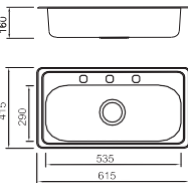

Radius 20mm

Glass

Hand - Made

RV Sink

Rome

NEW

BL-625

Single Style

1. Single series is compact and flexible, widely used in the garden, beach and barbecue. single series enrich delight, convenience in your life.
2. Super practicality, competitive price.
3. Automatic waste design, excellent water falling devise.
4. Excellent function, modern design.
5. High flatness.
6. Convenient fashion.
7. Reasonable function, easy operation.
8. Mouth material, wonderful texture.
9. Good quality, complete functions.

Radius 20mm

Glass

Hand - Made

RV Sink

Rome

BL-601

Single Style

1. Single series is compact and flexible, widely used in the garden, beach and barbecue. single series enrich delight, convenience in your life.
2. Super practicality, competitive price.
3. Automatic waste design, excellent water falling devise.
4. Excellent function, modern design.
5. High flatness.
6. Convenient fashion.
7. Reasonable function, easy operation.
8. Mouth material, wonderful texture.
9. Good quality, complete functions.

HANSBACH SINGLE STYLE

Stainless steel

SPECIFICATION

Colour/Finish

HANSBACH SINGLE STYLE

Stainless steel

SPECIFICATION

Colour/Finish

BOLANG SINGLE STYLE

Stainless steel

SPECIFICATION

Colour/Finish

BOLANG SINGLE STYLE

Stainless steel

SPECIFICATION

Colour/Finish

Arc.

Round

One Piece

Welding

Lay on

Russia

Single

Double

Domestic

Accessories

BL-623

Installation method

Size/ 529X329mm
Depth/ 200mm
Surface /Satin /Polish / Ele-pearl /Dekor /Linen
Thickness/ 0.6~0.8mm
Material/SUS304#

BL-624

Installation method

Size/ 500X500mm
Depth/ 180mm
Surface /Satin /Polish / Ele-pearl /Dekor /Linen
Thickness/ 0.6~0.8mm
Material/SUS304#

HANSBACH SINGLE STYLE

Stainless steel

SPECIFICATION

Colour/Finish

HANSBACH SINGLE STYLE