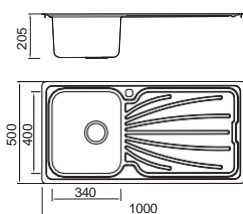

Size/ 1000X500mm
Depth/ 205mm
Surface /Satin /Polish /
Ele-pearl /Dekor /Linen
Thickness/ 0.6~0.8mm
Material/SUS304#