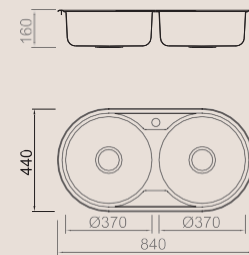

ICHTNOGRAPHY