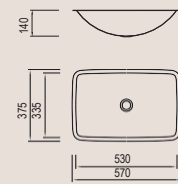

BL-637H
Installation method

Size/ 570X375mm
Depth/ 140mm
Surface/ Gold/PVD
Thickness/ 1.0mm
Material/SUS304#