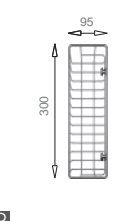

Crockery basket
and stack

MODEL/BL-321
SIZE/300X95mm