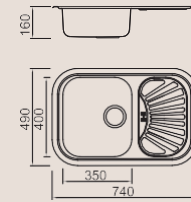

BL-881B Installation method

Size/ 740X490mm
Depth/ 160mm
Surface /Satin /Polish /
Ele-pearl /Dekor /Linen
Thickness/ 0.6-0.7mm
Material/SUS304#