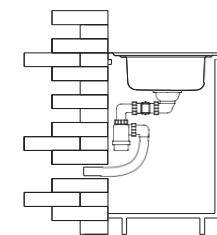

ICHTNOGRAPHY

Radius 20mm

Glass

Hand - Made

PV Sink

Rome

Arc.

Round