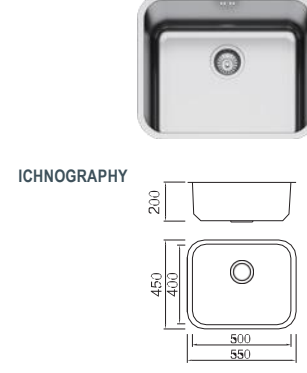

BL-622

Installation method

Size/ 550X450mm
Depth/ 200mm
Surface /Satin /Polish /
Ele-pearl /Dekor /Linen
Thickness/ 0.8mm
Material/SUS304#

BL-984

Installation method

Size/580X440mm
Depth/ 185mm
Surface /Satin /Polish /
Ele-pearl /Dekor /Linen
Thickness/ 0.8mm
Material/SUS304#

BL-985

Installation method

Size/ 750X440mm
Depth/ 190mm
Surface /Satin /Polish /
Ele-pearl /Dekor /Linen
Thickness/ 0.8mm
Material/SUS304#

HANSBACH ROME STYLE

Stainless steel

SPECIFICATION

Colour/Finish

HANSBACH ROME STYLE

Stainless steel

SPECIFICATION

Colour/Finish

HANSBACH ROME STYLE

Stainless steel

SPECIFICATION

Colour/Finish

HANSBACH ROME STYLE

Stainless steel

SPECIFICATION

Colour/Finish