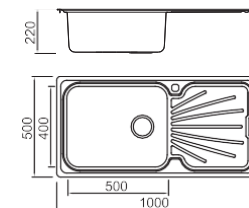

Size/ 1000X500mm
Depth/ 220mm
Surface /Satin /Polish /
Ele-pearl /Dekor /Linen
Thickness/ 0.8mm
Material/SUS304#