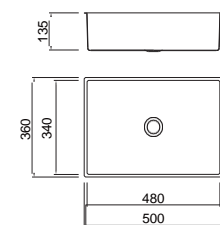

Size/ 500X360mm
Depth/ 135mm
Surface/ Satin
Thickness/ 1.2mm
Material/SUS304#