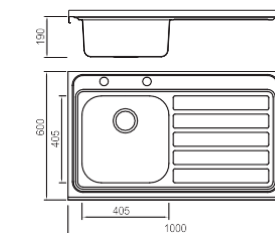

ICHOGRAPHY