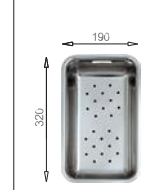

MODEL/BL-510
SIZE/320X190mm