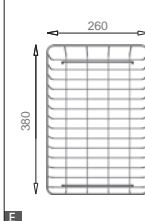

Crockery basket
and stack

MODEL/BL-322
SIZE/380X260mm