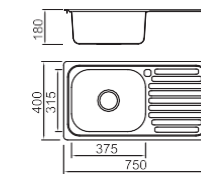

ICHTNOGRAPHY

Size/ 750X400mm
Depth/ 180mm
Surface /Satin /Polish /
Ele-pearl /Dekor /Linen
Thickness/ 0.6~0.8mm
Material/SUS304#