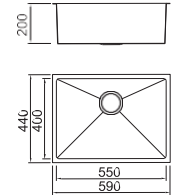

**Installation
method**

ICHOGRAPHY

Size/ 590X440mm
Depth/ 200mm
Surface/ Satin
Thickness/ 1.2mm
Material/SUS304#

SPECIFICATION Colour/Finish

**Installation
method**

Size/ 590X440mm
Depth/ 200mm
Surface/ Satin
Thickness/ 1.2mm
Material/SUS304#