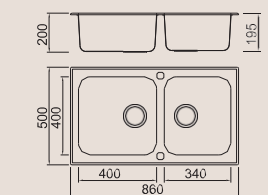

BL-776B
Installation method

Size/ 1160X500mm
Depth/ 200mm
Surface/ Matt
Thickness/ 0.8mm
Material/SUS304#

BL-777B
Installation method

Size/ 860X500mm
Depth/ 200mm
Surface/ Matt
Thickness/ 0.8mm
Material/SUS304#