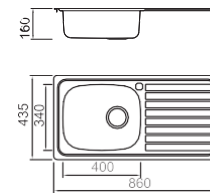

ICHTNOGRAPHY

HANSBACH WELDING STYLE

Stainless steel