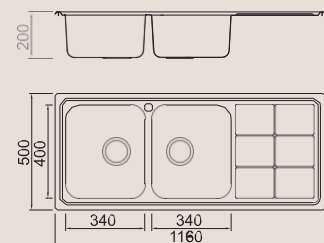

ICHTNOGRAPHY

HANSBACH ROME STYLE

Stainless steel

SPECIFICATION

Colour/Finish