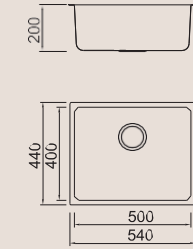

BL-729L/R

Installation method

Size/ 860X500mm
Depth/ 220mm
Surface/ Matt
Thickness/ 0.8mm
Material/SUS304#