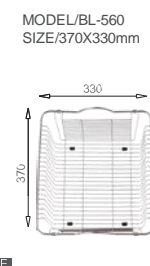

Crockery basket
and stack