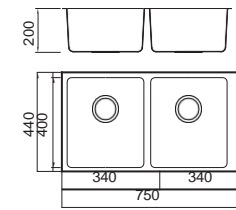

Size/ 650X440mm
Depth/ 200mm
Surface/ Matt
Thickness/ 0.8~1.0mm
Material/SUS304#

BL-982
Installation
method

ICHTNOGRAPHY

Size/ 750X440mm
Depth/ 200mm
Surface/ Matt
Thickness/ 0.8~1.0mm
Material/SUS304#

BL-678
Installation
method