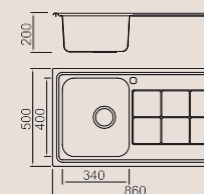

Size/ 860X500mm
Depth/ 200mm
Surface /Satin /Polish /
Ele-pearl /Dekor /Linen
Thickness/ 0.8mm
Material/SUS304#

BL-890

Installation method

Size/ 860X500mm
Depth/ 205mm
Surface /Satin /Polish /
Ele-pearl /Dekor /Linen
Thickness/ 0.8mm
Material/SUS304#