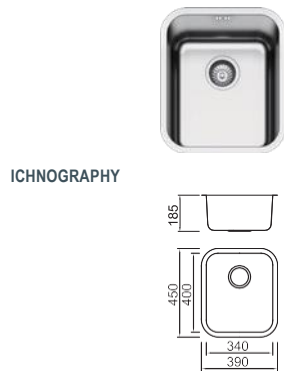

BL-884

Installation method

Size/ 390X450mm
Depth/ 185mm
Surface /Satin /Polish /
Ele-pearl /Dekor /Linen
Thickness/ 0.8mm
Material/SUS304#