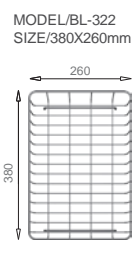

NEW
BL-682

Included accessories

Cutting board with scope of supply

Crockery basket and stack

Crockery basket and stack

Drain

Radius 20mm

Radius 20 mm is super practical, high - quality, latest modern italian style, a perfect match for the kitchen .Each arc , eachtouch, represents super quality.This series is like master piece of art, expressing modern life idea of highly taste full life.