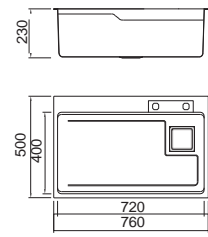

BL-636A
Installation method

BL-636G
Installation method

ICHTNOGRAPHY

Size/ 760X500mm
Depth/ 230mm
Surface/ Matt
Thickness/ 0.8~1.0mm
Material/SUS304#

ICHTNOGRAPHY

Size/ 760X500mm
Depth/ 230mm
Surface/ Matt
Thickness/ 0.8~1.0mm
Material/SUS304#