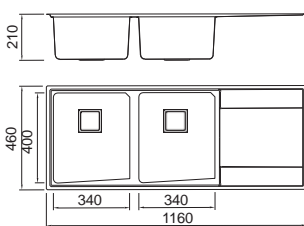

BL-682
Installation method

BL-684
Installation method

ICHTNOGRAPHY

Size/ 1000X460 mm
Depth/ 215mm
Surface/ Matt
Thickness/ 1.2mm
Material/SUS304#

ICHTNOGRAPHY

Size/ 1160X460mm
Depth/ 210mm
Surface/ Matt
Thickness/ 1.2mm
Material/SUS304#