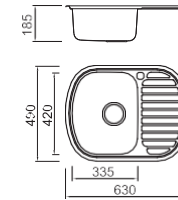

Size/ 630X490mm
Depth/ 185mm
Surface /Satin /Polish / Ele-pearl /Dekor /Linen
Thickness/ 0.6~0.8mm
Material/SUS304#