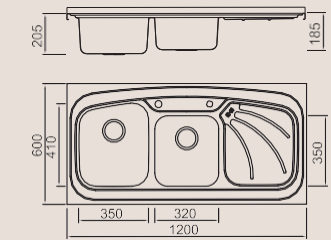

Size/ 1200X600mm
Depth/ 205mm
Surface /Satin /Polish /
Ele-pearl /Dekor /Linen
Thickness/ 0.8mm
Material/SUS304#