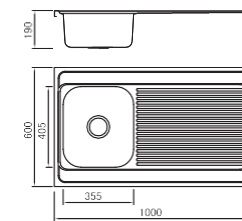

ICHOGRAPHY