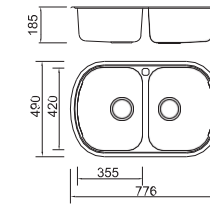

Size/ 776X490mm
Depth/ 185mm
Surface /Satin /Polish / Ele-pearl /Dekor /Linen
Thickness/ 0.6~0.8mm
Material/SUS304#