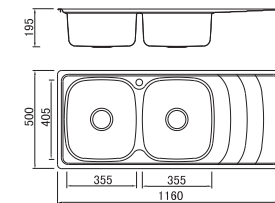

ICHTNOGRAPHY

Size/ 1160X500mm
Depth/ 195mm
Surface /Satin /Polish /
Ele-pearl /Dekor /Linen
Thickness/ 0.6~0.8mm
Material/SUS304#