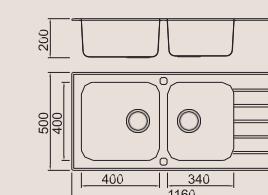

Size/ 1160X500mm
Depth/ 200mm
Surface/ Matt
Thickness/ 0.8mm
Material/SUS304#