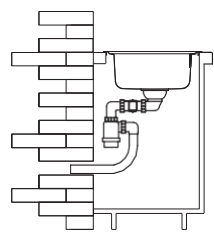

ICHTNOGRAPHY