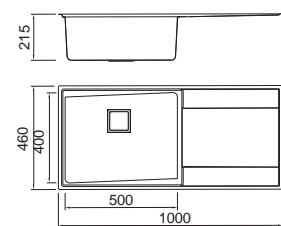

BL-682
Installation method

BL-684
Installation method

ICHTNOGRAPHY

Size/ 1000X460 mm
Depth/ 215mm
Surface/ Matt
Thickness/ 1.2mm
Material/SUS304#

ICHTNOGRAPHY

Size/ 1160X460mm
Depth/ 210mm
Surface/ Matt
Thickness/ 1.2mm
Material/SUS304#