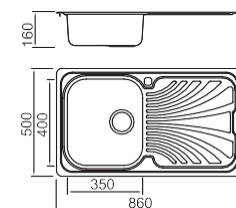

BL-891B
Installation method

ICHTNOGRAPHY

Size/ 860X500mm
Depth/ 160mm
Surface /Satin /Polish / Ele-pearl /Dekor /Linen
Thickness/ 0.6~0.7mm
Material/SUS304#