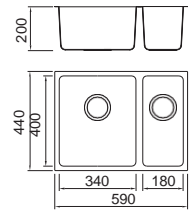

Hansbach RADIUS 20MM STYLE
Stainless steel

SPECIFICATION
Colour/Finish

BL-981
Installation
method

ICHTNOGRAPHY

Size/ 590X440mm
Depth/ 200mm
Surface/ Matt
Thickness/ 0.8~1.0mm
Material/SUS304#

BL-676
Installation
method