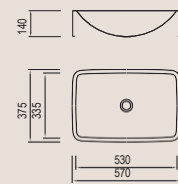

Size/ 570X375mm
Depth/ 140mm
Surface/ Gold/PVD
Thickness/ 1.0mm
Material/SUS304#

BL-638B
Installation method

Size/ 550X410mm
Depth/ 160mm
Surface/ Gun/PVD
Thickness/ 1.0mm
Material/SUS304#

BL-638G
Installation method