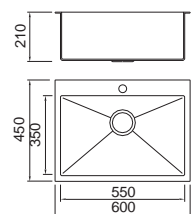

ICHTNOGRAPHY