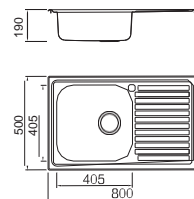

BL-826
Installation method

ICHTNOGRAPHY

Size/ 800X500mm
Depth/ 190mm
Surface /Satin /Polish / Ele-pearl /Dekor /Linen
Thickness/ 0.8mm
Material/SUS304#