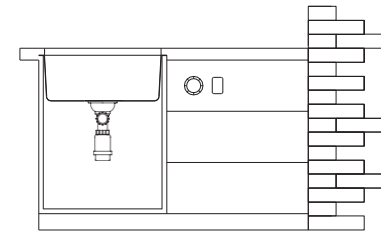

BL-729L/R

Installation method

Size/ 860X500mm
Depth/ 220mm
Surface/ Matt
Thickness/ 0.8mm
Material/SUS304#