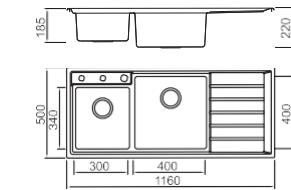

ICHOGRAPHY