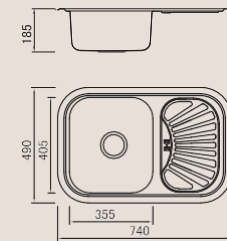

ICHOGRAPHY