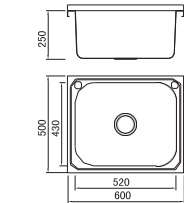

BL-874
Installation method

ICHTNOGRAPHY

Size/ 600X500mm
Depth/ 250mm
Surface /Satin /Polish /
Ele-pearl /Dekor /Linen
Thickness/ 0.8mm
Material/SUS304#

HANSBACH SINGLE STYLE
Stainless steel

SPECIFICATION
Colour/Finish

HANSBACH SINGLE STYLE
Stainless steel

SPECIFICATION
Colour/Finish