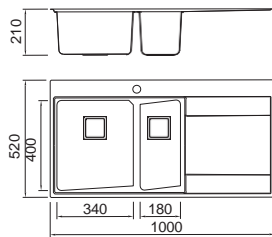

BL-698
Installation
method

ICHTNOGRAPHY

Size/ 1000X520 mm
Depth/ 210mm
Surface/ Matt
Thickness/ 1.2mm
Material/SUS304#

Hansbach RADIUS 20MM STYLE
Stainless steel

SPECIFICATION
Colour/Finish

Hansbach RADIUS 20MM STYLE
Stainless steel

SPECIFICATION
Colour/Finish