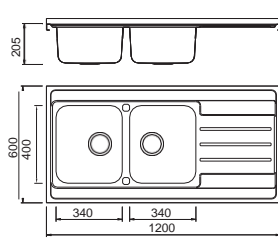

Size/ 1200X600mm
Depth/ 190mm
Surface /Satin /Polish /
Ele-pearl /Dekor /Linen
Thickness/ 0.8mm
Material/SUS304#

Size/ 1200X600mm
Depth/ 205mm
Surface /Satin /Polish /
Ele-pearl /Dekor /Linen
Thickness/ 0.8mm
Material/SUS304#