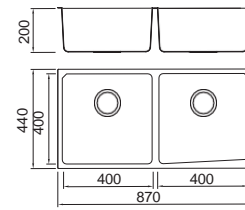

Size/ 870X440mm
Depth/ 200mm
Surface/ Matt
Thickness/ 0.8~1.0mm
Material/SUS304#