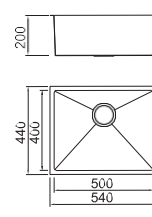

**Installation
method**

ICHOGRAPHY

Size/ 540X440mm
Depth/ 200mm
Surface/ Satin
Thickness/ 1.2mm
Material/SUS304#