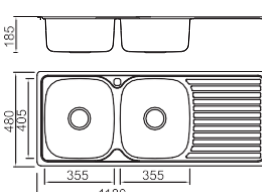

ICHTNOGRAPHY

Size/ 1180X480mm
Depth/ 185mm
Surface /Satin /Polish /
Ele-pearl /Dekor /Linen
Thickness/ 0.6~0.8mm
Material/SUS304#