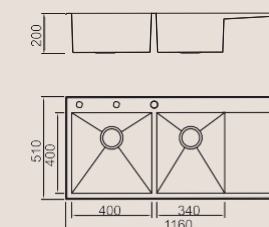

Hand-made

- 1.Popular style.master piece of art.
- 2.Hand welding make the perfect flatness.
- 3.Mooth material.wonderful texture.
- 4.Clear edges and corners.flat countertop.
- 5.Complete accessories.excellent quality

HANSBACH HAND-MADE STYLE

Stainless steel

SPECIFICATION

Colour/Finish

HANSBACH HAND-MADE STYLE

Stainless steel

SPECIFICATION

Colour/Finish

BL-731B Installation method

ICHOGRAPHY

Size/ 780X510mm
Depth/ 200mm
Surface /Satin
Thickness/ 1.2mm
Material/SUS304#

BL-733B Installation method

ICHOGRAPHY

Size/ 1000X510mm
Depth/ 200mm
Surface /Satin
Thickness/ 1.2mm
Material/SUS304#

HANSBACH HAND-MADE STYLE

Stainless steel

SPECIFICATION

Colour/Finish

HANSBACH HAND-MADE STYLE

Stainless steel

SPECIFICATION

Colour/Finish

BL-732B Installation method

ICHOGRAPHY

Size/ 860X510mm
Depth/ 200mm
Surface /Satin
Thickness/ 1.2mm
Material/SUS304#

BL-734B Installation method

ICHOGRAPHY

Size/ 1000X510mm
Depth/ 200mm
Surface /Satin
Thickness/ 1.2mm
Material/SUS304#

Hand-made

- 1.Popular style.master piece of art.
- 2.Hand welding make the perfect flatness.
- 3.Mooth material.wonderful texture.
- 4.Clear edges and corners.flat countertop.
- 5.Complete accessories.excellent quality

HANSBACH HAND-MADE STYLE

Stainless steel

SPECIFICATION

Colour/Finish

BL-735B Installation method

Size/ 1160X510mm
Depth/ 200mm
Surface/ Satin
Thickness/ 1.2mm
Material/SUS304#

BL-736B Installation method

Size/ 1160X510mm
Depth/ 200mm
Surface/ Satin
Thickness/ 1.2mm
Material/SUS304#