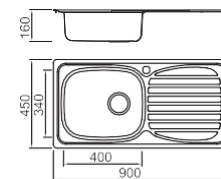

SPECIFICATION

Colour/Finish

BL-931L
Installation method

Size/ 800X500mm
Depth/ 160mm
Surface /Satin /Polish / Ele-pearl /Dekor /Linen
Thickness/ 0.6-0.7mm
Material/SUS304#

SPECIFICATION

Colour/Finish

BL-906B
Installation method

Size/ 900X450mm
Depth/ 160mm
Surface /Satin /Polish / Ele-pearl /Dekor /Linen
Thickness/ 0.6-0.7mm
Material/SUS304#