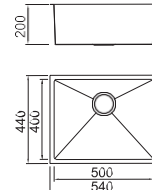

Hand-made

- 1.Popular style.master piece of art.
- 2.Hand welding make the perfect flatness.
- 3.Mooth material.wonderful texture.
- 4.Clear edges and corners.flat countertop.
- 5.Complete accessories.excellent quality

BL-783

HANSBACH HAND-MADE STYLE
Stainless steel

SPECIFICATION
Colour/Finish

HANSBACH HAND-MADE STYLE
Stainless steel

SPECIFICATION
Colour/Finish

HANSBACH HAND-MADE STYLE
Stainless steel

SPECIFICATION
Colour/Finish

HANSBACH HAND-MADE STYLE
Stainless steel

Colour/Finish

R10

ICHOGRAPHY

BL-781
Installation method

Size/ 220X440mm
Depth/ 140mm
Surface/ Satin
Thickness/ 1.2mm
Material/SUS304#

R10

ICHOGRAPHY

BL-783
Installation method

Size/ 440X440mm
Depth/ 200mm
Surface/ Satin
Thickness/ 1.2mm
Material/SUS304#

R10

ICHOGRAPHY

BL-785
Installation method

Size/ 540X440mm
Depth/ 200mm
Surface/ Satin
Thickness/ 1.2mm
Material/SUS304#

BL-983
Installation method

Size/ 590X440mm
Depth/ 200mm
Surface/ Satin
Thickness/ 1.2mm
Material/SUS304#

HANSBACH HAND-MADE STYLE
Stainless steel

SPECIFICATION
Colour/Finish

HANSBACH HAND-MADE STYLE
Stainless steel

SPECIFICATION
Colour/Finish

HANSBACH HAND-MADE STYLE
Stainless steel

SPECIFICATION
Colour/Finish

HANSBACH HAND-MADE STYLE
Stainless steel

SPECIFICATION
Colour/Finish

R10

ICHOGRAPHY

BL-782
Installation method

Size/ 380X440mm
Depth/ 200mm
Surface/ Satin
Thickness/ 1.2mm
Material/SUS304#

R10

ICHOGRAPHY

BL-784
Installation method

Size/ 490X440mm
Depth/ 200mm
Surface/ Satin
Thickness/ 1.2mm
Material/SUS304#

R10

ICHOGRAPHY

BL-786
Installation method

Size/ 590X440mm
Depth/ 200mm
Surface/ Satin
Thickness/ 1.2mm
Material/SUS304#

R10

ICHOGRAPHY

BL-737
Installation method