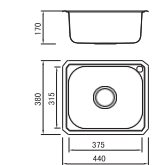

ICHTNOGRAPHY

SPECIFICATION Colour/Finish

BL-602 Installation method

Size/ 370X330mm
Depth/ 160mm
Surface /Satin /Polish /
Ele-pearl /Dekor /Linen
Thickness/ 0.6~0.8mm
Material/SUS304#

SPECIFICATION Colour/Finish

BL-603 Installation method

Size/ 440X380mm
Depth/ 170mm
Surface /Satin /Polish /
Ele-pearl /Dekor /Linen
Thickness/ 0.6~0.8mm
Material/SUS304#