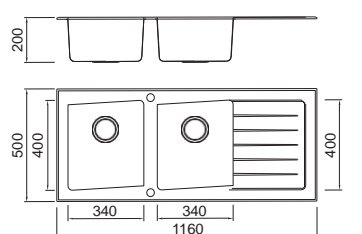

ICHOGRAPHY

Size/ 1160X500 mm
Depth/ 200mm
Surface/ Matt
Thickness/ 0.8mm
Material/SUS304#

Included accessories

Cutting board
with scope of supply

Cutting board
with scope of supply

Cutting board
with scope of supply