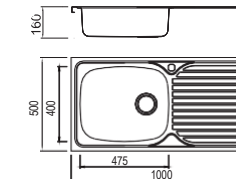

SPECIFICATION

Colour/Finish

BL-963A
Installation method

Size/ 1000X500mm
Depth/ 160mm
Surface /Satin /Polish / Ele-pearl /Dekor /Linen
Thickness/0.6-0.8mm
Material/SUS304#

SPECIFICATION

Colour/Finish

BL-963B
Installation method

Size/ 1000X500mm
Depth/ 160mm
Surface /Satin /Polish / Ele-pearl /Dekor /Linen
Thickness/0.6-0.8mm
Material/SUS304#