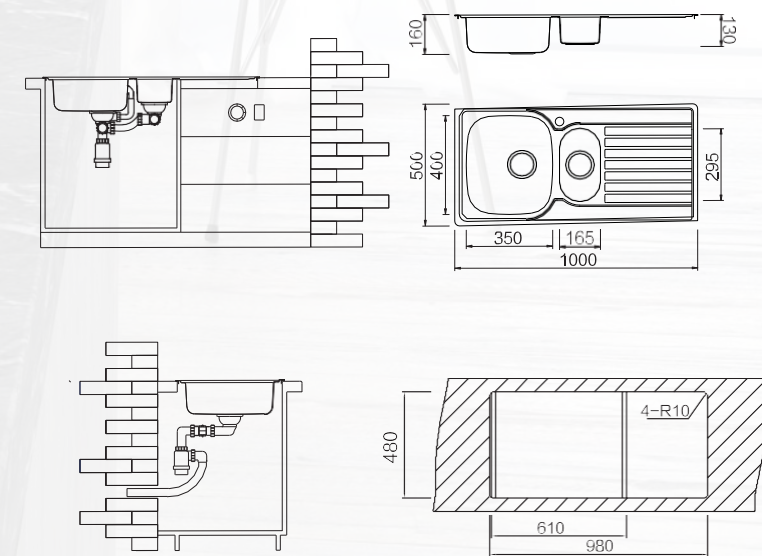

BL-629

ONE PIECE

ICHTNOGRAPHY

BL-948

One Piece

1. One Piece, to meet the needs of the modern stretch, transport and installation protection. The series showing competit modern, and practical feature..
2. Odern, economic, practical
3. Super Modern, good function
4. One Piece protection, perfect stretch, transport and installation protection
5. Smooth shining countertop processing, unique fationable style
6. Multi-fuction, good quality
7. High flatness
8. Smooth material. wonderful texture
9. Modern fationable style
10. Economic one-piece style
11. Complete, matchable accessories, easy operation.