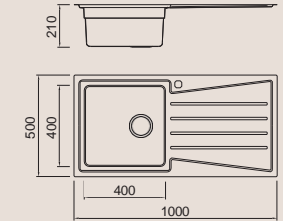

BL-666
Installation
method

Size/ 1000X500mm
Depth/ 210mm
Surface/ Matt
Thickness/1.2mm
Material/SUS304#