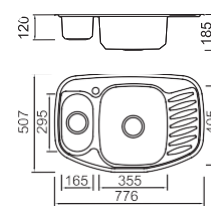

Size/ 776X507mm
Depth/ 185mm
Surface /Satin /Polish / Ele-pearl /Dekor /Linen
Thickness/ 0.6~0.8mm
Material/SUS304#

HANSBACH RUSSIA STYLE
Stainless steel

SPECIFICATION
Colour/Finish

HANSBACH RUSSIA STYLE
Stainless steel

SPECIFICATION
Colour/Finish

HANSBACH RUSSIA STYLE
Stainless steel

SPECIFICATION
Colour/Finish

HANSBACH RUSSIA STYLE
Stainless steel

SPECIFICATION
Colour/Finish