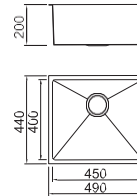

R10

ICHOGRAPHY

BL-786
Installation method

Size/ 590X440mm
Depth/ 200mm
Surface/ Satin
Thickness/ 1.2mm
Material/SUS304#