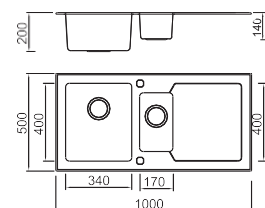

Size/ 860X500mm
Depth/ 200mm
Surface/ Matt
Thickness/ 0.8mm
Material/SUS304#

ICHOGRAPHY