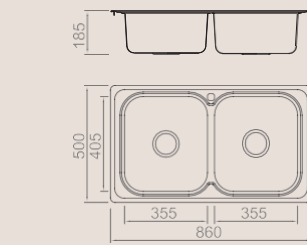

BL-812

Double style

1. Double series design is elegant, simple. With delicate detail processing. The functionality design, competitive price bring the hot sale.
2. Automatic waste design, excellent water falling devise.
3. Mooth material, wonderful texture.
4. Excellent function, modern design.

HANSBACH DOUBLE STYLE

Stainless steel

SPECIFICATION

Colour/Finish

HANSBACH DOUBLE STYLE

Stainless steel

SPECIFICATION

Colour/Finish