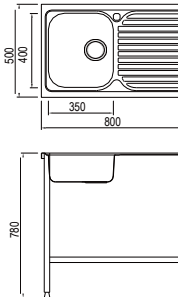

ICHTNOGRAPHY