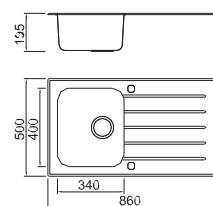

BL-771
Installation method

ICHOGRAPHY

Size/ 860X500mm
Depth/ 195mm
Surface/ Matt
Thickness/ 0.8mm
Material/SUS304#