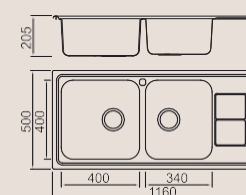

BL-892

Installation method

Size/ 970X500mm
Depth/ 200mm
Surface /Satin /Polish /
Ele-pearl /Dekor /Linen
Thickness/ 0.8mm
Material/SUS304#

BL-893

Installation method

Size/ 1160X500mm
Depth/ 205mm
Surface /Satin /Polish /
Ele-pearl /Dekor /Linen
Thickness/ 0.8mm
Material/SUS304#