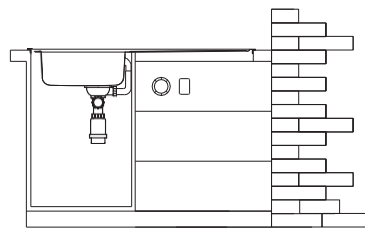

ICHTNOGRAPHY

HANSBACH WELDING STYLE

Stainless steel