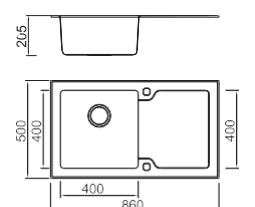

BL-764
Installation method

ICHOGRAPHY