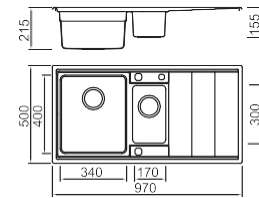

BL-713
Installation method

Size/ 970X500mm
Depth/ 215mm
Surface/ Satin
Thickness/ 0.8mm
Material/SUS304#

ICHOGRAPHY

BL-715L
Installation method

Size/ 1160X500mm
Depth/ 220mm
Surface/ Satin
Thickness/ 0.8mm
Material/SUS304#