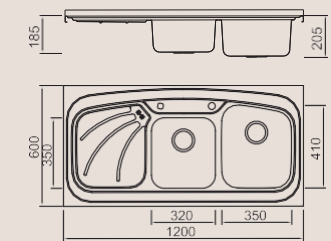

Size/ 1200X600mm
Depth/ 205mm
Surface /Satin /Polish /
Ele-pearl /Dekor /Linen
Thickness/ 0.8mm
Material/SUS304#