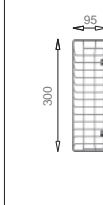

MODEL/BL-321
SIZE/300X95mm