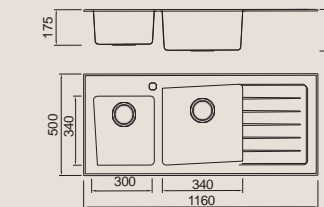

BL-759BR
Installation method

Size/ 1160X500mm
Depth/ 205mm
Surface / Matt
Thickness/ 0.8mm
Material/SUS304#

ICHTNOGRAPHY

Included accessories

Cutting board with scope of supply MODEL/BL-574 SIZE/490X250mm 	Cutting board with scope of supply MODEL/BL-575A SIZE/490X300X5mm 	Cutting board with scope of supply MODEL/BL-575B SIZE/490X300X5mm 	Crockery basket (※equipped with) MODEL/BL-517 SIZE/398X230mm 	Crockery basket and stack MODEL/BL-510 SIZE/320X190mm 	Crockery basket and stack MODEL/BL-501 SIZE/320X195mm 	Soap dispenser MODEL/BL-595 
---	--	--	--	--	--	---