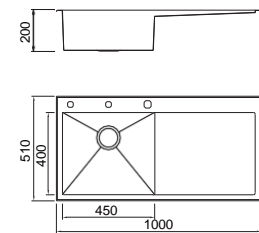

BL-731 Installation method

ICHOGRAPHY

Size/ 780X510mm
Depth/ 200mm
Surface/ Satin
Thickness/ 1.2mm
Material/SUS304#

Right Angles

BL-733 Installation method

ICHOGRAPHY

Size/ 1000X510mm
Depth/ 200mm
Surface/ Satin
Thickness/ 1.2mm
Material/SUS304#