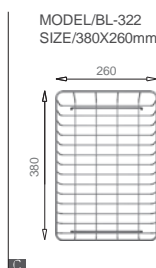

Size/ 860X510mm
Depth/ 200mm
Surface/ Satin
Thickness/ 3.0mm/1.2mm
Material/SUS304#

ICHOGRAPHY

Included accessories

Cutting board with scope of supply

Crockery basket and stack

Crockery basket and stack

Drain