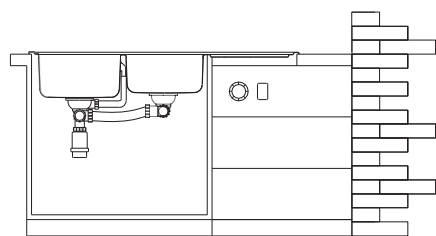

ICHTNOGRAPHY