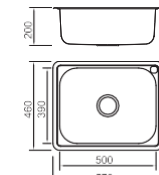

ICHOGRAPHY