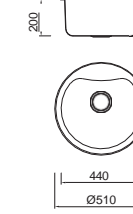

BL-836P
Installation
method

ICHTNOGRAPHY