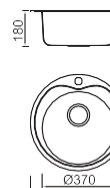

ICHTNOGRAPHY

ICHTNOGRAPHY

ICHTNOGRAPHY

ICHTNOGRAPHY

ICHTNOGRAPHY

ICHTNOGRAPHY

Size/Ø 450mm
Depth/ 145mm
Surface /Satin /Polish /
Ele-pearl /Dekor /Linen
Thickness/ 0.6~0.8mm
Material/SUS304#

Size/Ø 490mm
Depth/ 180mm
Surface /Satin /Polish /
Ele-pearl /Dekor /Linen
Thickness/ 0.6~0.8mm
Material/SUS304#