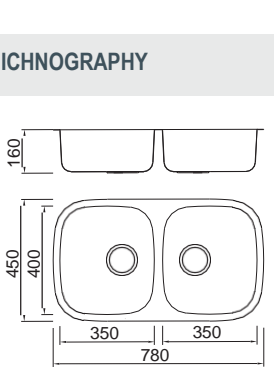

Size/ 780X450mm
Depth/ 160mm
Surface/ Matt
Thickness/ 0.8~1.0mm
Material/SUS304#