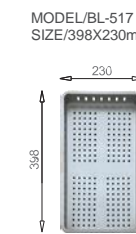

Crockery basket (※equipped with)