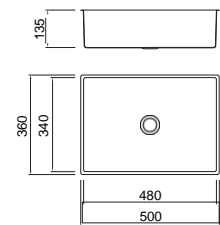

Size/ 500X360mm
Depth/ 135mm
Surface/ Copper/PVD
Thickness/ 1.2mm
Material/SUS304#