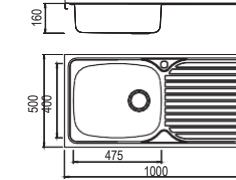

ICHTNOGRAPHY