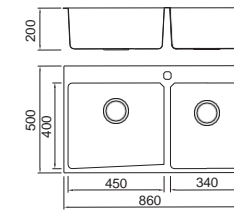

HANSBACH RADIUS 20MM
STYLE
Stainless steel

SPECIFICATION
Colour/Finish

Hansbach RADIUS 20MM STYLE
Stainless steel

SPECIFICATION
Colour/Finish

HANSBACH RADIUS 20MM
STYLE
Stainless steel

SPECIFICATION
Colour/Finish

Hansbach RADIUS 20MM STYLE
Stainless steel

SPECIFICATION
Colour/Finish