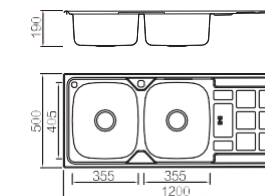

Size/ 1200X500mm
Depth/ 190mm
Surface /Satin /Polish / Ele-pearl /Dekor /Linen
Thickness/ 0.8mm
Material/SUS304#

HANSBACH WELDING STYLE
Stainless steel

SPECIFICATION
Colour/Finish

HANSBACH WELDING STYLE
Stainless steel

SPECIFICATION
Colour/Finish

HANSBACH WELDING STYLE
Stainless steel

SPECIFICATION
Colour/Finish

HANSBACH WELDING STYLE
Stainless steel

SPECIFICATION
Colour/Finish