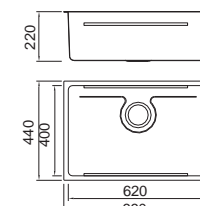

BL-685B
Installation
method

ICHTNOGRAPHY

ICHTNOGRAPHY

ICHTNOGRAPHY

ICHTNOGRAPHY

Size/ 440X500mm
Depth/ 200mm
Surface/ Matt
Thickness/ 0.8-1.0mm
Material/SUS304#

Size/ 540X500mm
Depth/ 200mm
Surface/ Matt
Thickness/ 0.8-1.0mm
Material/SUS304#