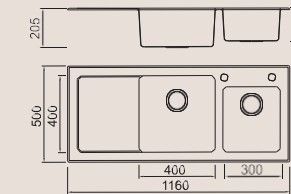

BL-763B
Installation method

BL-765BL
Installation method

Size/ 1160X500mm
Depth/ 205mm
Surface/ Matt
Thickness/ 0.8mm
Material/SUS304#

BL-765BR
Installation method

Size/ 1160X500mm
Depth/ 205mm
Surface/ Matt
Thickness/ 0.8mm
Material/SUS304#