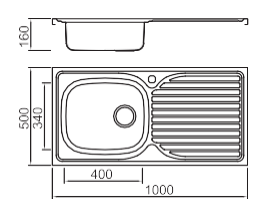

BL-929
Installation method

Size/ 1000X500mm
Depth/ 160mm
Surface /Satin /Polish /
Ele-pearl /Dekor /Linen
Thickness/ 0.6-0.7mm
Material/SUS304#

ICHTNOGRAPHY