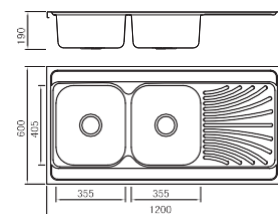

Size/ 1200X600mm
Depth/ 205mm
Surface /Satin /Polish /
Ele-pearl /Dekor /Linen
Thickness/ 0.8mm
Material/SUS304#

Size/ 1200X600mm
Depth/ 190mm
Surface /Satin /Polish /
Ele-pearl /Dekor /Linen
Thickness/ 0.6-0.8mm
Material/SUS304#

HANSBACH LAY ON STYLE
Stainless steel

SPECIFICATION
Colour/Finish

HANSBACH LAY ON STYLE
Stainless steel

SPECIFICATION
Colour/Finish