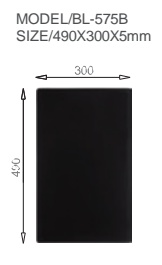

Included accessories

Cutting board with scope of supply

Cutting board with scope of supply

Cutting board with scope of supply

Crockery basket (※equipped with)

Crockery basket and stack

Crockery basket and stack

Soap dispenser