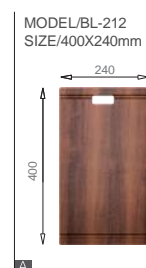

Included accessories

Cutting board with scope of supply