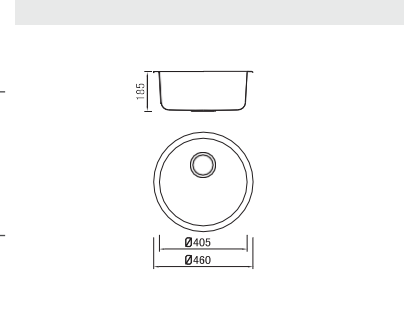

ICHOGRAPHY

ICHOGRAPHY

ICHOGRAPHY

ICHOGRAPHY

ICHOGRAPHY

ICHOGRAPHY

ICHOGRAPHY

Size/Ø 460mm
Depth/ 185mm
Surface /Satin /Polish / Ele-pearl /Dekor /Linen
Thickness/ 0.6~0.8mm
Material/SUS304#