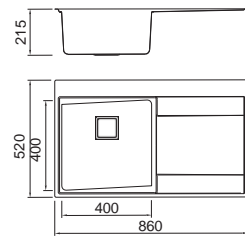

BL-696
Installation
method

ICHTNOGRAPHY

Size/ 860X520mm
Depth/ 215mm
Surface/ Matt
Thickness/ 1.2mm
Material/SUS304#