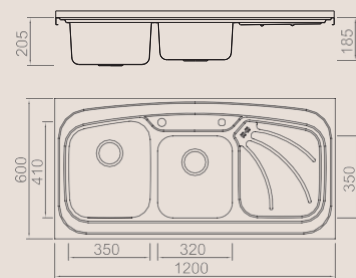

ICHTNOGRAPHY