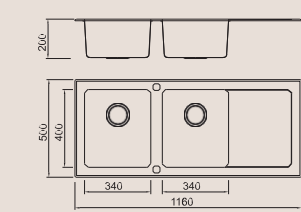

BL-766
Installation method

Size/ 1160X500mm
Depth/ 200mm
Surface/ Matt
Thickness/ 0.8mm
Material/SUS304#