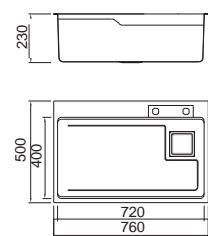

ICHTNOGRAPHY

Size/ 760X500mm
Depth/ 230mm
Surface/ Matt
Thickness/ 0.8~1.0mm
Material/SUS304#