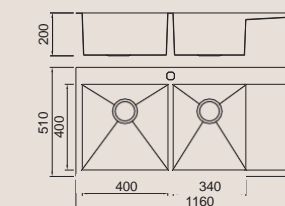

BL-7106
Installation method

Size/ 1160X510mm
Depth/ 200mm
Surface/ Satin
Thickness/ 3.0mm/1.2mm
Material/SUS304#