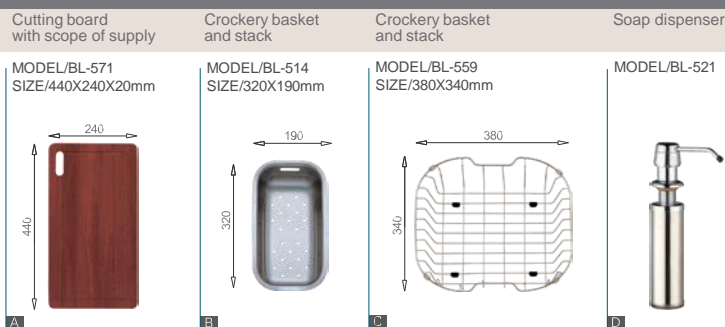

BL-894

Installation method

Size/ 1160X500mm
Depth/ 200mm
Surface /Satin /Polish /
Ele-pearl /Dekor /Linen
Thickness/ 0.8mm
Material/SUS304#

Included accessories

Arc.

Round

One Piece

Welding