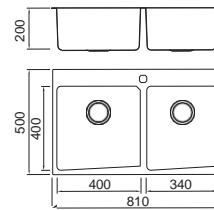

HANSBACH RADIUS 20MM
STYLE
Stainless steel

SPECIFICATION
Colour/Finish

Hansbach RADIUS 20MM STYLE
Stainless steel

SPECIFICATION
Colour/Finish

HANSBACH RADIUS 20MM
STYLE
Stainless steel

SPECIFICATION
Colour/Finish

Hansbach RADIUS 20MM STYLE
Stainless steel

SPECIFICATION
Colour/Finish