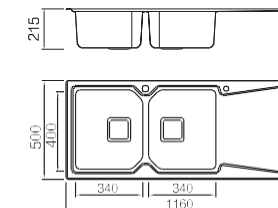

ICHTNOGRAPHY

Size/ 1160x500mm
Depth/ 215mm
Surface/ Matt
Thickness/ 1.2mm
Material/SUS304#