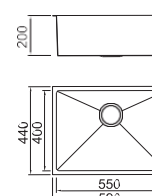

R10

ICHOGRAPHY

BL-737
Installation method

Size/ 745X440mm
Depth/ 200mm
Surface/ Satin
Thickness/ 1.2mm
Material/SUS304#