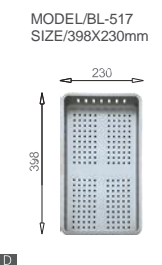

Included accessories

Cutting board with scope of supply

Cutting board with scope of supply

Cutting board with scope of supply

Crockery basket (※equipped with)

Crockery basket and stack

Crockery basket and stack

Soap dispenser