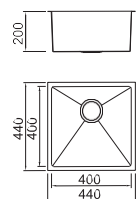

R10

ICHOGRAPHY

BL-785
Installation method

Size/ 540X440mm
Depth/ 200mm
Surface/ Satin
Thickness/ 1.2mm
Material/SUS304#