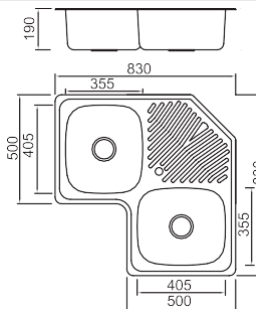

Size/ 830X830mm
Depth/ 190mm
Surface /Satin /Polish / Ele-pearl /Dekor /Linen
Thickness/ 0.8~1.0mm
Material/SUS304#