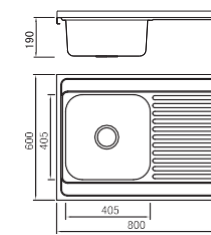

BL-864
Installation method

Size/ 800X600mm
Depth/ 190mm
Surface /Satin /Polish /
Ele-pearl /Dekor /Linen
Thickness/ 0.6~0.8mm
Material/SUS304#