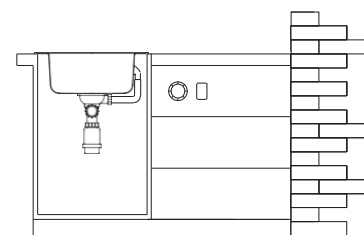

Size/ 1200X600mm
Depth/ 190mm
Surface /Satin /Polish /
Ele-pearl /Dekor /Linen
Thickness/ 0.8mm
Material/SUS304#

Size/ 1200X600mm
Depth/ 205mm
Surface /Satin /Polish /
Ele-pearl /Dekor /Linen
Thickness/ 0.8mm
Material/SUS304#