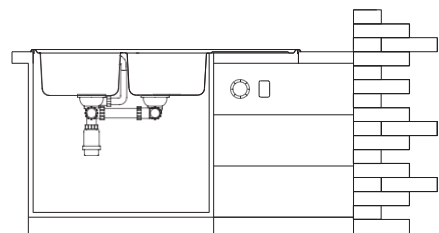

ICHTNOGRAPHY

HANSBACH ROME STYLE

Stainless steel

SPECIFICATION

Colour/Finish