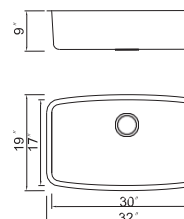

Size/ 32"X19"
Depth/ 10"
Surface /Satin /Polish /
Ele-pearl /Dekor /Linen
Thickness/ 20Gauge
Material/SUS304#