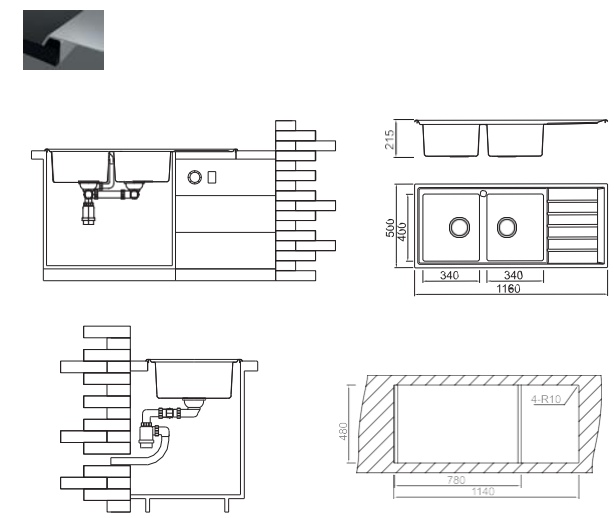

ICHTNOGRAPHY