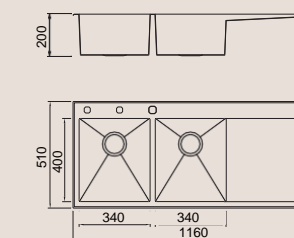

Arc.

Round

One Piece

Welding

Lay on

Russia

Single

Double

Domestic

Accessories