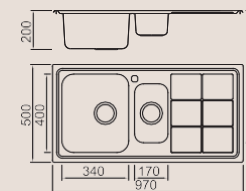

BL-893

Installation method

Size/ 1160X500mm
Depth/ 205mm
Surface /Satin /Polish /
Ele-pearl /Dekor /Linen
Thickness/ 0.8mm
Material/SUS304#