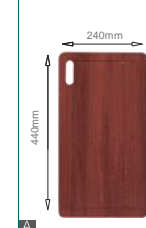

Included accessories

Cutting board with scope of supply

MODEL/BL-571
SIZE/440X240X20mm

Cutting board with scope of supply

MODEL/BL-576
SIZE/430X240X20mm

Crockery basket (equipped with)

MODEL/BL-510
SIZE/190X320mm