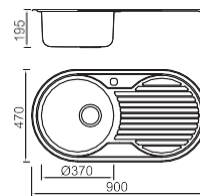

ICHTOGRAPHY

SPECIFICATION

Colour/Finish

BL-831

Installation method

Size/ 900X470mm
Depth/ 195mm
Surface /Satin /Polish / Ele-pearl /Dekor /Linen
Thickness/ 0.6~0.8mm
Material/SUS304#

SPECIFICATION

Colour/Finish

BL-832A

Installation method

Size/ 900X470mm
Depth/ 195mm
Surface /Satin /Polish / Ele-pearl /Dekor /Linen
Thickness/ 0.6~0.8mm
Material/SUS304#