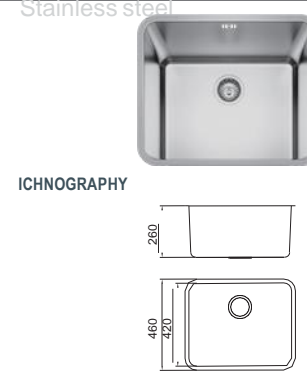

BL-885

Installation method

Size/450X450mm
Depth/ 190mm
Surface /Satin /Polish /
Ele-pearl /Dekor /Linen
Thickness/ 0.8mm
Material/SUS304#

BL-620

Installation method

Size/560X460mm
Depth/ 260mm
Surface /Satin /Polish /
Ele-pearl /Dekor /Linen
Thickness/ 0.8mm
Material/SUS304#