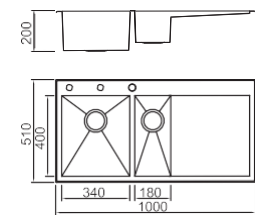

Size/ 1000X510mm
Depth/ 200mm
Surface /Satin
Thickness/ 1.2mm
Material/SUS304#