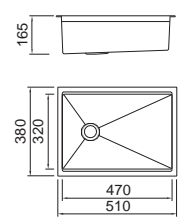

BL-630
Installation
method

ICHOGRAPHY

Size/ 630X475mm
Depth/ 160mm
Surface /Satin /Polish /
Ele-pearl /Dekor /Linen
Thickness/ 0.8mm
Material/SUS304#

BL-5138A
Installation
method

ICHOGRAPHY

Size/ 510X380mm
Depth/ 165mm
Surface /Satin /Polish /
Ele-pearl /Dekor /Linen
Thickness/ 0.8mm
Material/SUS304#