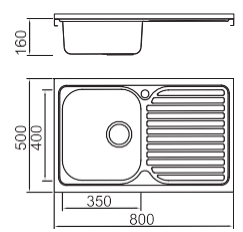

BL-834C
Installation method

Size/ 800X500mm
Depth/ 160mm
Surface /Satin /Polish /
Ele-pearl /Dekor /Linen
Thickness/ 0.6-0.7mm
Material/SUS304#

ICHTNOGRAPHY

HANSBACH ONE PIECE STYLE
Stainless steel

SPECIFICATION
Colour/Finish