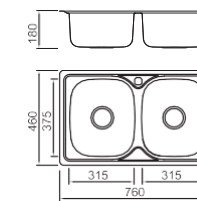

ICHTNOGRAPHY

Size/760X460mm
Depth/ 180mm
Surface /Satin /Polish / Ele-pearl /Dekor /Linen
Thickness/ 0.6~0.8mm
Material/SUS304#