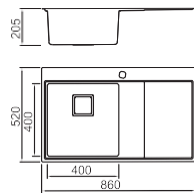

BL-667

ICHTNOGRAPHY

BL-660
Installation
method

Size/ 860X520mm
Depth/ 205mm
Surface/ Matt
Thickness/ 1.2mm
Material/SUS304#

ICHTNOGRAPHY

BL-662
Installation
method

Size/ 1000X520mm
Depth/ 205mm
Surface/ Matt
Thickness/ 1.2mm
Material/SUS304#