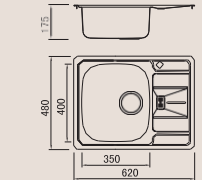

BL-908

Installation method

Size/ 620X480mm
Depth/ 175mm
Surface /Satin /Polish /
Ele-pearl /Dekor /Linen
Thickness/ 0.6~0.7mm
Material/SUS304#