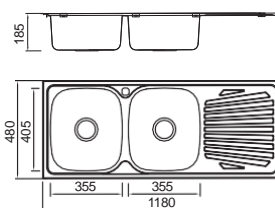

Size/ 1180X480mm
Depth/ 185mm
Surface /Satin /Polish /
Ele-pearl /Dekor /Linen
Thickness/ 0.8mm
Material/SUS304#