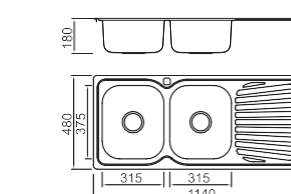

Size/ 780X480mm
Depth/ 180mm
Surface /Satin /Polish /
Ele-pearl /Dekor /Linen
Thickness/ 0.6~0.8mm
Material/SUS304#

Size/ 1140X480mm
Depth/ 180mm
Surface /Satin /Polish /
Ele-pearl /Dekor /Linen
Thickness/0.6~0.8mm
Material/SUS304#