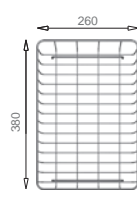

Size/ 540X440mm
Depth/ 200mm
Surface/ Matt
Thickness/ 0.8-1.0mm
Material/SUS304#

Included accessories

Cutting board
with scope of supply

Crockery basket
and stack

Crockery basket
and stack

Drain

MODEL/BL-212
SIZE/400X240x20mm

MODEL/BL-321
SIZE/300X95mm

MODEL/BL-322
SIZE/380X260mm

MODEL/BL-496

NEW
BL-770

Radius 20mm

1. High-quality, simple practical, represents elegant life style
2. Stylish design, with clear angles and edges
3. A perfect match for the kitchen
4. Smooth material, wonderful texture
5. Complete, high quality accessories
6. World first-class new design, classic a piece of art
7. Smooth shining drainer processing
8. Modern individual style
9. Complete, matchable accessories
10. High flatness