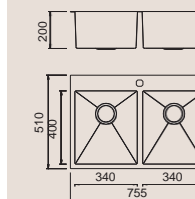

BL-744
Installation method

Size/ 650X510mm
Depth/ 200mm
Surface/ Satin
Thickness/ 1.2mm
Material/SUS304#

BL-747
Installation method

Size/ 755X510mm
Depth/ 200mm
Surface/ Satin
Thickness/ 1.2mm
Material/SUS304#