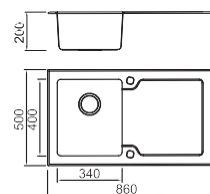

ICHOGRAPHY