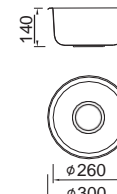

ICHTNOGRAPHY

ICHTNOGRAPHY

ICHTNOGRAPHY

ICHTNOGRAPHY

ICHTNOGRAPHY

ICHTNOGRAPHY

Size/Ø 450mm
Depth/ 145mm
Surface /Satin /Polish /
Ele-pearl /Dekor /Linen
Thickness/ 0.6~0.8mm
Material/SUS304#

Size/Ø 490mm
Depth/ 180mm
Surface /Satin /Polish /
Ele-pearl /Dekor /Linen
Thickness/ 0.6~0.8mm
Material/SUS304#