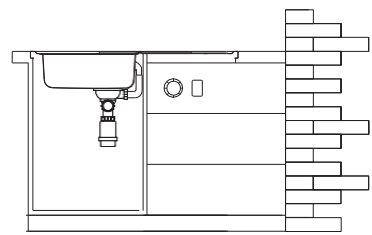

ICHTNOGRAPHY