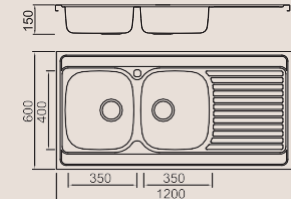

BL-934B
Installation method

Size/ 1200X500mm
Depth/ 150mm
Surface /Satin /Polish /
Ele-pearl /Dekor /Linen
Thickness/ 0.6-0.7mm
Material/SUS304#

BL-935B
Installation method

Size/ 1200X600mm
Depth/ 150mm
Surface /Satin /Polish /
Ele-pearl /Dekor /Linen
Thickness/ 0.6-0.7mm
Material/SUS304#