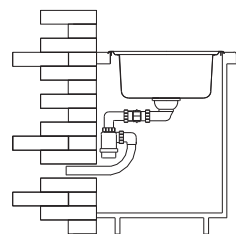

ICHTNOGRAPHY

HANSBACH ROME STYLE

Stainless steel

SPECIFICATION

Colour/Finish