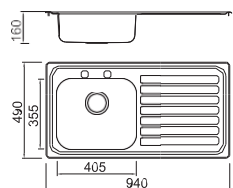

Size/ 940X490mm
Depth/ 160mm
Surface /Satin /Polish /
Ele-pearl /Dekor /Linen
Thickness/ 0.6~0.8mm
Material/SUS304#