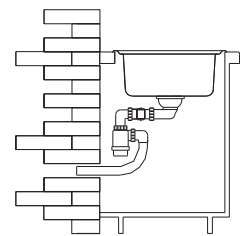

ICHTOGRAPHY