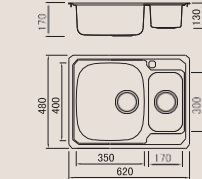

BL-908B

Installation method

Size/ 620X480mm
Depth/ 170mm
Surface /Satin /Polish /
Ele-pearl /Dekor /Linen
Thickness/ 0.6~0.7mm
Material/SUS304#