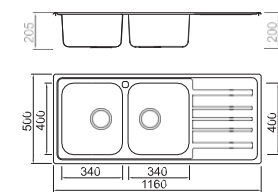

ICHTNOGRAPHY