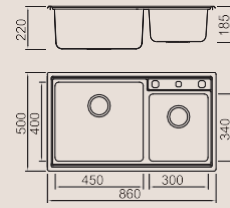

BL-729L/R

Installation method

Size/ 860X500mm
Depth/ 220mm
Surface/ Matt
Thickness/ 0.8mm
Material/SUS304#