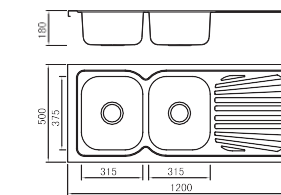

ICHOGRAPHY