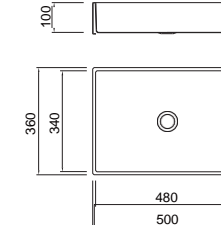

ICHTNOGRAPHY

ICHTNOGRAPHY

Size/ 500X360mm
Depth/ 135mm
Surface/ Satin
Thickness/ 1.2mm
Material/SUS304#

Size/ 500X360mm
Depth/ 135mm
Surface/ Gold/PVD
Thickness/ 1.2mm
Material/SUS304#

Size/ 500X360mm
Depth/ 100mm
Surface/ Satin
Thickness/ 1.2mm
Material/SUS304#