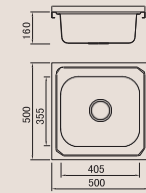

ICHTOGRAPHY