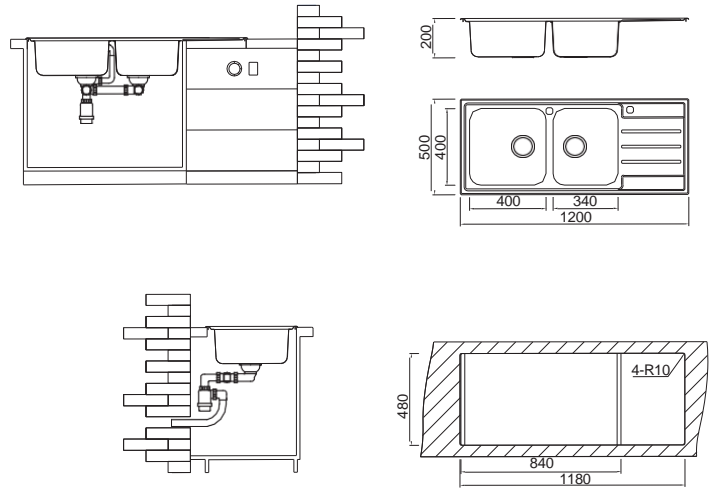

ICHTNOGRAPHY