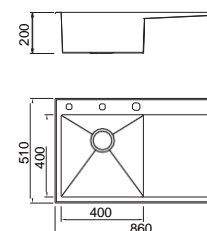

Domestic

Accessories

Right Angles

BL-732 Installation method

ICHOGRAPHY

Size/ 860X510mm
Depth/ 200mm
Surface/ Satin
Thickness/ 1.2mm
Material/SUS304#

Right Angles

BL-734 Installation method