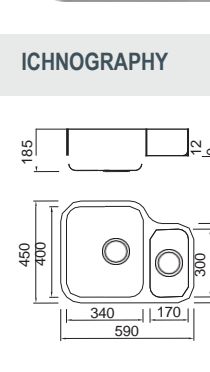

Size/ 590X450mm
Depth/ 185mm
Surface/ Matt
Thickness/ 0.8~1.0mm
Material/SUS304#