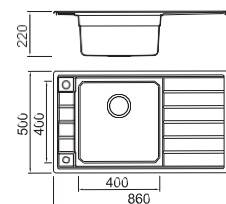

BL-724
Installation method

Size/ 970X500mm
Depth/ 215mm
Surface/ Satin
Thickness/ 0.8mm
Material/SUS304#

ICHTNOGRAPHY