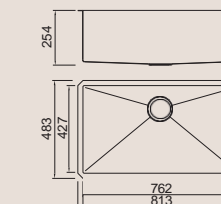

ICHTNOGRAPHY