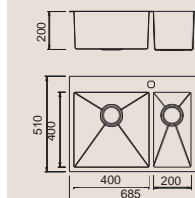

BL-746
Installation method

Size/ 685X510mm
Depth/ 200mm
Surface/ Satin
Thickness/ 1.2mm
Material/SUS304#