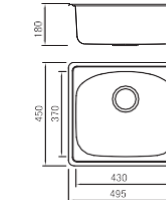

ICHTNOGRAPHY

SPECIFICATION Colour/Finish

BL-604 Installation method

Size/ 480X430mm
Depth/ 180mm
Surface /Satin /Polish /
Ele-pearl /Dekor /Linen
Thickness/ 0.6~0.8mm
Material/SUS304#

SPECIFICATION Colour/Finish

BL-605 Installation method

Size/ 495X450mm
Depth/ 180mm
Surface /Satin /Polish /
Ele-pearl /Dekor /Linen
Thickness/ 0.6~0.8mm
Material/SUS304#