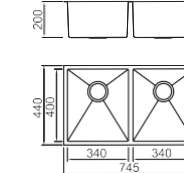

Size/ 745X440mm
Depth/ 200mm
Surface/ Satin
Thickness/ 1.2mm
Material/SUS304#