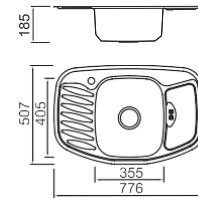

Size/ 776X507mm
Depth/ 185mm
Surface /Satin /Polish / Ele-pearl /Dekor /Linen
Thickness/ 0.6~0.8mm
Material/SUS304#