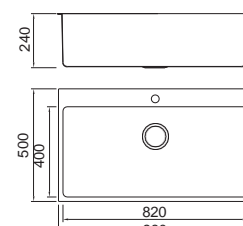

SPECIFICATION
Colour/Finish

BL-686
Installation
method

Size/ 760X500mm
Depth/ 240mm
Surface/ Matt
Thickness/ 0.8~1.0mm
Material/SUS304#

Hansbach RADIUS 20MM STYLE
Stainless steel

SPECIFICATION
Colour/Finish

BL-670
Installation
method

Size/ 860X440mm
Depth/ 240mm
Surface/ Matt
Thickness/ 0.8~1.0mm
Material/SUS304#

Hansbach RADIUS 20MM STYLE
Stainless steel

SPECIFICATION
Colour/Finish

BL-687
Installation
method

Size/ 860X500mm
Depth/ 240mm
Surface/ Matt
Thickness/ 0.8~1.0mm
Material/SUS304#

Hansbach RADIUS 20MM STYLE
Stainless steel

SPECIFICATION
Colour/Finish

BL-669B
Installation
method

Size/ 760X440mm
Depth/ 240mm
Surface/ Matt
Thickness/ 0.8~1.0mm
Material/SUS304#