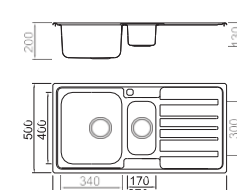

BL-806

Installation method

Size/ 970X500mm
Depth/ 200mm
Surface /Satin /Polish /
Ele-pearl /Dekor /Linen
Thickness/ 0.8mm
Material/SUS304#

ICHTNOGRAPHY

ICHTNOGRAPHY

HANSBACH ROME STYLE

Stainless steel

SPECIFICATION