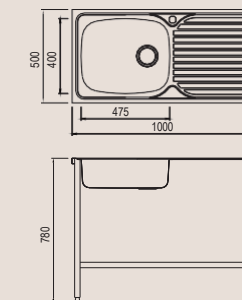

ICHTNOGRAPHY