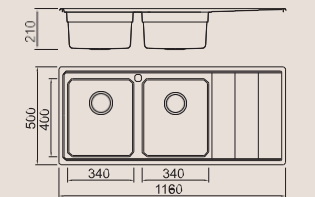

BL-716
Installation method

Size/ 1160X500mm
Depth/ 210mm
Surface/ Satin
Thickness/ 0.8mm
Material/SUS304#

HANSBACH RADIUS 20MM STYLE
Stainless steel

SPECIFICATION
Colour/Finish

HANSBACH RADIUS 20MM STYLE
Stainless steel