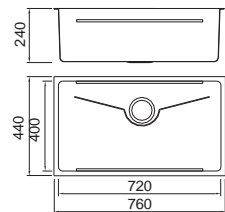

Size/ 860X500mm
Depth/ 240mm
Surface/ Matt
Thickness/ 0.8~1.0mm
Material/SUS304#

Hansbach RADIUS 20MM STYLE
Stainless steel

SPECIFICATION
Colour/Finish

BL-669B
Installation
method

Size/ 760X440mm
Depth/ 240mm
Surface/ Matt
Thickness/ 0.8~1.0mm
Material/SUS304#