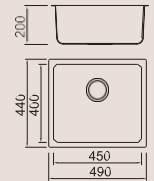

BL-794
Installation
method

Size/ 490X440mm
Depth/ 200mm
Surface/ Matt
Thickness/ 0.8-1.0mm
Material/SUS304#