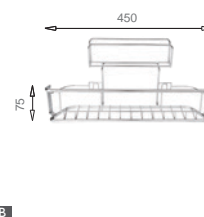

MODEL/BL-330
SIZE/450X75mm