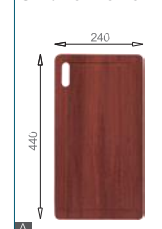

Included accessories

Cutting board with scope of supply

Cutting board with scope of supply

Crockery basket and stack

Crockery basket and stack

MODEL/BL-571
SIZE/440X240X20mm