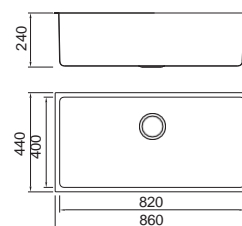

Hansbach RADIUS 20MM STYLE
Stainless steel

SPECIFICATION
Colour/Finish