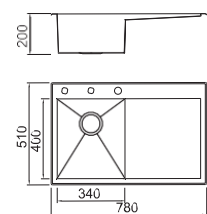

BL-731B Installation method

ICHOGRAPHY

Size/ 780X510mm
Depth/ 200mm
Surface /Satin
Thickness/ 1.2mm
Material/SUS304#