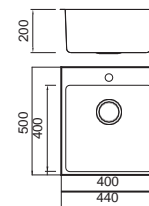

BL-685B
Installation
method

ICHTNOGRAPHY

ICHTNOGRAPHY

ICHTNOGRAPHY

ICHTNOGRAPHY

Size/ 440X500mm
Depth/ 200mm
Surface/ Matt
Thickness/ 0.8-1.0mm
Material/SUS304#

Size/ 540X500mm
Depth/ 200mm
Surface/ Matt
Thickness/ 0.8-1.0mm
Material/SUS304#