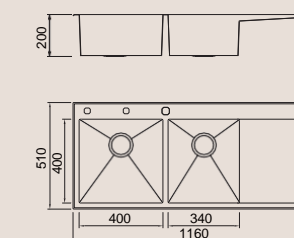

Arc.

Round

One Piece

Welding

Lay on

Russia

Single

Double

Domestic

Accessories