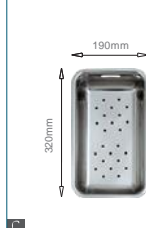

Included accessories

Cutting board with scope of supply

MODEL/BL-571
SIZE/440X240X20mm

Cutting board with scope of supply

MODEL/BL-576
SIZE/430X240X20mm

Crockery basket (equipped with)

MODEL/BL-510
SIZE/190X320mm