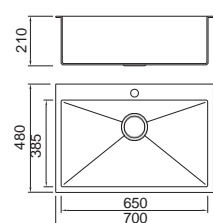

ICHTNOGRAPHY