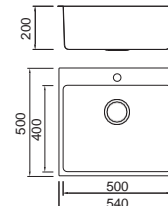

BL-685B
Installation
method

ICHTNOGRAPHY

ICHTNOGRAPHY

ICHTNOGRAPHY

ICHTNOGRAPHY

Size/ 440X500mm
Depth/ 200mm
Surface/ Matt
Thickness/ 0.8-1.0mm
Material/SUS304#

Size/ 540X500mm
Depth/ 200mm
Surface/ Matt
Thickness/ 0.8-1.0mm
Material/SUS304#