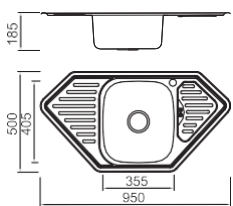

Size/ 950X500mm
Depth/ 185mm
Surface /Satin /Polish / Ele-pearl /Dekor /Linen
Thickness/ 0.6~0.8mm
Material/SUS304#