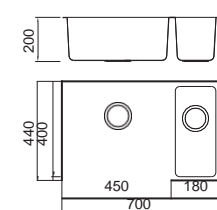

ICHTNOGRAPHY

Size/ 700X440mm
Depth/ 200mm
Surface/ Matt
Thickness/ 0.8~1.0mm
Material/SUS304#

BL-677
Installation
method

ICHTNOGRAPHY

Size/ 810X440mm
Depth/ 200mm
Surface/ Matt
Thickness/ 0.8~1.0mm
Material/SUS304#