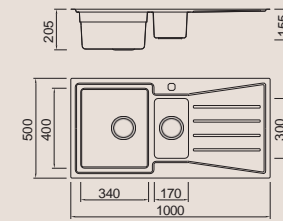

ICHTNOGRAPHY

BL-666
Installation
method

Size/ 1000X500mm
Depth/ 210mm
Surface/ Matt
Thickness/1.2mm
Material/SUS304#

BL-667
Installation
method

Size/ 1000X500mm
Depth/ 205mm
Surface/ Matt
Thickness/1.2mm
Material/SUS304#