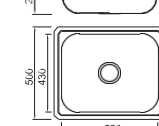

ICHOGRAPHY