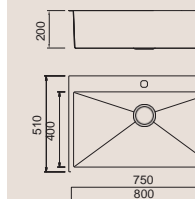

BL-745
Installation method

Size/ 800X510mm
Depth/ 200mm
Surface/ Satin
Thickness/ 1.2mm
Material/SUS304#