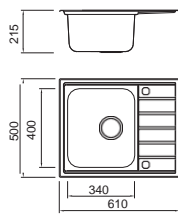

Size/ 610X500mm
Depth/ 215mm
Surface /Satin /Polish /
Ele-pearl /Dekor /Linen
Thickness/ 0.8mm
Material/SUS304#