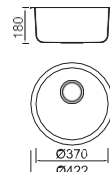

Size/Ø 422mm
Depth/ 180mm
Surface /Satin /Polish /
Ele-pearl /Dekor /Linen
Thickness/ 0.6~0.8mm
Material/SUS304#

HANSBACH ROUND STYLE
Stainless steel

SPECIFICATION
Colour/Finish

HANSBACH ROUND STYLE
Stainless steel

SPECIFICATION
Colour/Finish

HANSBACH ROUND STYLE
Stainless steel

SPECIFICATION
Colour/Finish

HANSBACH ROUND STYLE
Stainless steel

SPECIFICATION
Colour/Finish