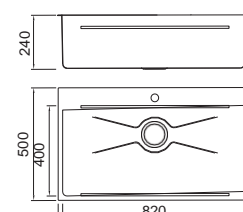

Size/ 860X440mm
Depth/ 240mm
Surface/ Matt
Thickness/ 0.8~1.0mm
Material/SUS304#

Hansbach RADIUS 20MM STYLE
Stainless steel

SPECIFICATION
Colour/Finish

BL-687B
Installation
method

Size/ 860X500mm
Depth/ 240mm
Surface/ Matt
Thickness/ 0.8~1.0mm
Material/SUS304#