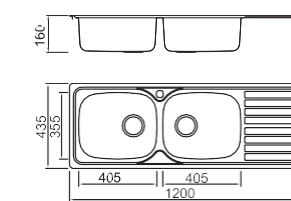

ICHTNOGRAPHY

HANSBACH WELDING STYLE

Stainless steel