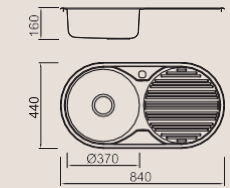

ICHTNOGRAPHY