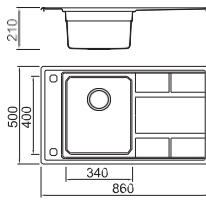

ICHTNOGRAPHY

BL-701
Installation method

Size/ 860X500mm
Depth/ 210mm
Surface/ Satin
Thickness/ 0.8mm
Material/SUS304#

ICHTNOGRAPHY

BL-703
Installation method

Size/ 970X500mm
Depth/ 215mm
Surface/ Satin
Thickness/ 0.8mm
Material/SUS304#