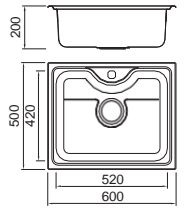

BL-633
Installation method

Size/ 600X500mm
Depth/ 200mm
Surface/ Satin
Thickness/ 0.8~1.0mm
Material/SUS304#

ICHTNOGRAPHY