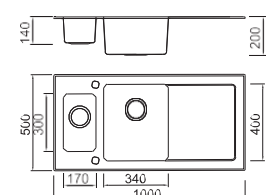

Size/ 860X500mm
Depth/ 205mm
Surface/ Matt
Thickness/ 0.8mm
Material/SUS304#

ICHOGRAPHY