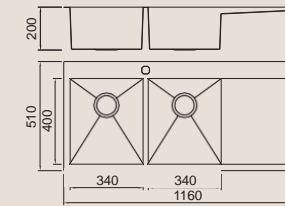

ICHOGRAPHY

BL-7104
Installation method

Size/ 1000X510mm
Depth/ 200mm
Surface/ Satin
Thickness/ 3.0mm/1.2mm
Material/SUS304#

BL-7105
Installation method

Size/ 1160X510mm
Depth/ 200mm
Surface/ Satin
Thickness/ 3.0mm/1.2mm
Material/SUS304#