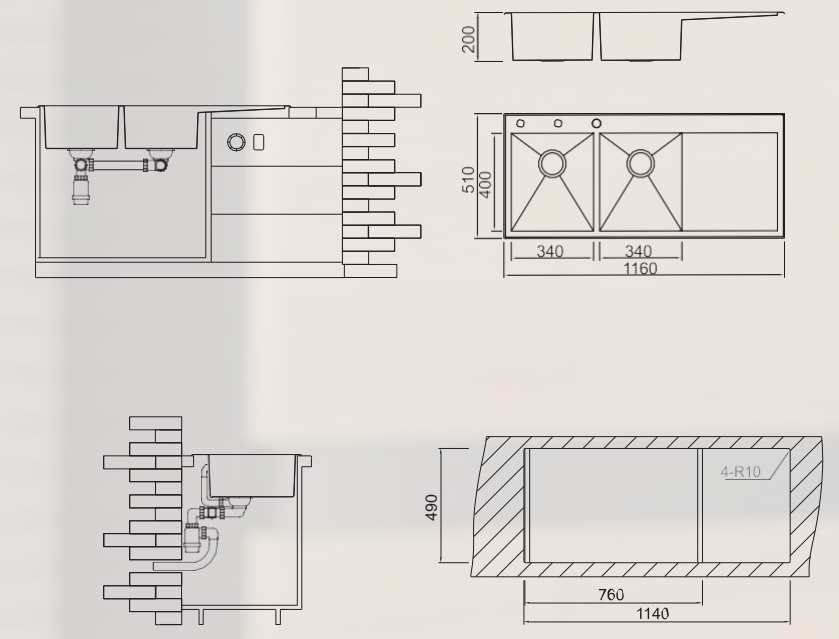

BL-736B

- 1.Popular style.master piece of art.
- 2.Hand welding make the perfect flatness.
- 3.Mooth material.wonderful texture.
- 4.Clear edges and corners.flat countertop.
- 5.Complete accessories.excellent quality

ICHTNOGRAPHY