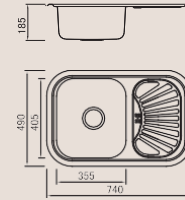

BL-881
Installation
method

Size/ 740X490mm
Depth/ 185mm
Surface /Satin /Polish /
Ele-pearl /Dekor /Linen
Thickness/ 0.6-0.8mm
Material/SUS304#