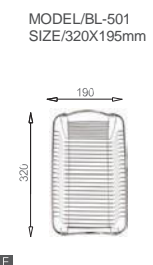

Included accessories

Cutting board with scope of supply

Cutting board with scope of supply

Cutting board with scope of supply

Crockery basket (equipped with)

Crockery basket and stack

Crockery basket and stack

Soap dispenser