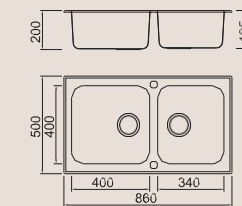

BL-777
Installation method

Size/ 860X500mm
Depth/ 200mm
Surface/ Matt
Thickness/ 0.8mm
Material/SUS304#

Included accessories

Cutting board with scope of supply

Cutting board with scope of supply

Crockery basket and stack