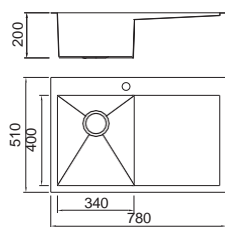

ICHOGRAPHY

BL-7101
Installation method

Size/ 780X510mm
Depth/ 200mm
Surface/ Satin
Thickness/ 3.0mm/1.2mm
Material/SUS304#

ICHOGRAPHY

BL-7103
Installation method

Size/ 1000X510mm
Depth/ 200mm
Surface/ Satin
Thickness/ 3.0mm/1.2mm
Material/SUS304#