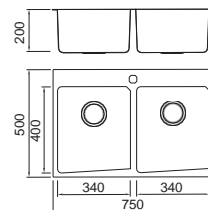

BL-695
Installation
method

Size/ 910X500mm
Depth/ 200mm
Surface/ Matt
Thickness/ 0.8~1.0mm
Material/SUS304#

ICHNOGRAPHY

ICHNOGRAPHY

ICHNOGRAPHY

ICHNOGRAPHY

Radius 20mm

- 1.High-quality, simple practical,represents elegant life style
- 2.Stylish design, with clear angles and edges
3. A perfect match for the kitchen
4. Smooth material, wonderful texture
5. Complete, high quality accessories
- 6.World first-class new design, classic a piece of art
7. Smooth shining drainer processing
8. Modern individual style
9. Complete,matchable accessories
10. High flatness