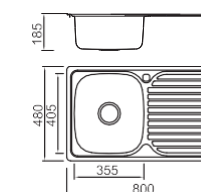

ICHTNOGRAPHY

Size/ 800X480mm
Depth/ 185mm
Surface /Satin /Polish /
Ele-pearl /Dekor /Linen
Thickness/ 0.6~0.8mm
Material/SUS304#