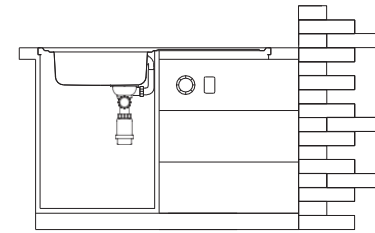

ICHTNOGRAPHY

Radius 20mm

Glass

Hand - Made

PV Sink

Rome

Arc.

Round