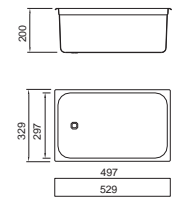

Domestic

Accessories

BL-623

Installation method

Size/ 529X329mm
 Depth/ 200mm
 Surface /Satin /Polish / Ele-pearl /Dekor /Linen
 Thickness/ 0.6~0.8mm
 Material/SUS304#

BL-624

Installation method

Size/ 500X500mm
 Depth/ 180mm
 Surface /Satin /Polish / Ele-pearl /Dekor /Linen
 Thickness/ 0.6~0.8mm
 Material/SUS304#