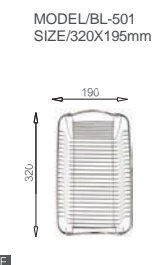

Included accessories

Cutting board with scope of supply

Cutting board with scope of supply

Cutting board with scope of supply

Crockery basket (※equipped with)

Crockery basket and stack

Crockery basket and stack

Soap dispenser