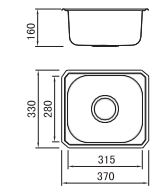

ICHTNOGRAPHY