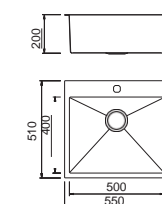

BL-745
Installation method

Size/ 800X510mm
Depth/ 200mm
Surface/ Satin
Thickness/ 1.2mm
Material/SUS304#

ICHTNOGRAPHY

ICHTNOGRAPHY

HANSBACH HAND-MADE STYLE
Stainless steel

SPECIFICATION
Colour/Finish

HANSBACH HAND-MADE STYLE
Stainless steel