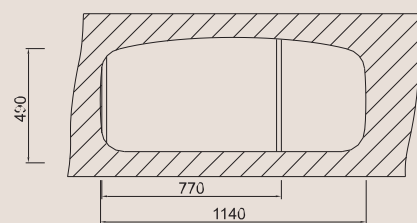

ICHTNOGRAPHY