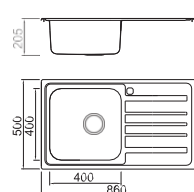

ICHTNOGRAPHY