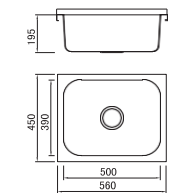

BL-617
Installation method

ICHTNOGRAPHY