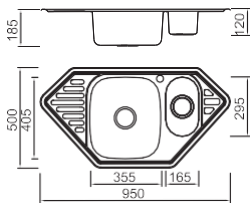

Size/ 950X500mm
Depth/ 185mm
Surface /Satin /Polish / Ele-pearl /Dekor /Linen
Thickness/ 0.6~0.8mm
Material/SUS304#