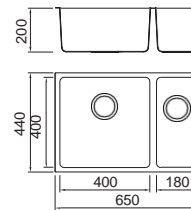

Size/ 650X440mm
Depth/ 200mm
Surface/ Matt
Thickness/ 0.8~1.0mm
Material/SUS304#

BL-982
Installation
method

ICHTNOGRAPHY

Size/ 750X440mm
Depth/ 200mm
Surface/ Matt
Thickness/ 0.8~1.0mm
Material/SUS304#

BL-678
Installation
method