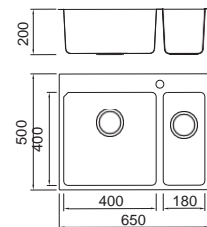

BL-695
Installation
method

Size/ 910X500mm
Depth/ 200mm
Surface/ Matt
Thickness/ 0.8~1.0mm
Material/SUS304#

ICHNOGRAPHY

ICHNOGRAPHY

ICHNOGRAPHY

ICHNOGRAPHY

Radius 20mm

- 1.High-quality, simple practical,represents elegant life style
- 2.Stylish design, with clear angles and edges
3. A perfect match for the kitchen
4. Smooth material, wonderful texture
5. Complete, high quality accessories
- 6.World first-class new design, classic a piece of art
7. Smooth shining drainer processing
8. Modern individual style
9. Complete,matchable accessories
10. High flatness