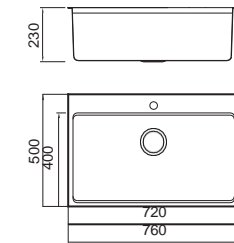

BL-664
Installation
method

ICHTNOGRAPHY

Size/ 760X500mm
Depth/ 230mm
Surface/ Matt
Thickness/ 0.8~1.0mm
Material/SUS304#

Hansbach RADIUS 20MM STYLE
Stainless steel

SPECIFICATION
Colour/Finish

Hansbach RADIUS 20MM STYLE
Stainless steel