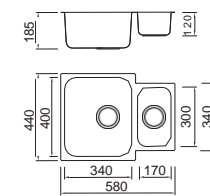

BL-986

Installation method

Size/ 590X450mm
Depth/ 185mm
Surface/ Matt
Thickness/ 0.8~1.0mm
Material/SUS304#