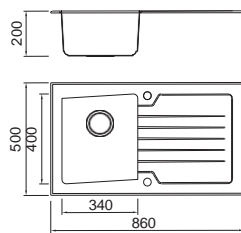

NEW
BL-759BR

BL-767B
Installation method

Size/ 860X500mm
Depth/ 200mm
Surface/ Matt
Thickness/ 0.8mm
Material/SUS304#

ICHTNOGRAPHY

BL-769B
Installation method

Size/ 1000X500mm
Depth/ 200mm
Surface/ Matt
Thickness/ 0.8mm
Material/SUS304#