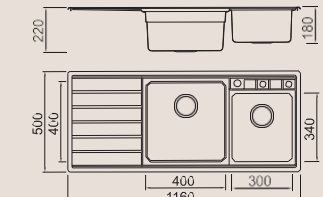

ICHTNOGRAPHY

ICHTNOGRAPHY

BL-725L
Installation method

Size/ 1160X500mm
Depth/ 220mm
Surface/ Satin
Thickness/ 0.8mm
Material/SUS304#

BL-725R
Installation method

Size/ 1160X500mm
Depth/ 220mm
Surface/ Satin
Thickness/ 0.8mm
Material/SUS304#