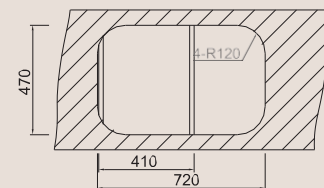

ICHTNOGRAPHY