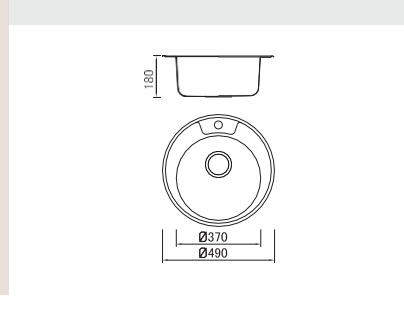

ICHOGRAPHY

ICHOGRAPHY

ICHOGRAPHY

ICHOGRAPHY

ICHOGRAPHY

ICHOGRAPHY

ICHOGRAPHY

Size/Ø 460mm
Depth/ 185mm
Surface /Satin /Polish / Ele-pearl /Dekor /Linen
Thickness/ 0.6~0.8mm
Material/SUS304#