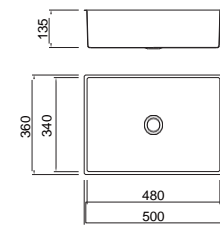

Size/ 500X360mm
Depth/ 135mm
Surface/ Gun/PVD
Thickness/ 1.2mm
Material/SUS304#