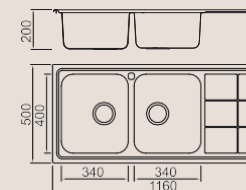

Radius 20mm

Glass

Hand - Made

PV Sink

Rome

Rome style

1. "Modern luxury" is no longer to show off, but a perfect combination of high-end quality, modern, fationate, functional and the practical. ROME series is(gorgeously)showing excellent quality, elegance and good looking descent to the world.
2. Perfect high flatness, complete accessories and easy operation.
3. SUS 304 stainless steel plate,with smooth, shining and strong sand sense.Complete accessones and super practical.
4. Smooth material. wonderful texture,high flatness.
- 5.Smooth shining drainer processing.
- 6.Modern style,multi-functional and good quality.
- 7.Classic modern design,excellent quality.

Radius 20mm

Glass

Hand - Made

PV Sink

Rome

Rome style

1. "Modern luxury" is no longer to show off, but a perfect combination of high-end quality, modern, fationate, functional and the practical. ROME series is(gorgeously)showing excellent quality, elegance and good looking descent to the world.
2. Perfect high flatness, complete accessories and easy operation.
3. SUS 304 stainless steel plate,with smooth, shining and strong sand sense.Complete accessones and super practical.
4. Smooth material. wonderful texture,high flatness.
- 5.Smooth shining drainer processing.
- 6.Modern style,multi-functional and good quality.
- 7.Classic modern design,excellent quality.

ICHTNOGRAPHY

HANSBACH ROME STYLE

Stainless steel

SPECIFICATION

Colour/Finish

ICHTNOGRAPHY

BL-889

Installation method

Size/ 860X500mm
Depth/ 200mm
Surface /Satin /Polish /
Ele-pearl /Dekor /Linen
Thickness/ 0.8mm
Material/SUS304#

BL-890

Installation method

Size/ 860X500mm
Depth/ 205mm
Surface /Satin /Polish /
Ele-pearl /Dekor /Linen
Thickness/ 0.8mm
Material/SUS304#

BL-892

Installation method