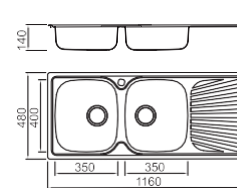

Size/ 1160X480mm
Depth/ 140mm
Surface /Satin /Polish / Ele-pearl /Dekor /Linen
Thickness/ 0.6~0.8mm
Material/SUS304#