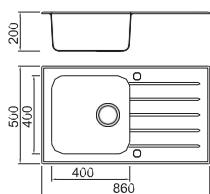

ICHOGRAPHY

Size/ 860X500mm
Depth/ 200mm
Surface/ Matt
Thickness/ 0.8mm
Material/SUS304#