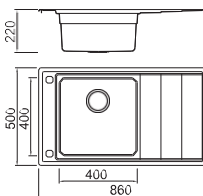

SPECIFICATION
Colour/Finish

BL-712
Installation method

Size/ 860X500mm
Depth/ 220mm
Surface/ Satin
Thickness/ 0.8mm
Material/SUS304#

ICHOGRAPHY

BL-714
Installation method

Size/ 970X500mm
Depth/ 215mm
Surface/ Satin
Thickness/ 0.8mm
Material/SUS304#