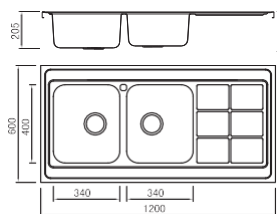

Lay on style

1. Lay on series pay attention to practicality beauty,easy installation and independence,widely used in various kitchen.The whole design is a perfect match for furniture set,showing fine,functional beauty.
2. Simple style,complied with the cabinet will make the perfect furniture set.
3. Automatic waste design,excellent water falling devise
4. Smooth shining counterop processing,with good quality easy cleaning.

Russia style

1. Russia series has a new one-piece design,with fine line,excellent corner processing,and the delicate details.The series are well received from the eastern Europe,such as Poland.
- 2.Complete accessories,easy operation.
- 3.High flatness.

HANSBACH LAY ON STYLE
Stainless steel

SPECIFICATION
Colour/Finish

HANSBACH LAY ON STYLE
Stainless steel

SPECIFICATION
Colour/Finish

ICHOGRAPHY

BL-977
Installation method

BL-858
Installation method

ICHOGRAPHY

ICHOGRAPHY

Size/ 1200X600mm
Depth/ 205mm
Surface /Satin /Polish /
Ele-pearl /Dekor /Linen
Thickness/ 0.8mm
Material/SUS304#

Size/ 1200X600mm
Depth/ 190mm
Surface /Satin /Polish /
Ele-pearl /Dekor /Linen
Thickness/ 0.6-0.8mm
Material/SUS304#

HANSBACH LAY ON STYLE
Stainless steel

SPECIFICATION
Colour/Finish

HANSBACH LAY ON STYLE
Stainless steel

SPECIFICATION
Colour/Finish

BL-920
Installation method

BL-921
Installation method

ICHOGRAPHY

ICHOGRAPHY

Size/ 1200X600mm
Depth/ 190mm
Surface /Satin /Polish /
Ele-pearl /Dekor /Linen
Thickness/ 0.8mm
Material/SUS304#

Size/ 1200X600mm
Depth/ 205mm
Surface /Satin /Polish /
Ele-pearl /Dekor /Linen
Thickness/ 0.8mm
Material/SUS304#