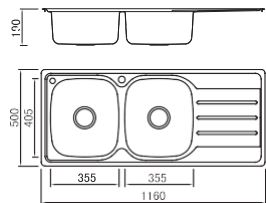

Size/ 1160X500mm
Depth/ 190mm
Surface /Satin /Polish /
Ele-pearl /Dekor /Linen
Thickness/ 0.6~0.8mm
Material/SUS304#