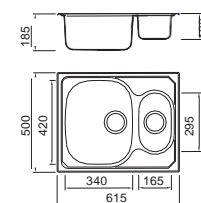

Size/ 615X500mm
Depth/ 185mm
Surface /Satin /Polish /
Ele-pearl /Dekor /Linen
Thickness/ 0.8mm
Material/SUS304#