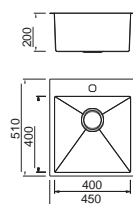

ICHTNOGRAPHY