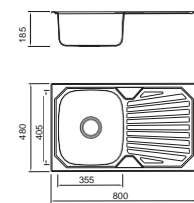

Size/ 800X480mm
Depth/ 185mm
Surface /Satin /Polish /
Ele-pearl /Dekor /Linen
Thickness/ 0.8mm
Material/SUS304#