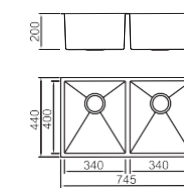

Hand-made

- 1.Popular style.master piece of art.
- 2.Hand welding make the perfect flatness.
- 3.Mooth material.wonderful texture.
- 4.Clear edges and corners.flat countertop.
- 5.Complete accessories.excellent quality

BL-783

HANSBACH HAND-MADE STYLE
Stainless steel

SPECIFICATION
Colour/Finish

HANSBACH HAND-MADE STYLE
Stainless steel

SPECIFICATION
Colour/Finish

HANSBACH HAND-MADE STYLE
Stainless steel

SPECIFICATION
Colour/Finish

HANSBACH HAND-MADE STYLE
Stainless steel

Colour/Finish

R10

ICHOGRAPHY

BL-781
Installation method

Size/ 220X440mm
Depth/ 140mm
Surface/ Satin
Thickness/ 1.2mm
Material/SUS304#

R10

ICHOGRAPHY

BL-783
Installation method

Size/ 440X440mm
Depth/ 200mm
Surface/ Satin
Thickness/ 1.2mm
Material/SUS304#

R10

ICHOGRAPHY

BL-785
Installation method

Size/ 540X440mm
Depth/ 200mm
Surface/ Satin
Thickness/ 1.2mm
Material/SUS304#

BL-983
Installation method

Size/ 590X440mm
Depth/ 200mm
Surface/ Satin
Thickness/ 1.2mm
Material/SUS304#

HANSBACH HAND-MADE STYLE
Stainless steel

SPECIFICATION
Colour/Finish

HANSBACH HAND-MADE STYLE
Stainless steel

SPECIFICATION
Colour/Finish

HANSBACH HAND-MADE STYLE
Stainless steel

SPECIFICATION
Colour/Finish

HANSBACH HAND-MADE STYLE
Stainless steel

SPECIFICATION
Colour/Finish

R10

ICHOGRAPHY

BL-782
Installation method

Size/ 380X440mm
Depth/ 200mm
Surface/ Satin
Thickness/ 1.2mm
Material/SUS304#

R10

ICHOGRAPHY

BL-784
Installation method

Size/ 490X440mm
Depth/ 200mm
Surface/ Satin
Thickness/ 1.2mm
Material/SUS304#

R10

ICHOGRAPHY

BL-786
Installation method

Size/ 590X440mm
Depth/ 200mm
Surface/ Satin
Thickness/ 1.2mm
Material/SUS304#

R10

ICHOGRAPHY

BL-737
Installation method