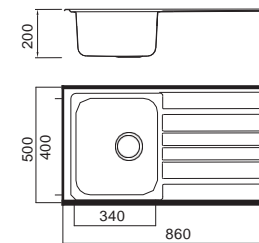

Size/ 860X500mm
Depth/ 200mm
Surface /Satin /Polish /
Ele-pearl /Dekor /Linen
Thickness/ 0.8mm
Material/SUS304#