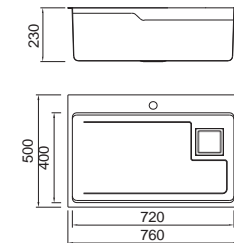

BL-665
Installation
method

ICHTNOGRAPHY

Size/ 760X500mm
Depth/ 230mm
Surface/ Matt
Thickness/ 0.8~1.0mm
Material/SUS304#