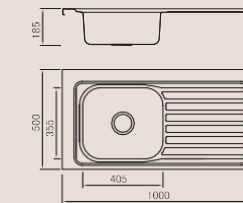

BL-841

Installation method

Size/ 1000X500mm
Depth/ 185mm
Surface /Satin /Polish /
Ele-pearl /Dekor /Linen
Thickness/ 0.6~0.7mm
Material/SUS304#