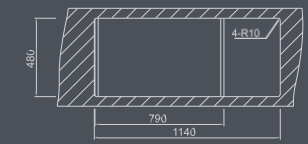

Installation

Cut Out Drawing

Schematic diagram marked out accurate length and width, also with illustration of corner radius.