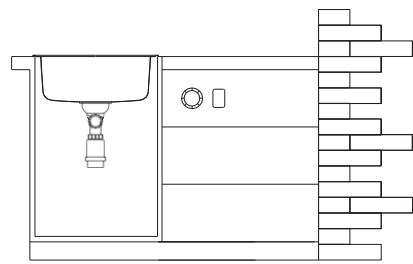

SGNIWARD NOITALLATSNI Installation drawings

HANSBACH SINGLE STYLE

Stainless steel

ICHTNOGRAPHY

HANSBACH SINGLE STYLE

Stainless steel

ICHTNOGRAPHY

SPECIFICATION Colour/Finish

BL-602 Installation method

Size/ 370X330mm
Depth/ 160mm
Surface /Satin /Polish /
Ele-pearl /Dekor /Linen
Thickness/ 0.6~0.8mm
Material/SUS304#

SPECIFICATION Colour/Finish

BL-603 Installation method

Size/ 440X380mm
Depth/ 170mm
Surface /Satin /Polish /
Ele-pearl /Dekor /Linen
Thickness/ 0.6~0.8mm
Material/SUS304#

HANSBACH SINGLE STYLE

Stainless steel

ICHTNOGRAPHY

HANSBACH SINGLE STYLE

Stainless steel

ICHTNOGRAPHY

SPECIFICATION Colour/Finish

BL-604 Installation method

Size/ 480X430mm
Depth/ 180mm
Surface /Satin /Polish /
Ele-pearl /Dekor /Linen
Thickness/ 0.6~0.8mm
Material/SUS304#

SPECIFICATION Colour/Finish

BL-605 Installation method

Size/ 495X450mm
Depth/ 180mm
Surface /Satin /Polish /
Ele-pearl /Dekor /Linen
Thickness/ 0.6~0.8mm
Material/SUS304#