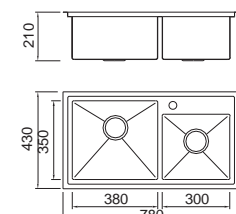

ICHTNOGRAPHY