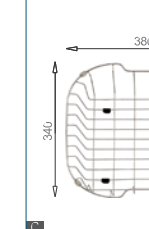

Crockery basket and stack

MODEL/BL-559
SIZE/380X340mm