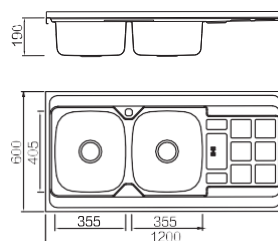

Lay on style

1. Lay on series pay attention to practicality beauty,easy installation and independence,widely used in various kitchen.The whole design is a perfect match for furniture set,showing fine,functional beauty.
2. Simple style,complied with the cabinet will make the perfect furniture set.
3. Automatic waste design,excellent water falling devise
4. Smooth shining counterop processing,with good quality easy cleaning.

Russia style

1. Russia series has a new one-piece design,with fine line,excellent corner processing,and the delicate details.The series are well received from the eastern Europe,such as Poland.
- 2.Complete accessories,easy operation.
- 3.High flatness.

HANSBACH LAY ON STYLE
Stainless steel

SPECIFICATION
Colour/Finish

HANSBACH LAY ON STYLE
Stainless steel

SPECIFICATION
Colour/Finish

ICHOGRAPHY

BL-977
Installation method

BL-858
Installation method

ICHOGRAPHY

ICHOGRAPHY

Size/ 1200X600mm
Depth/ 205mm
Surface /Satin /Polish /
Ele-pearl /Dekor /Linen
Thickness/ 0.8mm
Material/SUS304#

Size/ 1200X600mm
Depth/ 190mm
Surface /Satin /Polish /
Ele-pearl /Dekor /Linen
Thickness/ 0.6-0.8mm
Material/SUS304#

HANSBACH LAY ON STYLE
Stainless steel

SPECIFICATION
Colour/Finish

HANSBACH LAY ON STYLE
Stainless steel

SPECIFICATION
Colour/Finish

BL-920
Installation method

BL-921
Installation method

ICHOGRAPHY

ICHOGRAPHY

Size/ 1200X600mm
Depth/ 190mm
Surface /Satin /Polish /
Ele-pearl /Dekor /Linen
Thickness/ 0.8mm
Material/SUS304#

Size/ 1200X600mm
Depth/ 205mm
Surface /Satin /Polish /
Ele-pearl /Dekor /Linen
Thickness/ 0.8mm
Material/SUS304#