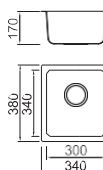

BL-791
Installation
method

ICHTNOGRAPHY