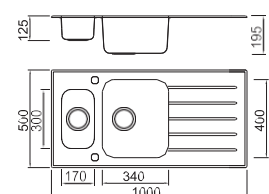

ICHOGRAPHY

Size/ 1000X500mm
Depth/ 195mm
Surface/ Matt
Thickness/ 0.8mm
Material/SUS304#

Included accessories

Cutting board with scope of supply

Cutting board with scope of supply

Crockery basket and stack

Crockery basket and stack

MODEL/BL-571
SIZE/440X240X20mm

MODEL/BL-576
SIZE/430X240X20mm

MODEL/BL-514
SIZE/320X190mm

MODEL/BL-502
SIZE/320X190mm