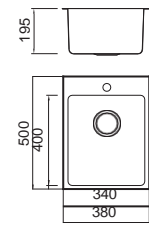

ICHTNOGRAPHY

ICHTNOGRAPHY

Size/ 380X500mm
Depth/ 195mm
Surface/ Matt
Thickness/ 0.8-1.0mm
Material/SUS304#

Size/ 490X500mm
Depth/ 200mm
Surface/ Matt
Thickness/ 0.8-1.0mm
Material/SUS304#

Size/ 660X440mm
Depth/ 220mm
Surface/ Matt
Thickness/ 0.8-1.0mm
Material/SUS304#