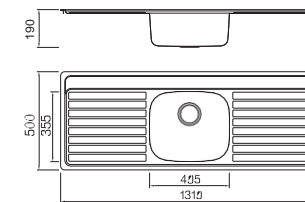

ICHTNOGRAPHY

SPECIFICATION

Colour/Finish

BL-942 Installation method

Size/ 1200X435mm
Depth/ 190mm
Surface /Satin /Polish /
Ele-pearl /Dekor /Linen
Thickness/ 0.6~0.8mm
Material/SUS304#

SPECIFICATION

Colour/Finish

BL-943 Installation method

Size/ 1310X500mm
Depth/ 190mm
Surface /Satin /Polish /
Ele-pearl /Dekor /Linen
Thickness/ 0.6~0.8mm
Material/SUS304#