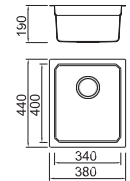

ICHTNOGRAPHY