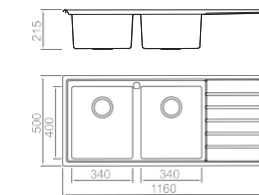

ICHOGRAPHY