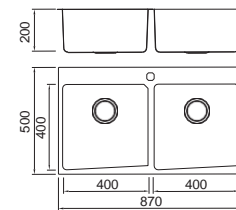

BL-695
Installation
method

Size/ 910X500mm
Depth/ 200mm
Surface/ Matt
Thickness/ 0.8~1.0mm
Material/SUS304#

ICHNOGRAPHY

ICHNOGRAPHY

ICHNOGRAPHY

ICHNOGRAPHY

Radius 20mm

- 1.High-quality, simple practical,represents elegant life style
- 2.Stylish design, with clear angles and edges
3. A perfect match for the kitchen
4. Smooth material, wonderful texture
5. Complete, high quality accessories
- 6.World first-class new design, classic a piece of art
7. Smooth shining drainer processing
8. Modern individual style
9. Complete,matchable accessories
10. High flatness