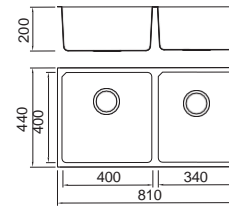

ICHTNOGRAPHY

Size/ 700X440mm
Depth/ 200mm
Surface/ Matt
Thickness/ 0.8~1.0mm
Material/SUS304#

BL-677
Installation
method

ICHTNOGRAPHY

Size/ 810X440mm
Depth/ 200mm
Surface/ Matt
Thickness/ 0.8~1.0mm
Material/SUS304#