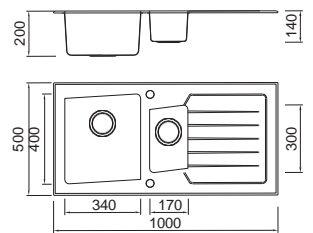

ICHTNOGRAPHY

HANSBACH GLASS STYLE
Stainless steel

SPECIFICATION
Colour/Finish

HANSBACH GLASS STYLE
Stainless steel

SPECIFICATION
Colour/Finish