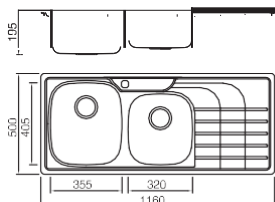

ICHTNOGRAPHY

Size/ 1160X500mm
Depth/ 195mm
Surface /Satin /Polish /
Ele-pearl /Dekor /Linen
Thickness/ 0.6~0.8mm
Material/SUS304#