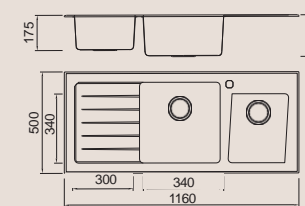

BL-759R
Installation
method

Size/ 1160X500mm
Depth/ 205mm
Surface/ Matt
Thickness/ 0.8mm
Material/SUS304#