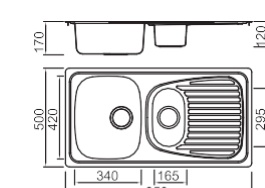

Size/ 950X500mm
Depth/ 170mm
Surface /Satin /Polish /
Ele-pearl /Dekor /Linen
Thickness/ 0.6~0.8mm
Material/SUS304#