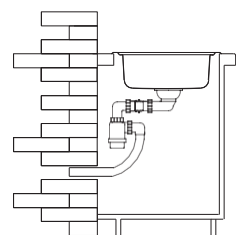

ICHTNOGRAPHY

Radius 20mm

Glass

Hand - Made

PV Sink

Rome

Arc.

Round