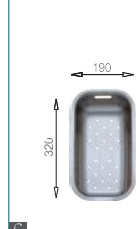

Crockery basket and stack

MODEL/BL-571
SIZE/440X240X20mm

MODEL/BL-576
SIZE/430X240X20mm

MODEL/BL-514
SIZE/320X190mm

MODEL/BL-502
SIZE/320X190mm

BL-774B

Glass sink

- 1. Complete accessories, easy operation
- 2. Four small corner design, with its own feature
- 3. Modern, super functional
- 4. Smooth material, wonderful texture
- 5. High flatness
- 6. Complete function, first-grade quality
- 7. Smooth shining drainer processing
- 8. Complete, matchable accessories, easy operation
- 9. Modern design