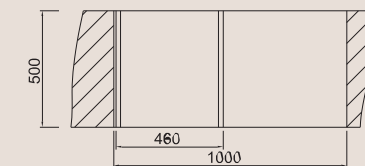

BL-881B Installation method

Size/ 740X490mm
Depth/ 160mm
Surface /Satin /Polish /
Ele-pearl /Dekor /Linen
Thickness/ 0.6-0.7mm
Material/SUS304#