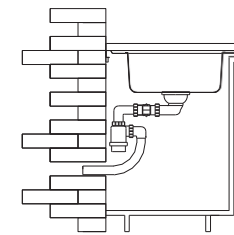

BL-881
Installation
method

Size/ 740X490mm
Depth/ 185mm
Surface /Satin /Polish /
Ele-pearl /Dekor /Linen
Thickness/ 0.6-0.8mm
Material/SUS304#