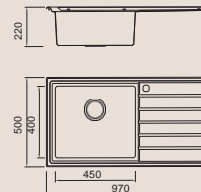

BL-656 Installation method

Size/ 970X500mm
Depth/ 220mm
Surface/ Satin
Thickness/ 0.8mm
Material/SUS304#