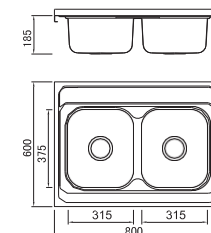

BL-835
Installation method

Size/ 800X600mm
Depth/ 185mm
Surface /Satin /Polish /
Ele-pearl /Dekor /Linen
Thickness/ 0.6~0.8mm
Material/SUS304#