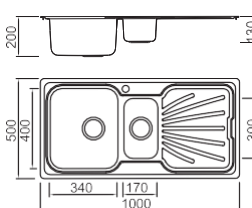

Size/ 1000X500mm
Depth/ 200mm
Surface /Satin /Polish /
Ele-pearl /Dekor /Linen
Thickness/ 0.8mm
Material/SUS304#