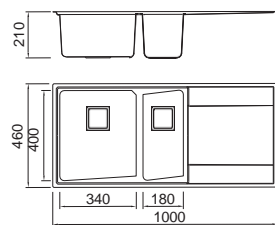

Colour/Finish

BL-681
Installation method

BL-683
Installation method

ICHTNOGRAPHY

Size/ 860X460mm
Depth/ 215mm
Surface/ Matt
Thickness/ 1.2mm
Material/SUS304#

ICHTNOGRAPHY

Size/ 1000X460 mm
Depth/ 210mm
Surface/ Matt
Thickness/ 1.2mm
Material/SUS304#