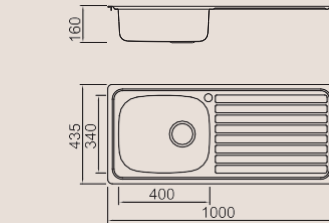

ICHTNOGRAPHY

HANSBACH WELDING STYLE

Stainless steel