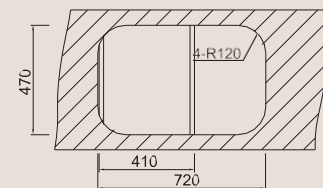

ICHOGRAPHY