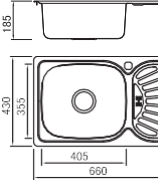

ICHTNOGRAPHY