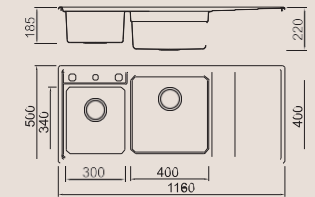

BL-715R
Installation method

Size/ 1160X500mm
Depth/ 220mm
Surface/ Satin
Thickness/ 0.8mm
Material/SUS304#