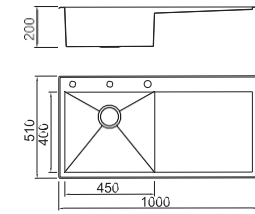

BL-733B Installation method

ICHOGRAPHY

Size/ 1000X510mm
Depth/ 200mm
Surface /Satin
Thickness/ 1.2mm
Material/SUS304#

HANSBACH HAND-MADE STYLE

Stainless steel

SPECIFICATION

Colour/Finish

HANSBACH HAND-MADE STYLE

Stainless steel

SPECIFICATION

Colour/Finish