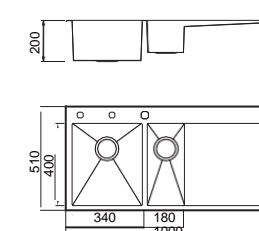

Size/ 1000X510mm
Depth/ 200mm
Surface/ Satin
Thickness/ 1.2mm
Material/SUS304#