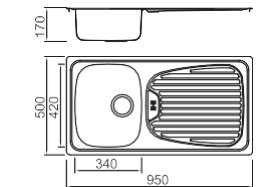

Size/ 950X500mm
Depth/ 170mm
Surface /Satin /Polish /
Ele-pearl /Dekor /Linen
Thickness/ 0.6~0.8mm
Material/SUS304#