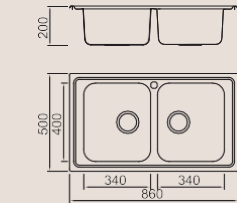

BL-888

Installation method

Size/ 860X500mm
Depth/ 205mm
Surface /Satin /Polish /
Ele-pearl /Dekor /Linen
Thickness/ 0.8mm
Material/SUS304#

Included accessories

Cutting board with scope of supply

MODEL/BL-571
SIZE/440X240X20mm