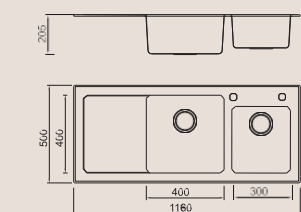

ICHOGRAPHY

Size/ 1000X500mm
Depth/ 200mm
Surface/ Matt
Thickness/ 0.8mm
Material/SUS304#

BL-765R
Installation method

Size/ 1160X500mm
Depth/ 205mm
Surface/ Matt
Thickness/ 0.8mm
Material/SUS304#

BL-766
Installation method