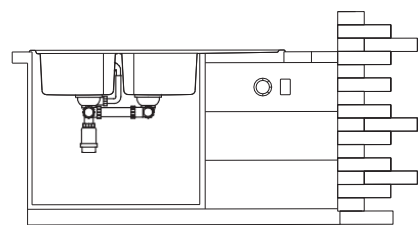

Cutting board
with scope of supply

Crockery basket
(equipped with)

Crockery basket
and stack

Soap dispenser

BL-671

ICHTNOGRAPHY

NEW
BL-673L

Radius 20mm