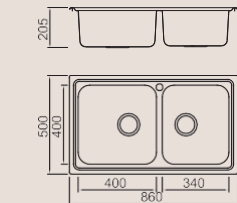

BL-888

Installation method

Size/ 860X500mm
Depth/ 205mm
Surface /Satin /Polish /
Ele-pearl /Dekor /Linen
Thickness/ 0.8mm
Material/SUS304#

Included accessories

Cutting board with scope of supply

MODEL/BL-571
SIZE/440X240X20mm