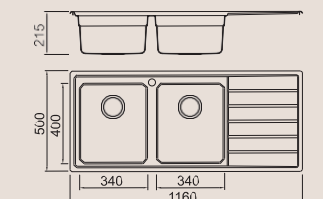

BL-726L
Installation method

Size/ 1160X500mm
Depth/ 215mm
Surface/ Satin
Thickness/ 0.8mm
Material/SUS304#