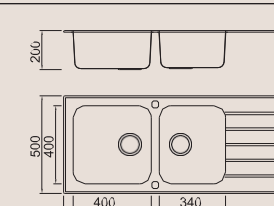

BL-777
Installation method

Size/ 860X500mm
Depth/ 200mm
Surface/ Matt
Thickness/ 0.8mm
Material/SUS304#

Included accessories

Cutting board with scope of supply

Cutting board with scope of supply

Crockery basket and stack