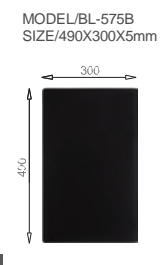

Included accessories

Cutting board with scope of supply

Cutting board with scope of supply

Cutting board with scope of supply

Crockery basket (equipped with)

Crockery basket and stack

Crockery basket and stack

Soap dispenser