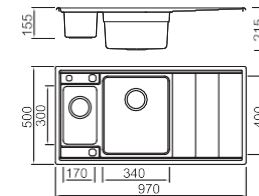

BL-714
Installation method

Size/ 970X500mm
Depth/ 215mm
Surface/ Satin
Thickness/ 0.8mm
Material/SUS304#

ICHOGRAPHY