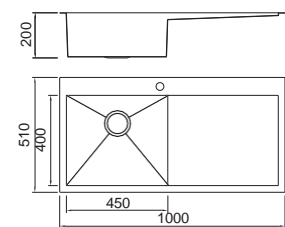

BL-7103
Installation method

Size/ 1000X510mm
Depth/ 200mm
Surface/ Satin
Thickness/ 3.0mm/1.2mm
Material/SUS304#

ICHOGRAPHY