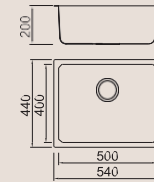

Size/ 540X440mm
Depth/ 200mm
Surface/ Matt
Thickness/ 0.8-1.0mm
Material/SUS304#

Included accessories

Cutting board
with scope of supply

Crockery basket
and stack

Crockery basket
and stack

Drain

MODEL/BL-212
SIZE/400X240x20mm