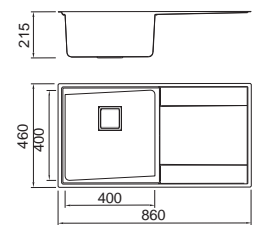

Colour/Finish

BL-681
Installation method

BL-683
Installation method

ICHTNOGRAPHY

Size/ 860X460mm
Depth/ 215mm
Surface/ Matt
Thickness/ 1.2mm
Material/SUS304#

ICHTNOGRAPHY

Size/ 1000X460 mm
Depth/ 210mm
Surface/ Matt
Thickness/ 1.2mm
Material/SUS304#