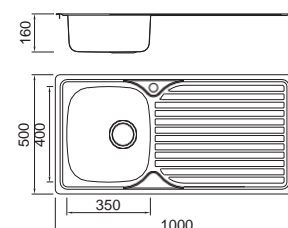

Size/ 1000X500mm
Depth/ 160mm
Surface /Satin /Polish / Ele-pearl /Dekor /Linen
Thickness/ 0.6~0.7mm
Material/SUS304#