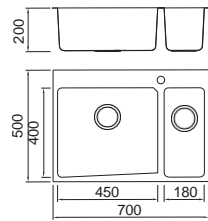

HANSBACH RADIUS 20MM
STYLE
Stainless steel

SPECIFICATION
Colour/Finish

Hansbach RADIUS 20MM STYLE
Stainless steel

SPECIFICATION
Colour/Finish

HANSBACH RADIUS 20MM
STYLE
Stainless steel

SPECIFICATION
Colour/Finish

Hansbach RADIUS 20MM STYLE
Stainless steel

SPECIFICATION
Colour/Finish