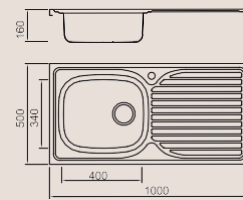

ICHOGRAPHY