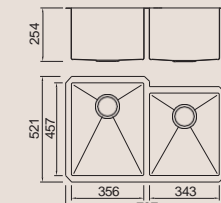

ICHTNOGRAPHY