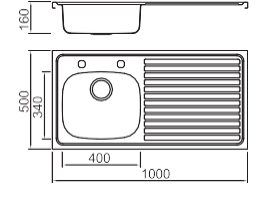

BL-931L
Installation method

Size/ 800X500mm
Depth/ 160mm
Surface /Satin /Polish /
Ele-pearl /Dekor /Linen
Thickness/ 0.6-0.7mm
Material/SUS304#

ICHTNOGRAPHY

BL-930L
Installation method

Size/ 1000X500mm
Depth/ 160mm
Surface /Satin /Polish /
Ele-pearl /Dekor /Linen
Thickness/ 0.6-0.7mm
Material/SUS304#

Radius 20mm

Glass

Hand - Made

PV Sink

Rome

Arc.

Round

One Piece

Welding

Lay on

Russia

Single

Double

Domestic

Accessories