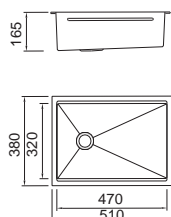

BL-5138
Installation
method

ICHOGRAPHY

Size/ 510X380mm
Depth/ 165mm
Surface /Satin /Polish /
Ele-pearl /Dekor /Linen
Thickness/ 0.8mm
Material/SUS304#