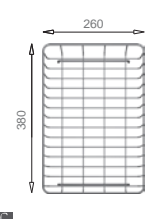

Cutting board with scope of supply

Crockery basket and stack

Crockery basket and stack

Drain

MODEL/BL-212
SIZE/400X240mm

MODEL/BL-303
SIZE/270X420X80mm

MODEL/BL-322
SIZE/380X260mm

MODEL/BL-557