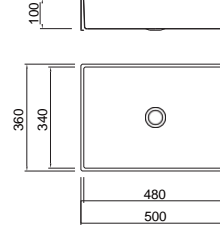

Size/ 500X360mm
Depth/ 100mm
Surface/ Gun/PVD
Thickness/ 1.2mm
Material/SUS304#

Size/ 500X360mm
Depth/ 100mm
Surface/ Copper/PVD
Thickness/ 1.2mm
Material/SUS304#

Accessories

Accessories

Hand-made

- 1.Popular style.master piece of art.
- 2.Hand welding make the perfect flatness.
- 3.Mooth material.wonderful texture.
- 4.Clear edges and corners.flat countertop.
- 5.Complete accessories.excellent quality