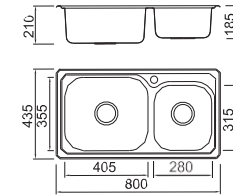

ICHTNOGRAPHY

HANSBACH DOUBLE STYLE

Stainless steel