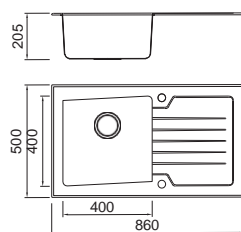

ICHTNOGRAPHY

BL-758B
Installation method

Size/ 1160X500 mm
Depth/ 200mm
Surface/ Matt
Thickness/ 0.8mm
Material/SUS304#