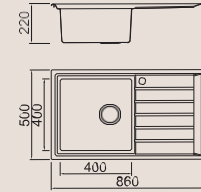

BL-654 Installation method

Size/ 860X500mm
Depth/ 220mm
Surface/ Satin
Thickness/ 0.8mm
Material/SUS304#