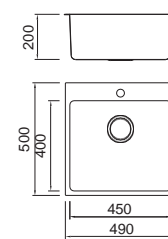

ICHTNOGRAPHY

ICHTNOGRAPHY

Size/ 380X500mm
Depth/ 195mm
Surface/ Matt
Thickness/ 0.8-1.0mm
Material/SUS304#

Size/ 490X500mm
Depth/ 200mm
Surface/ Matt
Thickness/ 0.8-1.0mm
Material/SUS304#

Size/ 660X440mm
Depth/ 220mm
Surface/ Matt
Thickness/ 0.8-1.0mm
Material/SUS304#