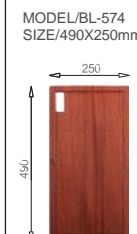

Included accessories

Cutting board with scope of supply