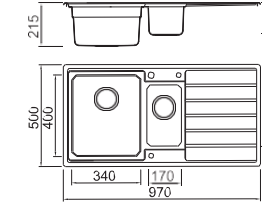

ICHTNOGRAPHY