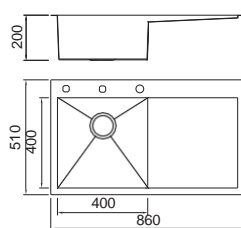

Size/ 860X510mm
Depth/ 200mm
Surface/ Satin
Thickness/ 3.0mm/1.2mm
Material/SUS304#

ICHOGRAPHY

Included accessories

Cutting board with scope of supply

Crockery basket and stack

Crockery basket and stack

Drain