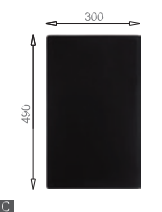

Cutting board with scope of supply

MODEL/BL-574
SIZE/490X250mm

Cutting board with scope of supply

MODEL/BL-575A
SIZE/490X300X5mm

Cutting board with scope of supply

MODEL/BL-575B
SIZE/490X300X5mm

Crockery basket (※equipped with)