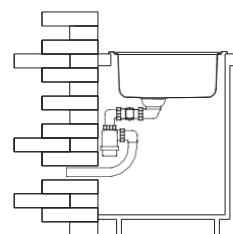

ICHTNOGRAPHY