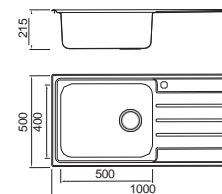

ICHTNOGRAPHY

Size/ 1000X500mm
Depth/ 215mm
Surface /Satin /Polish / Ele-pearl /Dekor /Linen
Thickness/ 0.8mm
Material/SUS304#

BL-837
Installation method

ICHTNOGRAPHY

Size/ 1000X500mm
Depth/ 215mm
Surface /Satin /Polish / Ele-pearl /Dekor /Linen
Thickness/ 0.8mm
Material/SUS304#