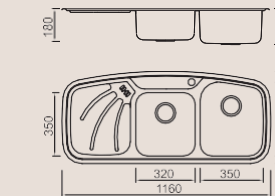

BL-911R Installation method

Size/ 1160X510mm
Depth/ 200mm
Surface /Satin /Polish /
Ele-pearl /Dekor /Linen
Thickness/ 0.8mm
Material/SUS304#