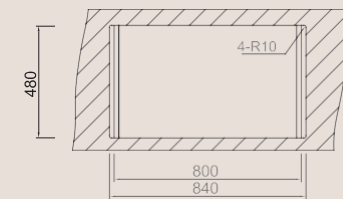

BL-812

Double style

1. Double series design is elegant, simple. With delicate detail processing. The functionality design, competitive price bring the hot sale.
2. Automatic waste design, excellent water falling devise.
3. Mooth material, wonderful texture.
4. Excellent function, modern design.

HANSBACH DOUBLE STYLE

Stainless steel

SPECIFICATION

Colour/Finish

HANSBACH DOUBLE STYLE

Stainless steel

SPECIFICATION

Colour/Finish