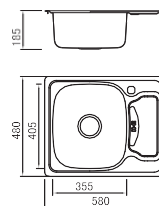

ICHTNOGRAPHY