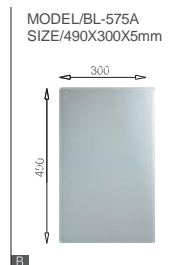

Included accessories

Cutting board with scope of supply

Cutting board with scope of supply

Cutting board with scope of supply

Crockery basket (equipped with)

Crockery basket and stack

Crockery basket and stack

Soap dispenser