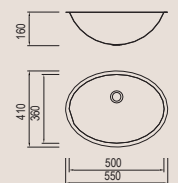

BL-639

Single Style

1. Single series is compact and flexible, widely used in the garden, beach and barbecue. single series enrich delight, convenience in your life.
2. Super practicality, competitive price.
3. Automatic waste design, excellent water falling devise.
4. Excellent function, modern design.
5. High flatness.
6. Convenient fashion.
7. Reasonable function, easy operation.
8. Mouth material, wonderful texture.
9. Good quality, complete functions.

HANSBACH SINGLE STYLE
Stainless steel

SPECIFICATION
Colour/Finish

HANSBACH SINGLE STYLE
Stainless steel

SPECIFICATION
Colour/Finish