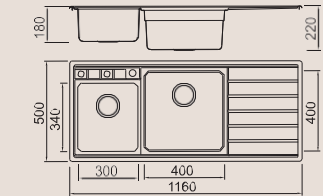

ICHTNOGRAPHY

ICHTNOGRAPHY

BL-725L
Installation method

Size/ 1160X500mm
Depth/ 220mm
Surface/ Satin
Thickness/ 0.8mm
Material/SUS304#

BL-725R
Installation method

Size/ 1160X500mm
Depth/ 220mm
Surface/ Satin
Thickness/ 0.8mm
Material/SUS304#