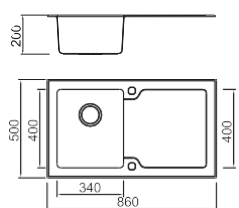

BL-763
Installation method

BL-765L
Installation method

Size/ 1160X500mm
Depth/ 205mm
Surface/ Matt
Thickness/ 0.8mm
Material/SUS304#

ICHOGRAPHY

Size/ 860X500mm
Depth/ 200mm
Surface/ Matt
Thickness/ 0.8mm
Material/SUS304#