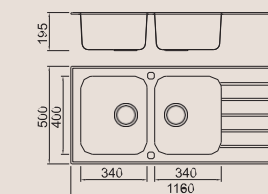

Size/ 1160X500mm
Depth/ 195mm
Surface/ Matt
Thickness/ 0.8mm
Material/SUS304#