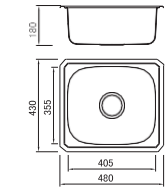

ICHTNOGRAPHY