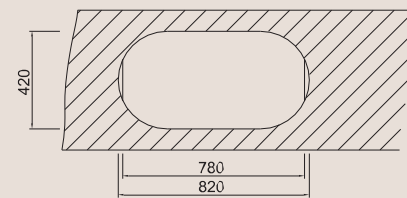

ICHTNOGRAPHY