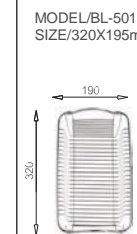

Crockery basket and stack