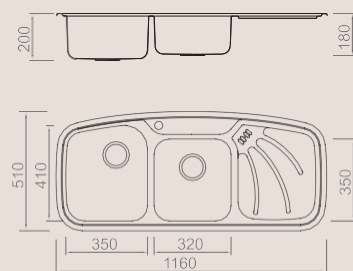

ICHTNOGRAPHY