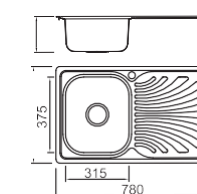

Size/ 780X480mm
Depth/ 180mm
Surface /Satin /Polish /
Ele-pearl /Dekor /Linen
Thickness/ 0.6~0.8mm
Material/SUS304#

Size/ 1140X480mm
Depth/ 180mm
Surface /Satin /Polish /
Ele-pearl /Dekor /Linen
Thickness/0.6~0.8mm
Material/SUS304#