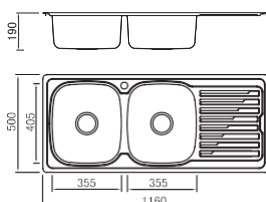

Size/ 1160X500mm
Depth/ 190mm
Surface /Satin /Polish /
Ele-pearl /Dekor /Linen
Thickness/ 0.6~0.8mm
Material/SUS304#