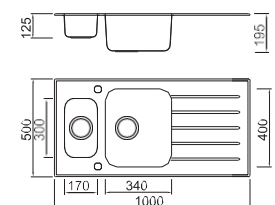

BL-774
Installation method

ICHOGRAPHY

Size/ 1000X500mm
Depth/ 195mm
Surface/ Matt
Thickness/ 0.8mm
Material/SUS304#