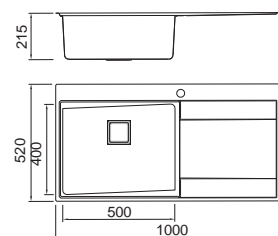

BL-697
Installation
method

ICHTNOGRAPHY

Size/ 1000X520 mm
Depth/ 215mm
Surface/ Matt
Thickness/ 1.2mm
Material/SUS304#