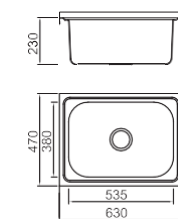

BL-639
Installation method

ICHTNOGRAPHY