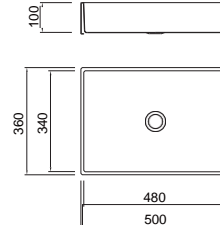

ICHTNOGRAPHY

ICHTNOGRAPHY

Size/ 500X360mm
Depth/ 135mm
Surface/ Satin
Thickness/ 1.2mm
Material/SUS304#

Size/ 500X360mm
Depth/ 135mm
Surface/ Gold/PVD
Thickness/ 1.2mm
Material/SUS304#

Size/ 500X360mm
Depth/ 100mm
Surface/ Satin
Thickness/ 1.2mm
Material/SUS304#