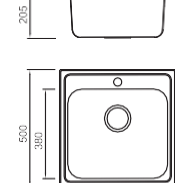

BL-607

Installation method

Size/ 615X415mm
 Depth/ 160mm
 Surface /Satin /Polish / Ele-pearl /Dekor /Linen
 Thickness/ 0.6~0.8mm
 Material/SUS304#

BL-625

Installation method

Size/ 500X500mm
 Depth/ 205mm
 Surface /Satin /Polish / Ele-pearl /Dekor /Linen
 Thickness/ 0.8mm
 Material/SUS304#