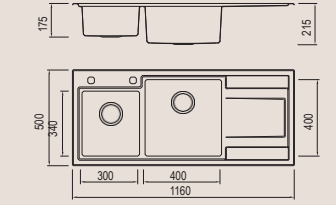

Size/ 1160X500mm
Depth/ 215mm
Surface/ Satin
Thickness/ 0.8mm
Material/SUS304#

Included accessories

Cutting board with scope of supply

Cutting board with scope of supply

Cutting board with scope of supply