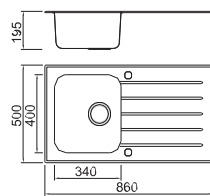

ICHOGRAPHY

Size/ 860X500mm
Depth/ 195mm
Surface/ Matt
Thickness/ 0.8mm
Material/SUS304#