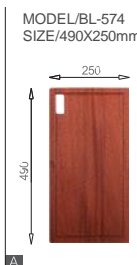

Included accessories

Cutting board with scope of supply

Cutting board with scope of supply

Cutting board with scope of supply

Crockery basket (※equipped with)

Crockery basket and stack

Crockery basket and stack

Soap dispenser