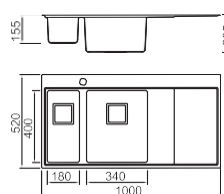

BL-661
Installation
method

Size/ 1000X520mm
Depth/ 205mm
Surface/ Matt
Thickness/ 1.2mm
Material/SUS304#

ICHTNOGRAPHY