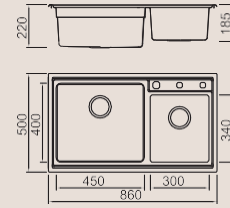

BL-709L/R

Installation method

Size/ 860X500mm
Depth/ 220mm
Surface/ Matt
Thickness/ 0.8mm
Material/SUS304#