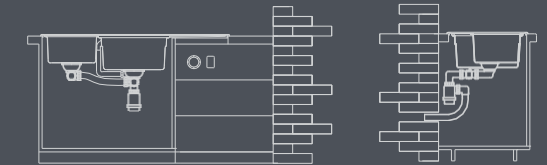

Installation

Cut Out Drawing

Schematic diagram marked out accurate length and width, also with illustration of corner radius.

Installation drawing

Each product of detailed installation guide drawing, will be helpful convenient operation.

Installation method

Installation Types

Sink edge over the countertop

sink edge stay in the same lever with countertop

Sink edge stay under the countertop

Radius 20mm

1. High-quality, simple practical, represents elegant life style
2. Stylish design, with clear angles and edges
3. A perfect match for the kitchen
4. Smooth material, wonderful texture
5. Complete, high quality accessories
6. World first-class new design, classic a piece of art
7. Smooth shining drainer processing
8. Modern individual style
9. Complete, matchable accessories
10. High flatness