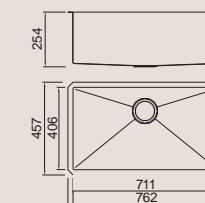

Size/ 1160X500mm
Depth/ 205mm
Surface/ Satin
Thickness/ 1.2mm
Material/SUS304#

BL-7802
Installation method

Size/ 1160X500mm
Depth/ 200mm
Surface/ Satin
Thickness/ 1.2mm
Material/SUS304#

ICHTNOGRAPHY

Included accessories