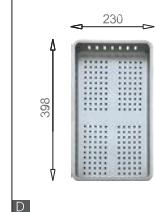

Crockery basket (※equipped with)

MODEL/BL-517
SIZE/398X230mm