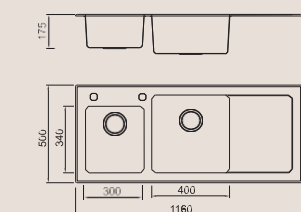

BL-765L
Installation method

Size/ 1160X500mm
Depth/ 205mm
Surface/ Matt
Thickness/ 0.8mm
Material/SUS304#