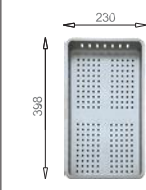

Crockery basket
(※equipped with)

Crockery basket
and stack

Crockery basket
and stack

Soap dispenser

MODEL/BL-574
SIZE/490X250mm

MODEL/BL-575A
SIZE/490X300X5mm

MODEL/BL-575B
SIZE/490X300X5mm

MODEL/BL-517
SIZE/398X230mm