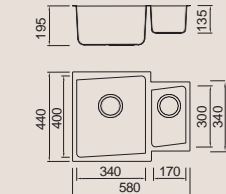

Included accessories

Cutting board with scope of supply

Crockery basket and stack

MODEL/BL-212
SIZE/400X240x20mm

MODEL/BL-517
SIZE/230X398X55mm

Glass sink

The glass panel series highlighting the temperament of the "fashion". Product flatness, the curvature of each of the basin body, are demanding in the details, so you can enjoy the ultimate in quality of life. Glass sink series reveal "modern style". With fine countertop. Bol-ang focus on flatness, curvature of bowl, and every details, so that you can enjoy highly taste full life.