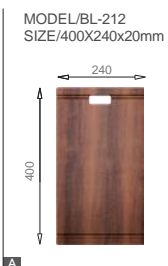

Included accessories

Cutting board with scope of supply