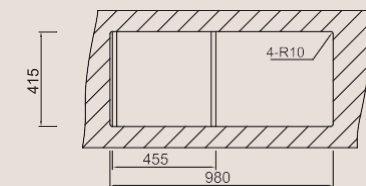

ICHTNOGRAPHY