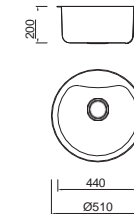

BL-836B
Installation
method

ICHTNOGRAPHY

Size/ Ø10mm
Depth/ 200mm
Surface/ Gun/PVD
Thickness/ 0.8mm
Material/SUS304#