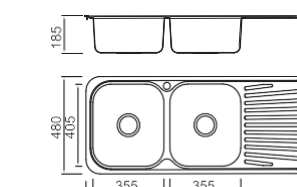

Size/ 1180X480mm
Depth/ 185mm
Surface /Satin /Polish /
Ele-pearl /Dekor /Linen
Thickness/ 0.6~0.8mm
Material/SUS304#