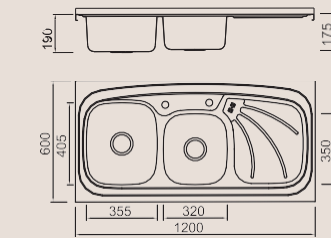

Size/ 1200X600mm
Depth/ 190mm
Surface /Satin /Polish /
Ele-pearl /Dekor /Linen
Thickness/ 0.8mm
Material/SUS304#