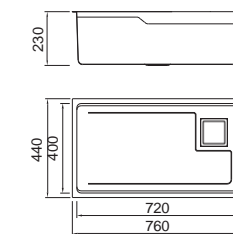

BL-652
Installation
method

ICHTNOGRAPHY

Size/ 760X440mm
Depth/ 230mm
Surface/ Matt
Thickness/ 0.8~1.0mm
Material/SUS304#