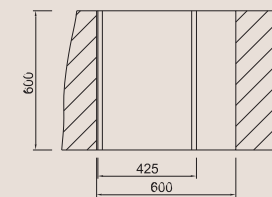

BL-881
Installation
method

Size/ 740X490mm
Depth/ 185mm
Surface /Satin /Polish /
Ele-pearl /Dekor /Linen
Thickness/ 0.6-0.8mm
Material/SUS304#