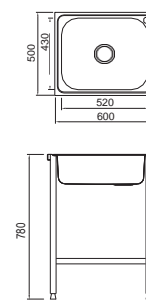

Domestic

Accessories

BL-960

Installation method

Size/ 600X500mm
 Depth/ 780mm
 Surface/ Matt
 Thickness/ 0.6mm
 Material/SUS304#

ICHTNOGRAPHY

BL-963

Installation method