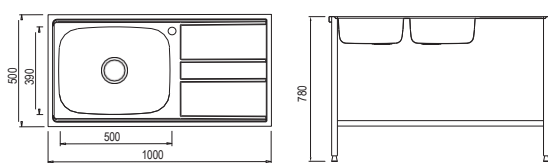

Installation method

Size/ 1200X500mm
 Depth/ 780mm
 Surface/ Matt
 Thickness/ 0.6mm
 Material/SUS304#

ICHTNOGRAPHY

Radius 20mm

Glass

Hand - Made

RV Sink

Rome