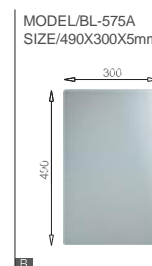

ICHTNOGRAPHY

BL-663
Installation
method

Size/ 1160X520mm
Depth/ 205mm
Surface/ Matt
Thickness/ 1.2mm
Material/SUS304#

ICHTNOGRAPHY

Included accessories

Cutting board
with scope of supply

Cutting board
with scope of supply