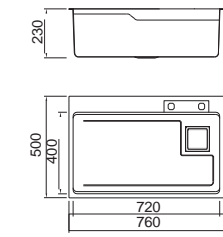

ICHTNOGRAPHY

Size/ 760X500mm
Depth/ 230mm
Surface/ Matt
Thickness/ 0.8~1.0mm
Material/SUS304#