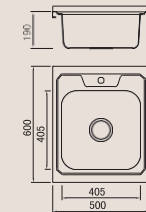

BL-863
Installation method

Size/ 600X600mm
Depth/ 185mm
Surface /Satin /Polish /
Ele-pearl /Dekor /Linen
Thickness/ 0.6~0.8mm
Material/SUS304#