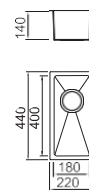

R10

ICHOGRAPHY

BL-783
Installation method

Size/ 440X440mm
Depth/ 200mm
Surface/ Satin
Thickness/ 1.2mm
Material/SUS304#