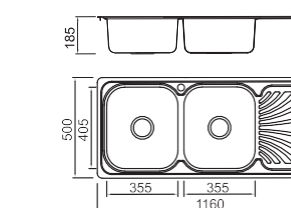

Size/ 860X500mm
Depth/ 185mm
Surface /Satin /Polish /
Ele-pearl /Dekor /Linen
Thickness/0.6~0.8mm
Material/SUS304#

Size/ 1160X500mm
Depth/ 185mm
Surface /Satin /Polish /
Ele-pearl /Dekor /Linen
Thickness/0.6~0.8mm
Material/SUS304#