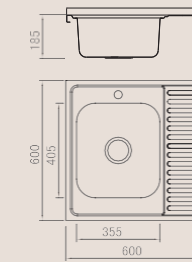

BL-881
Installation
method

Size/ 740X490mm
Depth/ 185mm
Surface /Satin /Polish /
Ele-pearl /Dekor /Linen
Thickness/ 0.6-0.8mm
Material/SUS304#