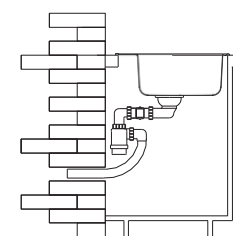

Size/ 1200X600mm
Depth/ 190mm
Surface /Satin /Polish /
Ele-pearl /Dekor /Linen
Thickness/ 0.8mm
Material/SUS304#

Size/ 1200X600mm
Depth/ 205mm
Surface /Satin /Polish /
Ele-pearl /Dekor /Linen
Thickness/ 0.8mm
Material/SUS304#