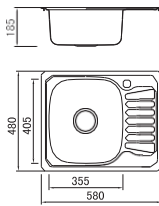

ICHTNOGRAPHY