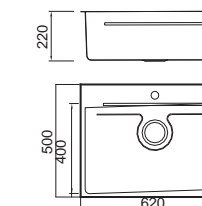

Size/ 660X500mm
Depth/ 220mm
Surface/ Matt
Thickness/ 0.8-1.0mm
Material/SUS304#