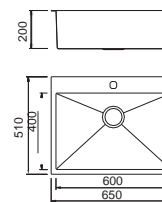

ICHTNOGRAPHY