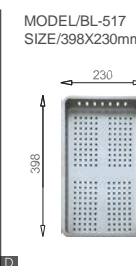

Crockery basket
(equipped with)