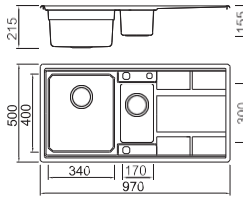

BL-703
Installation method

Size/ 970X500mm
Depth/ 215mm
Surface/ Satin
Thickness/ 0.8mm
Material/SUS304#

ICHTNOGRAPHY