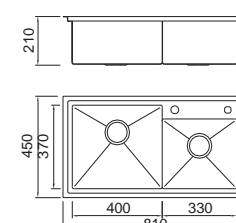

ICHTNOGRAPHY