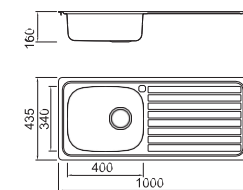

ICHTNOGRAPHY

SPECIFICATION

Colour/Finish

BL-940 Installation method

Size/ 860X435mm
Depth/ 160mm
Surface /Satin /Polish /
Ele-pearl /Dekor /Linen
Thickness/ 0.6~0.7mm
Material/SUS304#

SPECIFICATION

Colour/Finish

BL-941 Installation method

Size/ 1000X435mm
Depth/ 160mm
Surface /Satin /Polish /
Ele-pearl /Dekor /Linen
Thickness/ 0.6~0.7mm
Material/SUS304#