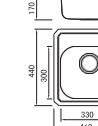

SPECIFICATION

Colour/Finish

ICHOGRAPHY