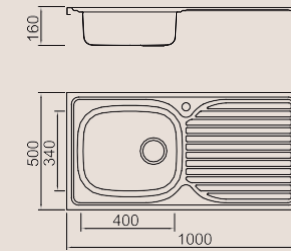

BL-881B Installation method

Size/ 740X490mm
Depth/ 160mm
Surface /Satin /Polish /
Ele-pearl /Dekor /Linen
Thickness/ 0.6-0.7mm
Material/SUS304#