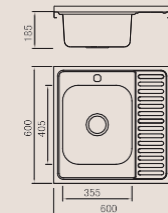

BOLANG RUSSIA STYLE
Stainless steel

SPECIFICATION
Colour/Finish

BOLANG RUSSIA STYLE
Stainless steel

SPECIFICATION
Colour/Finish