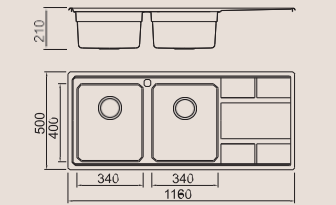

BL-706
Installation method

Size/ 1160X500mm
Depth/ 210mm
Surface/ Satin
Thickness/ 0.8mm
Material/SUS304#