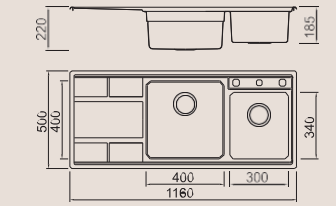

BL-705R
Installation method

Size/ 1160X500mm
Depth/ 220mm
Surface/ Satin
Thickness/ 0.8mm
Material/SUS304#