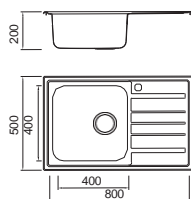

Size/ 800X500mm
Depth/ 200mm
Surface /Satin /Polish / Ele-pearl /Dekor /Linen
Thickness/ 0.8mm
Material/SUS304#