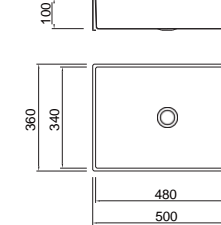

Size/ 500X360mm
Depth/ 100mm
Surface/ Gun/PVD
Thickness/ 1.2mm
Material/SUS304#

Size/ 500X360mm
Depth/ 100mm
Surface/ Copper/PVD
Thickness/ 1.2mm
Material/SUS304#

Accessories

Accessories

Hand-made

- 1.Popular style.master piece of art.
- 2.Hand welding make the perfect flatness.
- 3.Mooth material.wonderful texture.
- 4.Clear edges and corners.flat countertop.
- 5.Complete accessories.excellent quality