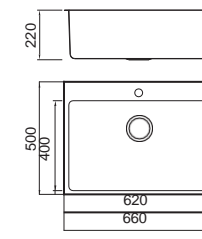

ICHTNOGRAPHY

ICHTNOGRAPHY

Size/ 380X500mm
Depth/ 195mm
Surface/ Matt
Thickness/ 0.8-1.0mm
Material/SUS304#

Size/ 490X500mm
Depth/ 200mm
Surface/ Matt
Thickness/ 0.8-1.0mm
Material/SUS304#

Size/ 660X440mm
Depth/ 220mm
Surface/ Matt
Thickness/ 0.8-1.0mm
Material/SUS304#