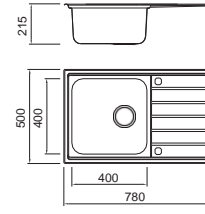

Size/ 780X500mm
Depth/ 215mm
Surface /Satin /Polish /
Ele-pearl /Dekor /Linen
Thickness/ 0.8mm
Material/SUS304#