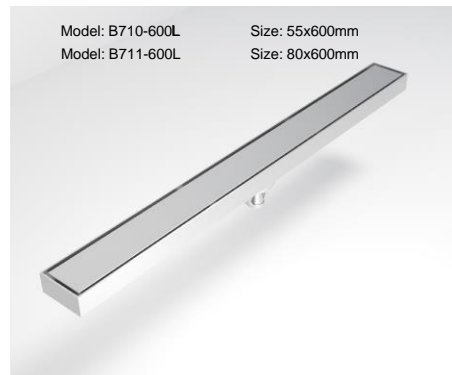

B711-
600
B 711 -
600

50mm

Invisible brick floor drain

Anti-rust, anti-odor, anti-insect

PLATTE /11

PLATTE /12