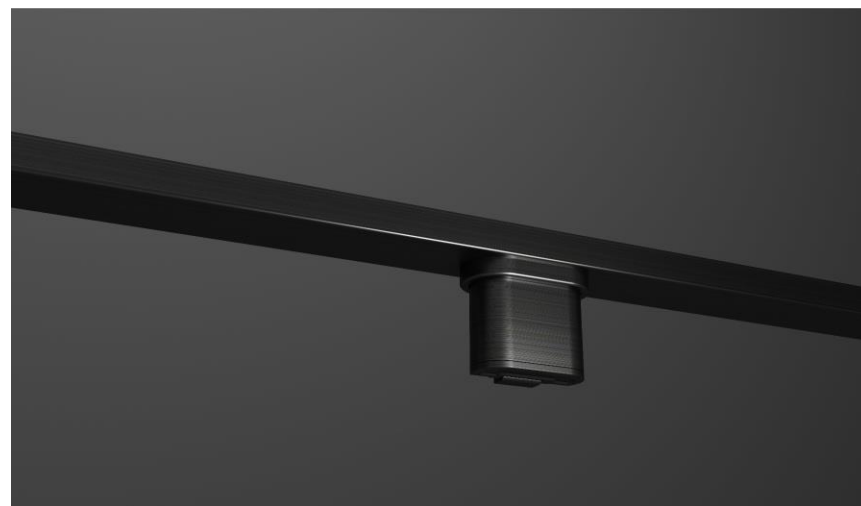

B700-
600

50 | 75mm