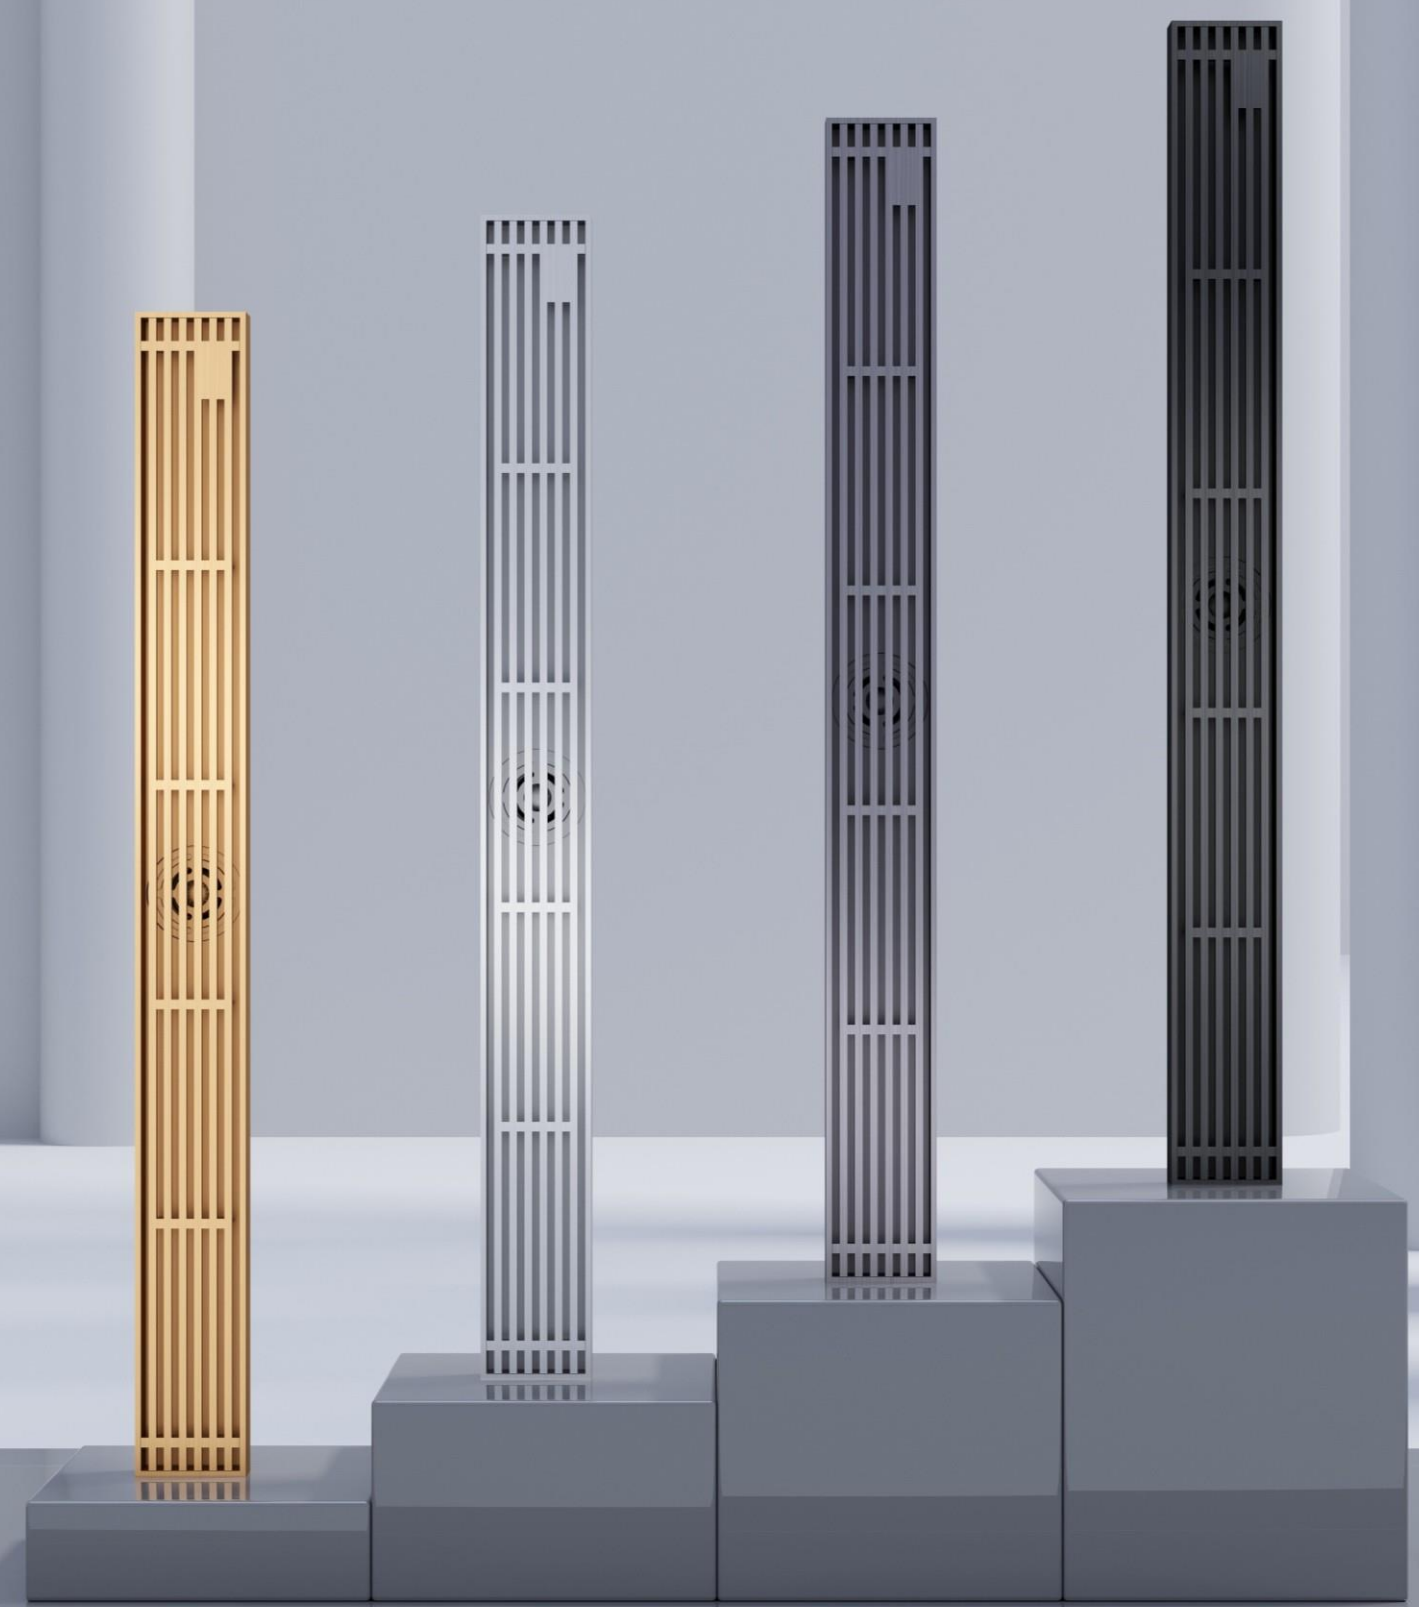

The main products are Faucets, Taps, floor drains & Kitchen Sinks.

The main materials are: gold, silver, platinum, copper, zinc alloy, aluminum alloy, stainless steel.

The company has complete production equipment, strong technical force,

Model: B702-600Q
Size: 23x600mm

B702-600L

B 7 0 2
-600

Efficient drainage super durable

Handle the high drainage demand of everyday water with ease

50 | 75mm

B711-
600
B 711 -
600

50mm

Invisible brick floor drain

Anti-rust, anti-odor, anti-insect

PLATTE /11

PLATTE /12

Thickened Stainless Steel
Meticulously Carved
Round and does not hurt the feet

50 | 75mm

B708-600
B709-600

<p>Model: B708-600Q B709-600Q</p> <p>Size: 57x600mm Size: 80x600mm</p>	<p>Size: B708-600J Model: B709-600J</p> <p>Size: 57x600mm Size: 80x600mm</p>
<p>B708-600H B709-600H</p> <p>Size: 57x600mm Size: 80x600mm</p>	<p>B708-600L Model: B709-600L</p> <p>Size: 57x600mm Size: 80x600mm</p>

Minimalist & Extremely

Narrow, Long Linear Floor Drain

DW-
811600

50 | 75mm