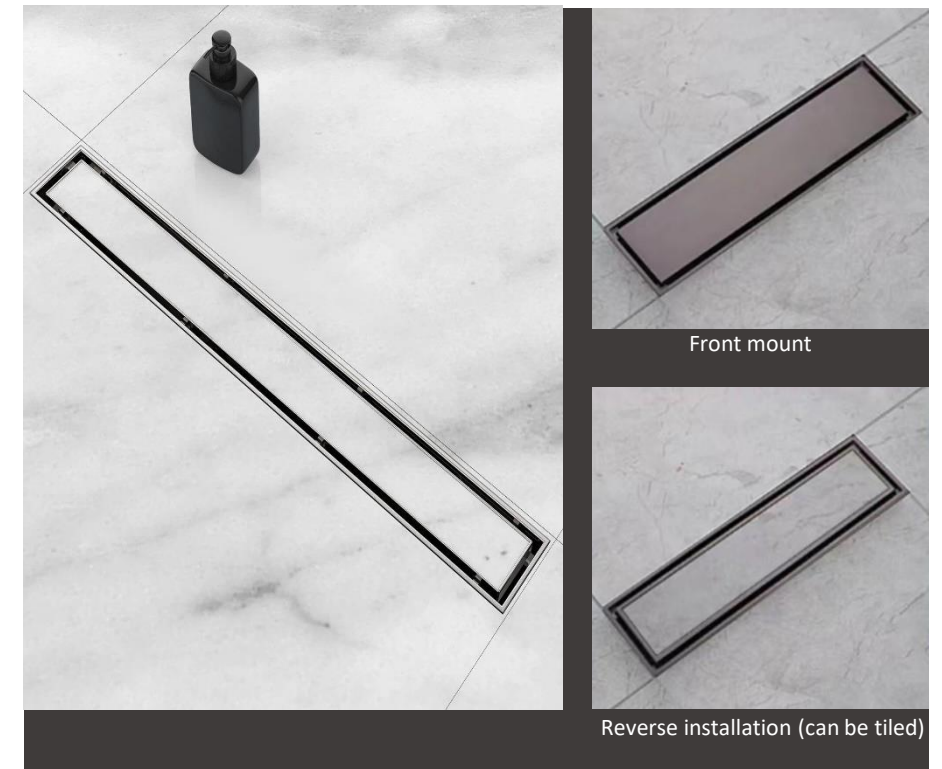

B711-
600
B 711 -
600

50mm

Invisible brick floor drain

Anti-rust, anti-odor, anti-insect

PLATTE /11

PLATTE /12