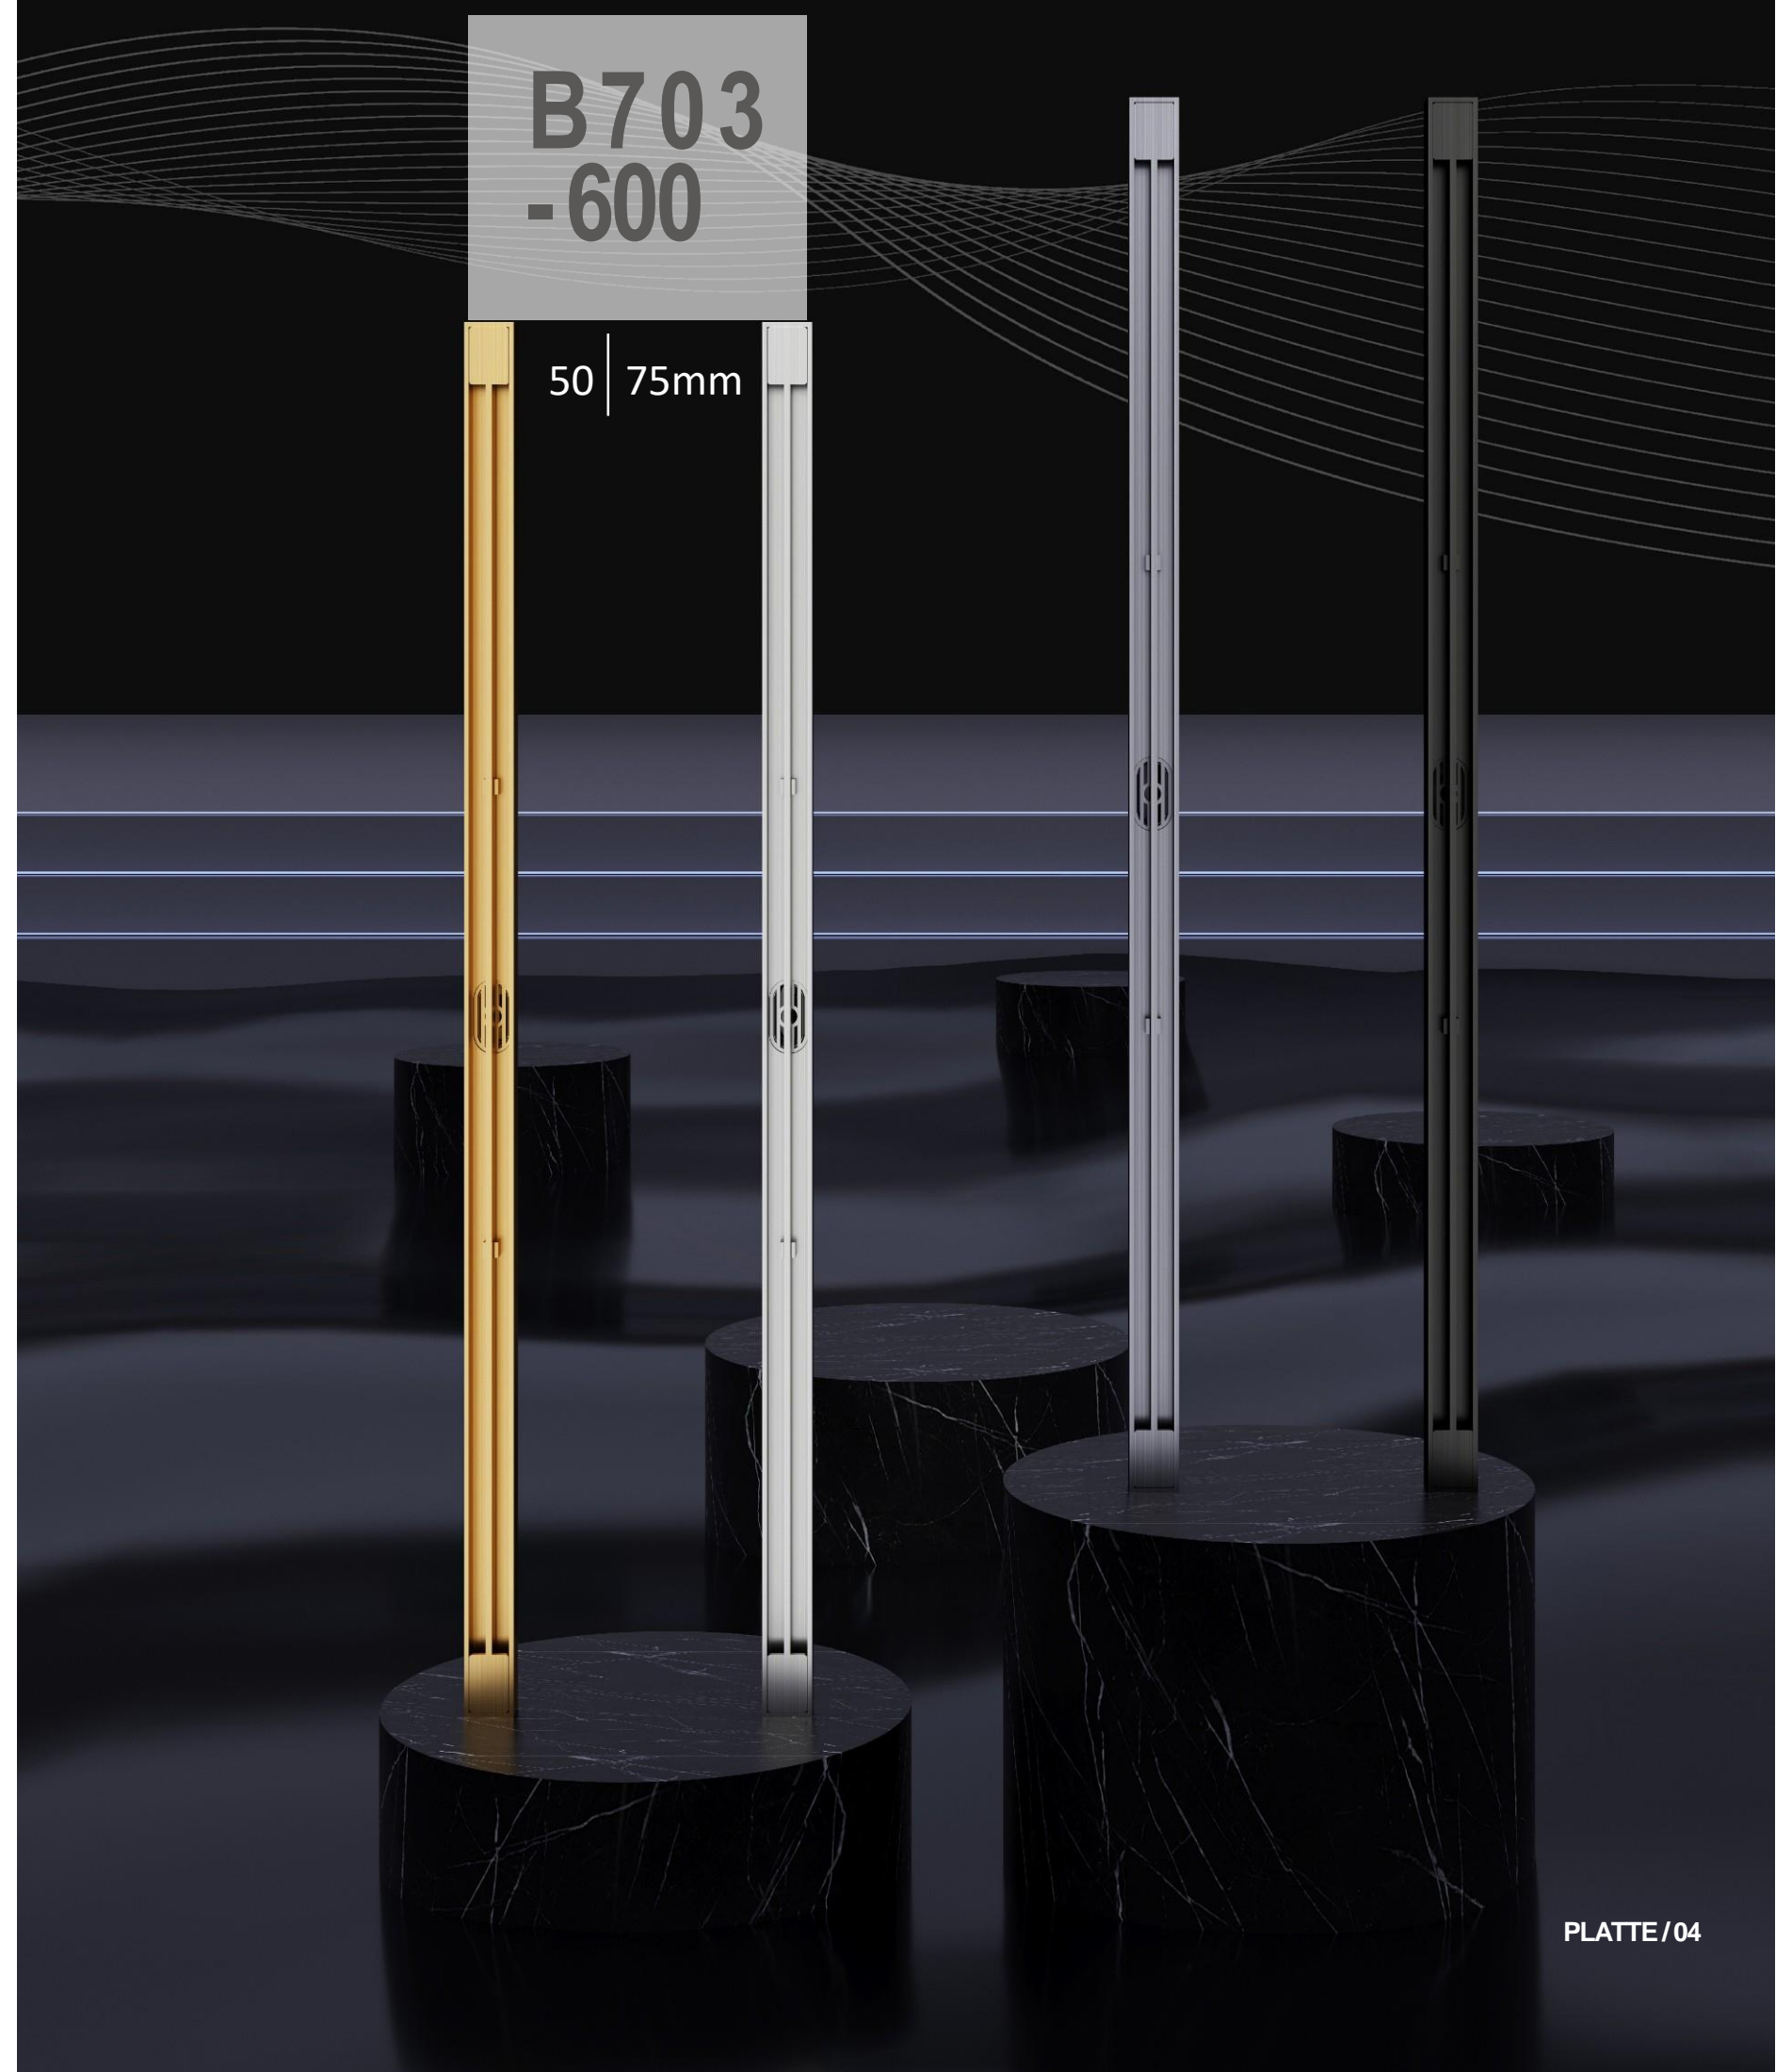

Model: B703-600Q
Size: 32x600mm

Model: B703-600H
Size: 32x600mm

Model: B703-600J
Size: 32x600mm

Model: B703-600L
Size: 32x600mm

PLATTE / 03

www.hansbuch.de

PLATTE / 04

B700-
600

50 | 75mm

H
B
HÄNSBUCH

Model: B700-600Q
Size: 32x600mm

Model: B700-600J
Size: 32x600mm

Model: B700-600L
Size: 32x600mm

Model: B700-600H
Size: 32x600mm

B701
-600

50 | 75mm