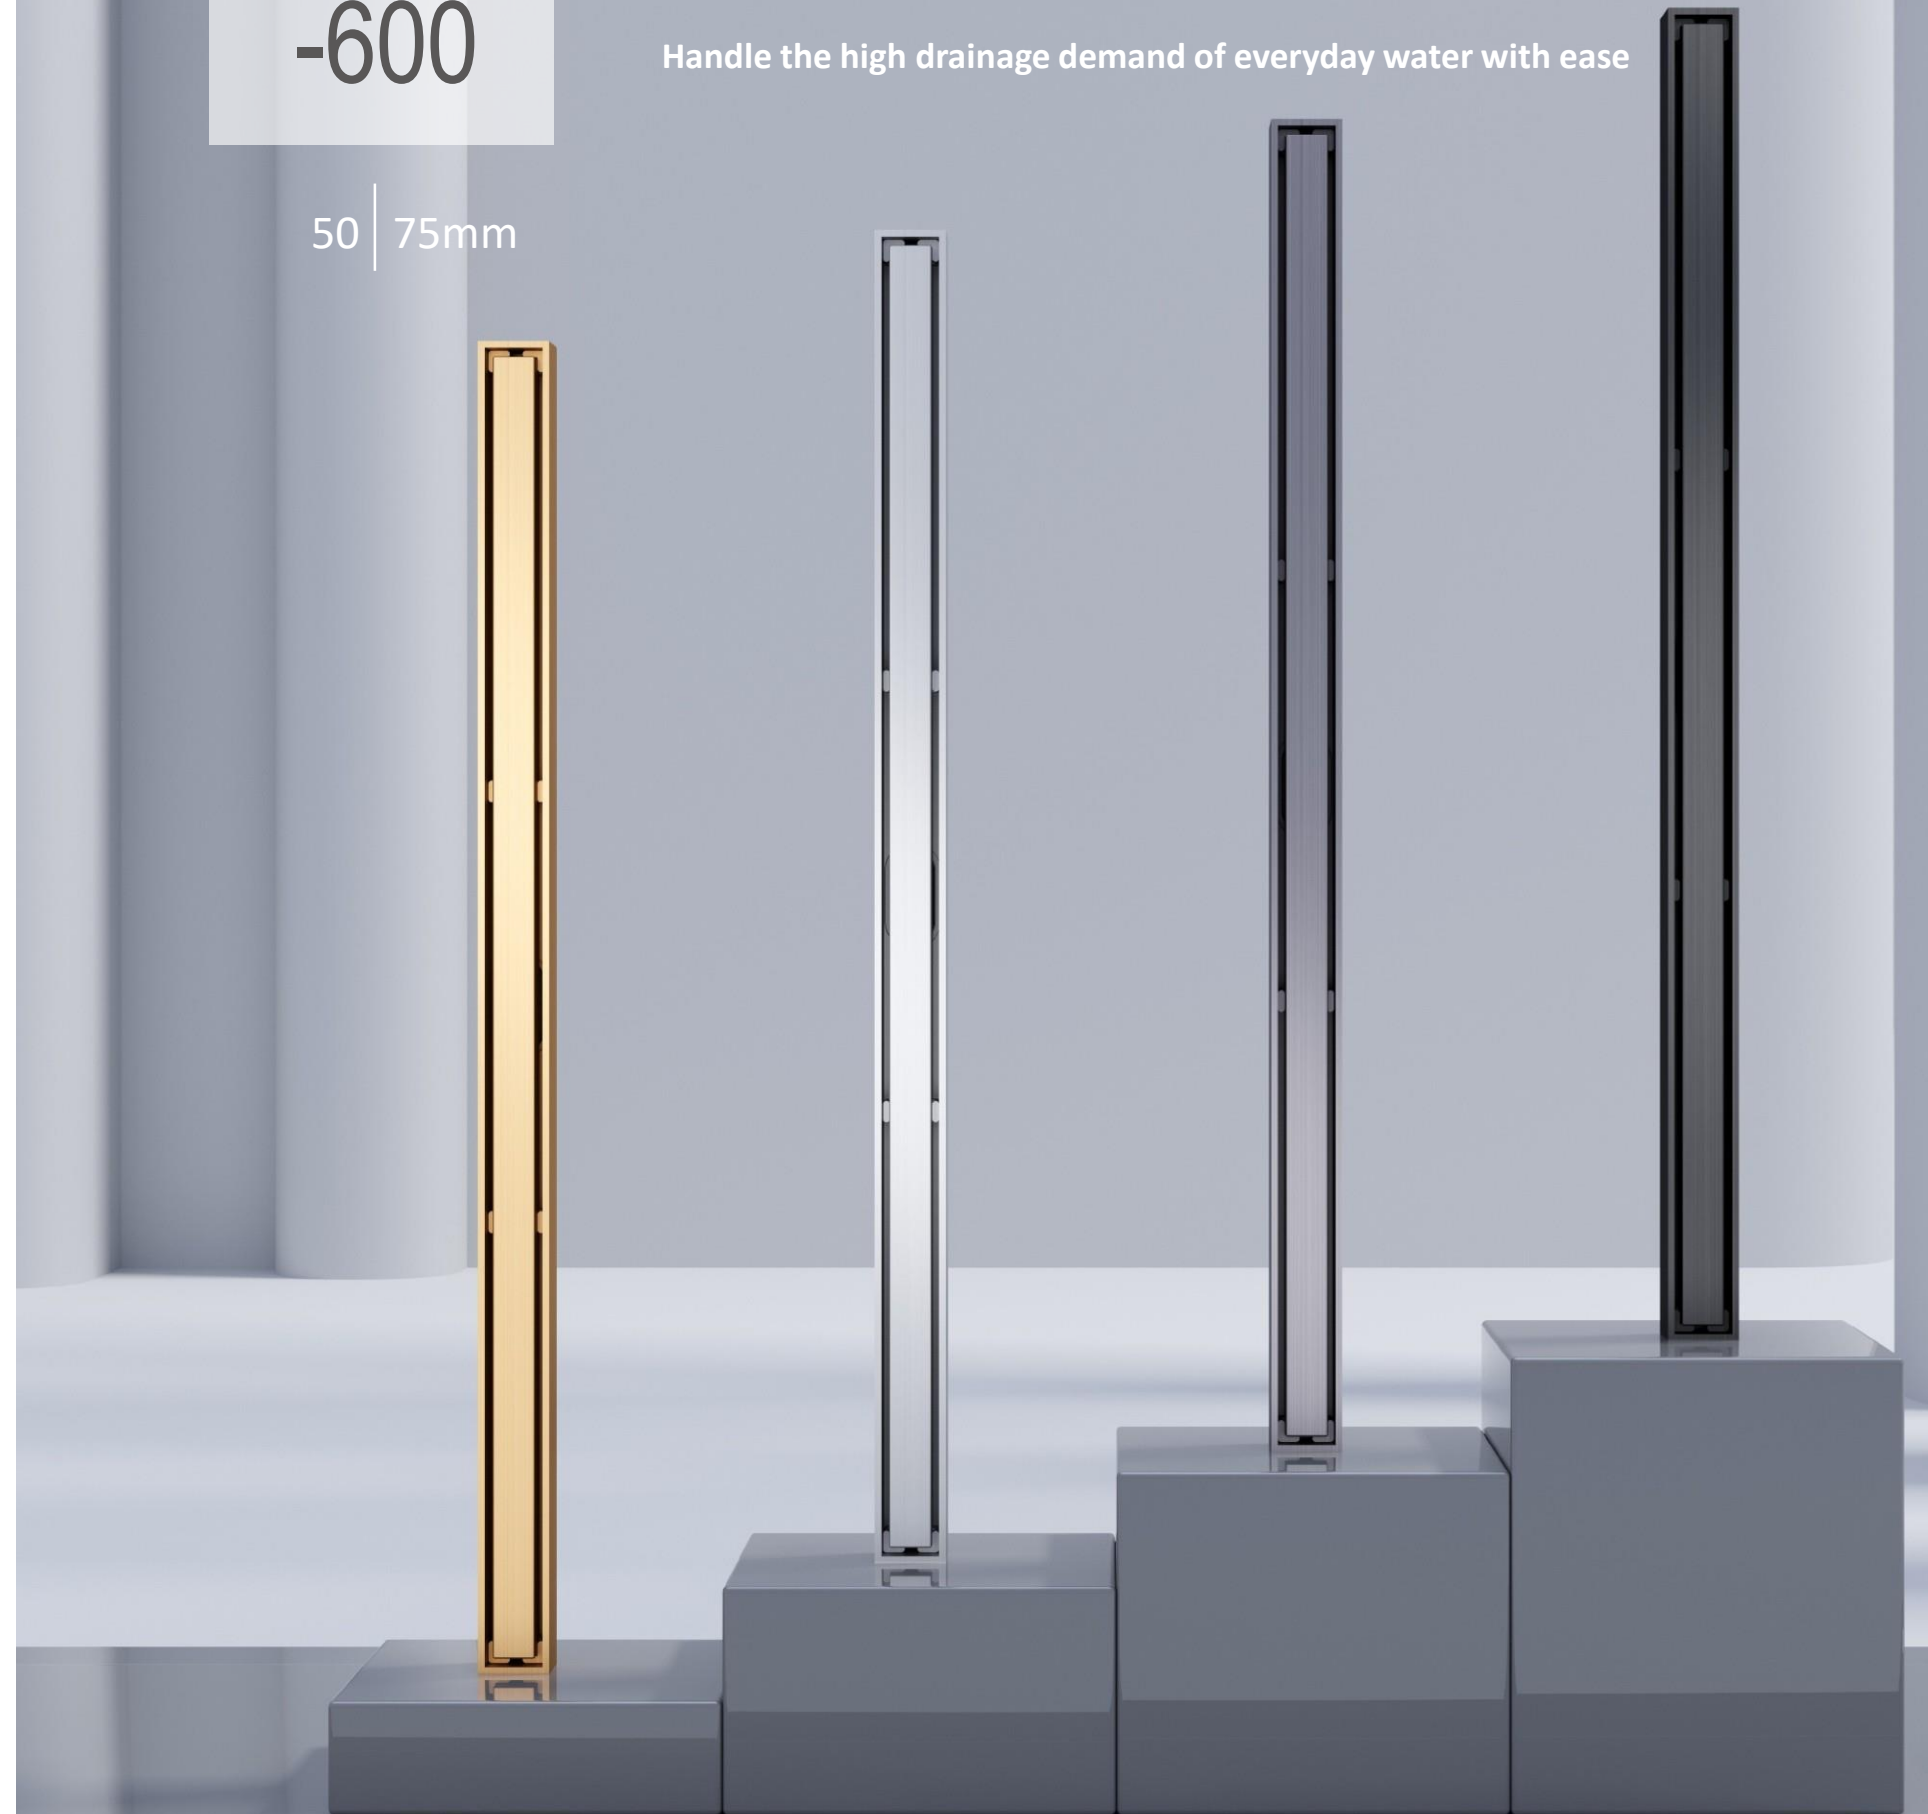

Model: B702-600Q
Size: 23x600mm

B702-600L

B 7 0 2
-600

Efficient drainage super durable

Handle the high drainage demand of everyday water with ease

50 | 75mm

B711-
600
B 711 -
600

50mm