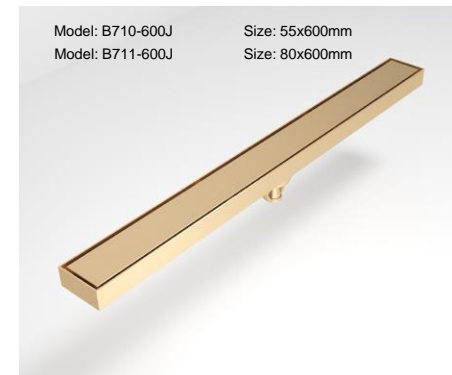

B711-
600
B 711 -
600

50mm

Invisible brick floor drain

Anti-rust, anti-odor, anti-insect

PLATTE /11

PLATTE /12