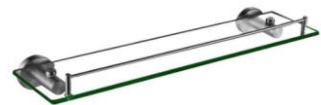

8604
Glass Shelf
304 Stainless Steel
Mirror Polished