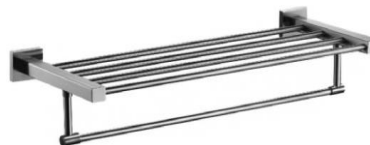

**2003**  
Towel Rail  
304 Stainless Steel  
Satin

**2004**  
Glass Shelf  
304 Stainless Steel  
Satin

**2001**  
Towel Shelf  
304 Stainless Steel  
Satin

**2001A**  
Double Towel Rail  
304 Stainless Steel  
Satin